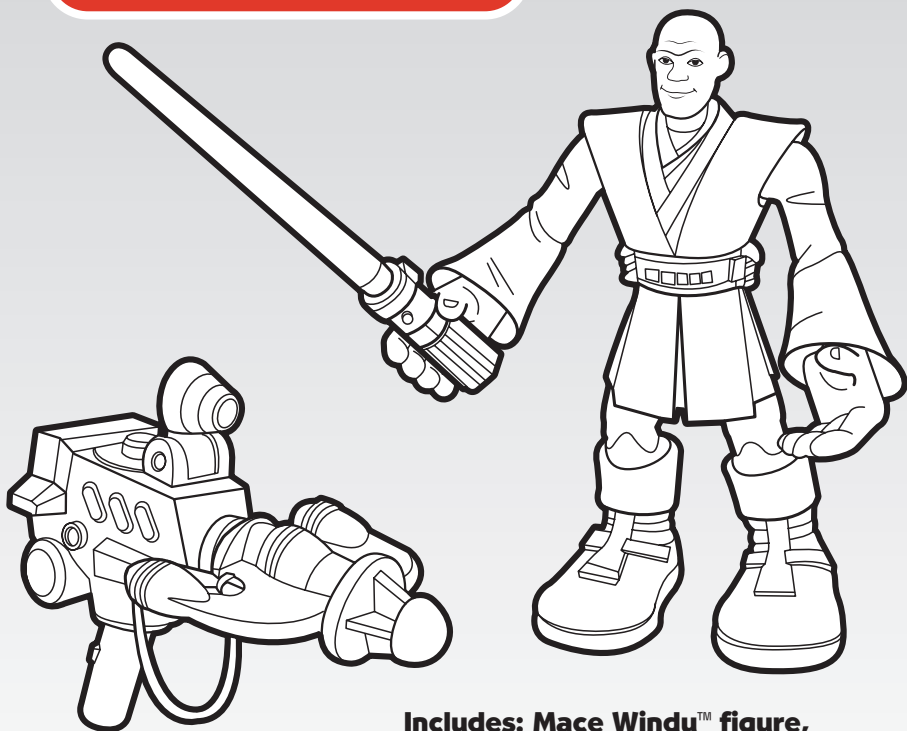

# STAR WARS JEDI FORCE™

**AGES 3+**  
07894/07145 Asst.

Thank you for  
choosing this unique  
*Star Wars Jedi Force*™  
brand product.

**MACE WINDU™**  
with JEDI GRAPPLING HOOK

**Includes: Mace Windu™ figure,  
lightsaber and Jedi Grappling Hook.**

# PLAY FEATURES

There are all kinds of ways to have fun with the *Star Wars Jedi Force*™, the strongest and bravest group of galaxy guardians ever known! Here are a few play features and suggestions:

1. Mace Windu™ can hold lightsaber. Press the button on the bottom of Mace Windu's lightsaber to light it up!

2. Place the Jedi Grappling Hook in figure's hand. To launch hook, insert hook into launcher and press the activation button!

3. Attach the hook onto edge of surface to make Mace Windu dangle in action!

4. The lightsaber can attach to the top of the Jedi Grappling Hook to make a laser sight!

© 2004 Lucasfilm Ltd. & © or TM where indicated.  
All rights reserved. Used under authorization.  
®\* and/or TM\* & © 2004 Hasbro. All Rights Reserved.  
® denotes Reg. U.S. Pat. & TM Office.