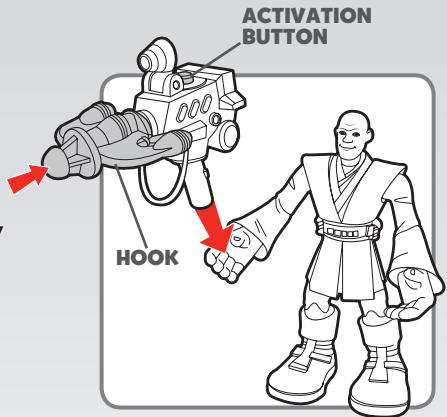

# PLAY FEATURES

There are all kinds of ways to have fun with the *Star Wars Jedi Force*™, the strongest and bravest group of galaxy guardians ever known! Here are a few play features and suggestions:

1. Mace Windu™ can hold lightsaber. Press the button on the bottom of Mace Windu's lightsaber to light it up!

2. Place the Jedi Grappling Hook in figure's hand. To launch hook, insert hook into launcher and press the activation button!

3. Attach the hook onto edge of surface to make Mace Windu dangle in action!

4. The lightsaber can attach to the top of the Jedi Grappling Hook to make a laser sight!

© 2004 Lucasfilm Ltd. & © or TM where indicated.  
All rights reserved. Used under authorization.  
®\* and/or TM\* & © 2004 Hasbro. All Rights Reserved.  
® denotes Reg. U.S. Pat. & TM Office.