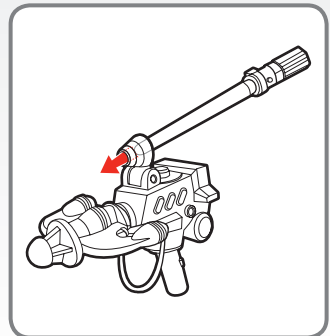

3. Attach the hook onto edge of surface to make Mace Windu dangle in action!

4. The lightsaber can attach to the top of the Jedi Grappling Hook to make a laser sight!