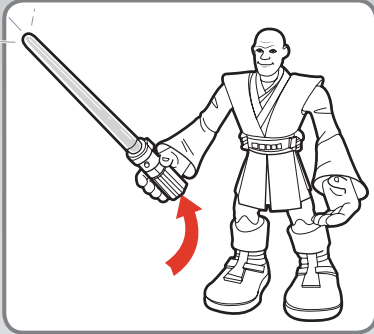

# STAR WARS JEDI FORCE™

**AGES 3+**  
07894/07145 Asst.

Thank you for  
choosing this unique  
*Star Wars Jedi Force*™  
brand product.

**MACE WINDU™**  
with JEDI GRAPPLING HOOK

**Includes: Mace Windu™ figure,  
lightsaber and Jedi Grappling Hook.**

# PLAY FEATURES

There are all kinds of ways to have fun with the *Star Wars Jedi Force*™, the strongest and bravest group of galaxy guardians ever known! Here are a few play features and suggestions:

1. Mace Windu™ can hold lightsaber. Press the button on the bottom of Mace Windu's lightsaber to light it up!

2. Place the Jedi Grappling Hook in figure's hand. To launch hook, insert hook into launcher and press the activation button!

3. Attach the hook onto edge of surface to make Mace Windu dangle in action!

4. The lightsaber can attach to the top of the Jedi Grappling Hook to make a laser sight!

© 2004 Lucasfilm Ltd. & © or TM where indicated.  
All rights reserved. Used under authorization.  
®\* and/or TM\* & © 2004 Hasbro. All Rights Reserved.  
® denotes Reg. U.S. Pat. & TM Office.