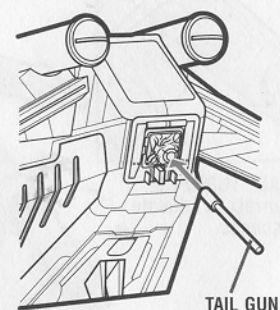

CLONE WARS™

ASSEMBLY:

1 Snap canopy onto gunship.

2 From bottom of ship body, snap deployment platform into base of body.

3 Remove retainer holding the 2 rear door hinges together. Snap knobs on door hinges into slots in doors.

4 Snap wings onto ship body.

5 Snap cannons onto wings.

6 Snap under-wing bombs to bomb holders.

7 Press door bombs to inside of doors.

8 Tie ends of grappling string to grappling hooks, then place end of string onto hook on end of ship.

9 Push chin gun projectiles into chin guns.

10 Snap tail gun into socket.

Peel and apply labels as shown.

FEATURES:

DOORS: Press button to open gunship doors.

LASER CANNONS: Insert projectiles into cannons. Press button on each cannon to launch projectiles.

WING BALL TURRETS: Rotate turrets to activate blaster sounds.

GRAPPLING HOOK: Unwind grappling hook to tow other vehicles (vehicles not included).

STORAGE BAYS: Covers under wings open to reveal storage bays.