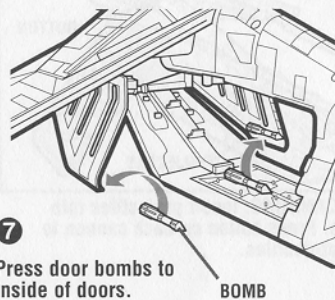

STAR WARS

AGES 4+
84840

WARNING:

CHOKING HAZARD—Small parts.
Not for children under 3 years.

ARMY OF THE REPUBLIC

Republic Gunship™

Assembly required. No tools needed.

Includes ship body, 2 doors, 2 wings, 2 cannons, 2 cannon projectiles, 2 chin gun projectiles, tail gun, 2 grappling hooks, grappling hook string, deployment platform, 8 wing bombs, 4 door bombs, canopy, labels and instructions.

CLONE WARS™

ASSEMBLY:

1 Snap canopy onto gunship.

2 From bottom of ship body, snap deployment platform into base of body.

3 Remove retainer holding the 2 rear door hinges together. Snap knobs on door hinges into slots in doors.

4 Snap wings onto ship body.

5 Snap cannons onto wings.

6 Snap under-wing bombs to bomb holders.

7 Press door bombs to inside of doors.

8 Tie ends of grappling string to grappling hooks, then place end of string onto hook on end of ship.

9 Push chin gun projectiles into chin guns.

10 Snap tail gun into socket.

Peel and apply labels as shown.

FEATURES:

DOORS: Press button to open gunship doors.

LASER CANNONS: Insert projectiles into cannons. Press button on each cannon to launch projectiles.