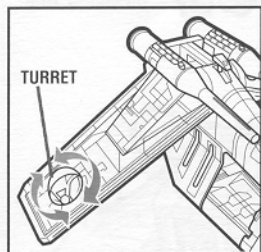

9 Push chin gun projectiles into chin guns.

10 Snap tail gun into socket.

Peel and apply labels as shown.

FEATURES:

DOORS: Press button to open gunship doors.

LASER CANNONS: Insert projectiles into cannons. Press button on each cannon to launch projectiles.

WING BALL TURRETS: Rotate turrets to activate blaster sounds.

GRAPPLING HOOK: Unwind grappling hook to tow other vehicles (vehicles not included).

STORAGE BAYS: Covers under wings open to reveal storage bays.