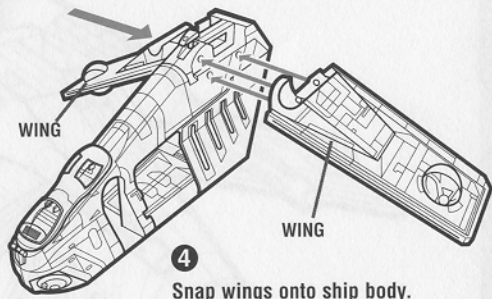

STAR WARS

AGES 4+
84840

WARNING:

CHOKING HAZARD—Small parts.
Not for children under 3 years.

ARMY OF THE REPUBLIC

Republic Gunship™

Assembly required. No tools needed.

Includes ship body, 2 doors, 2 wings, 2 cannons, 2 cannon projectiles, 2 chin gun projectiles, tail gun, 2 grappling hooks, grappling hook string, deployment platform, 8 wing bombs, 4 door bombs, canopy, labels and instructions.

CLONE WARS™

ASSEMBLY:

1 Snap canopy onto gunship.

2 From bottom of ship body, snap deployment platform into base of body.

3 Remove retainer holding the 2 rear door hinges together. Snap knobs on door hinges into slots in doors.

4 Snap wings onto ship body.

5 Snap cannons onto wings.

6 Snap under-wing bombs to bomb holders.

7 Press door bombs to inside of doors.

8 Tie ends of grappling string to grappling hooks, then place end of string onto hook on end of ship.