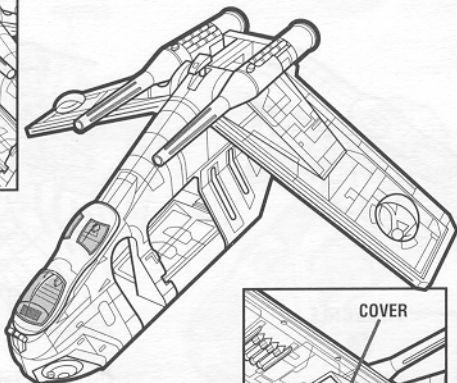

4 Snap wings onto ship body.

5 Snap cannons onto wings.

6 Snap under-wing bombs to bomb holders.

7 Press door bombs to inside of doors.

8 Tie ends of grappling string to grappling hooks, then place end of string onto hook on end of ship.

9 Push chin gun projectiles into chin guns.

10 Snap tail gun into socket.

Peel and apply labels as shown.

FEATURES:

DOORS: Press button to open gunship doors.

LASER CANNONS: Insert projectiles into cannons. Press button on each cannon to launch projectiles.

WING BALL TURRETS: Rotate turrets to activate blaster sounds.

GRAPPLING HOOK: Unwind grappling hook to tow other vehicles (vehicles not included).

STORAGE BAYS: Covers under wings open to reveal storage bays.