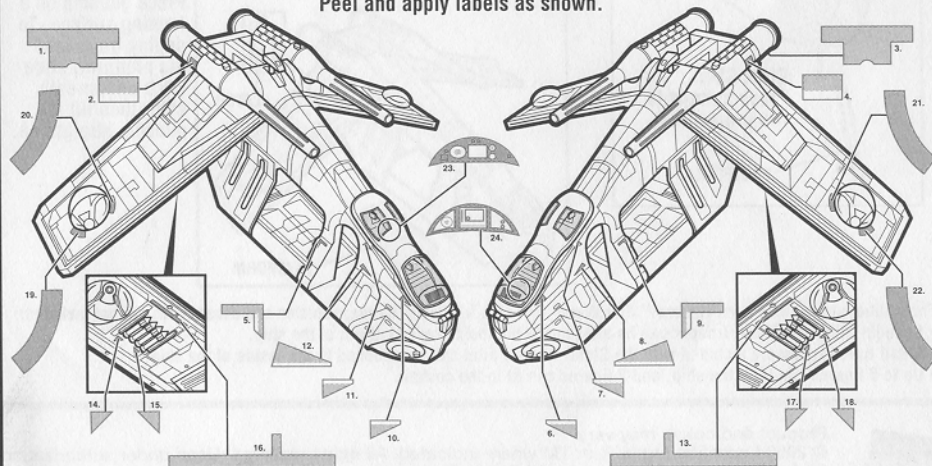

STAR WARS

AGES 4+
84840

WARNING:

CHOKING HAZARD—Small parts.
Not for children under 3 years.

ARMY OF THE REPUBLIC

Republic Gunship™

Assembly required. No tools needed.

Includes ship body, 2 doors, 2 wings, 2 cannons, 2 cannon projectiles, 2 chin gun projectiles, tail gun, 2 grappling hooks, grappling hook string, deployment platform, 8 wing bombs, 4 door bombs, canopy, labels and instructions.

CLONE WARS™

ASSEMBLY:

1 Snap canopy onto gunship.

2 From bottom of ship body, snap deployment platform into base of body.

3 Remove retainer holding the 2 rear door hinges together. Snap knobs on door hinges into slots in doors.

4 Snap wings onto ship body.

5 Snap cannons onto wings.

6 Snap under-wing bombs to bomb holders.

7 Press door bombs to inside of doors.

8 Tie ends of grappling string to grappling hooks, then place end of string onto hook on end of ship.

9 Push chin gun projectiles into chin guns.

10 Snap tail gun into socket.

Peel and apply labels as shown.

FEATURES:

DOORS: Press button to open gunship doors.

LASER CANNONS: Insert projectiles into cannons. Press button on each cannon to launch projectiles.