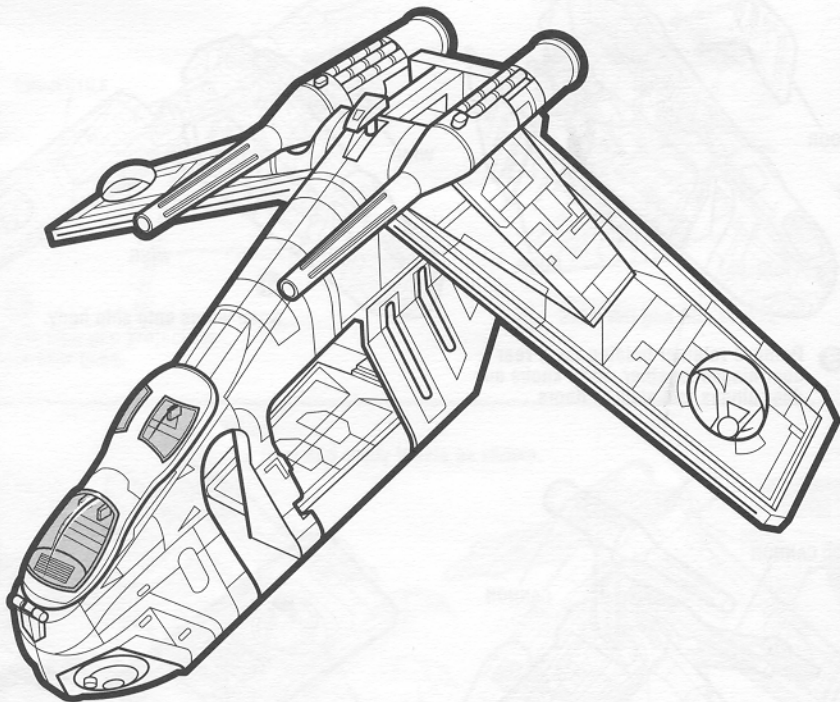

STAR WARS

AGES 4+
84840

WARNING:

CHOKING HAZARD—Small parts.
Not for children under 3 years.

ARMY OF THE REPUBLIC

Republic Gunship™

Assembly required. No tools needed.

Includes ship body, 2 doors, 2 wings, 2 cannons, 2 cannon projectiles, 2 chin gun projectiles, tail gun, 2 grappling hooks, grappling hook string, deployment platform, 8 wing bombs, 4 door bombs, canopy, labels and instructions.

CLONE WARS™

ASSEMBLY:

1 Snap canopy onto gunship.

2 From bottom of ship body, snap deployment platform into base of body.

3 Remove retainer holding the 2 rear door hinges together. Snap knobs on door hinges into slots in doors.

4 Snap wings onto ship body.

5 Snap cannons onto wings.

6 Snap under-wing bombs to bomb holders.

7 Press door bombs to inside of doors.

8 Tie ends of grappling string to grappling hooks, then place end of string onto hook on end of ship.

- Speeder Bike with Clone Trooper can be attached to the inside rear platform of the ship.
- A ball turret accessory included with the Clone Trooper pilot can be attached to the inside of the ship.
- Up to 6 figures can fit in the ship, and 2 figures can fit in the cockpit.