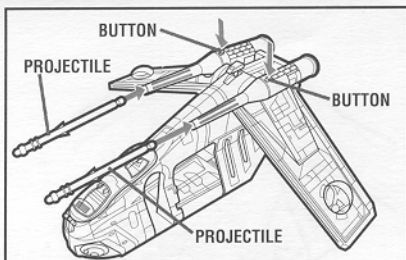

4 Snap wings onto ship body.

5 Snap cannons onto wings.

6 Snap under-wing bombs to bomb holders.

7 Press door bombs to inside of doors.

8 Tie ends of grappling string to grappling hooks, then place end of string onto hook on end of ship.

9 Push chin gun projectiles into chin guns.

10 Snap tail gun into socket.

Peel and apply labels as shown.

FEATURES:

DOORS: Press button to open gunship doors.

LASER CANNONS: Insert projectiles into cannons. Press button on each cannon to launch projectiles.

WING BALL TURRETS: Rotate turrets to activate blaster sounds.

GRAPPLING HOOK: Unwind grappling hook to tow other vehicles (vehicles not included).

STORAGE BAYS: Covers under wings open to reveal storage bays.