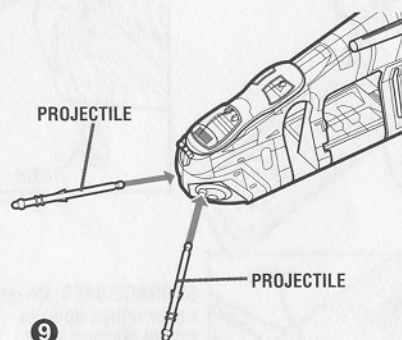

CLONE WARS™

ASSEMBLY:

1 Snap canopy onto gunship.

2 From bottom of ship body, snap deployment platform into base of body.

3 Remove retainer holding the 2 rear door hinges together. Snap knobs on door hinges into slots in doors.

4 Snap wings onto ship body.

5 Snap cannons onto wings.

6 Snap under-wing bombs to bomb holders.

7 Press door bombs to inside of doors.

8 Tie ends of grappling string to grappling hooks, then place end of string onto hook on end of ship.

9 Push chin gun projectiles into chin guns.

10 Snap tail gun into socket.

Peel and apply labels as shown.

FEATURES:

DOORS: Press button to open gunship doors.

LASER CANNONS: Insert projectiles into cannons. Press button on each cannon to launch projectiles.