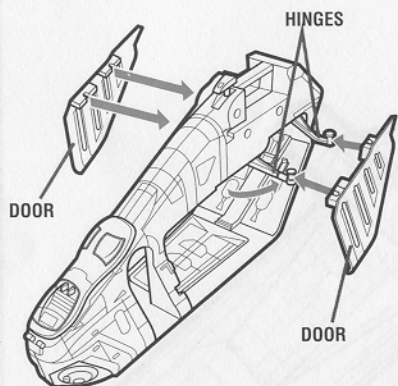

STAR WARS

AGES 4+
84840

WARNING:

CHOKING HAZARD—Small parts.
Not for children under 3 years.

ARMY OF THE REPUBLIC

Republic Gunship™

Assembly required. No tools needed.

Includes ship body, 2 doors, 2 wings, 2 cannons, 2 cannon projectiles, 2 chin gun projectiles, tail gun, 2 grappling hooks, grappling hook string, deployment platform, 8 wing bombs, 4 door bombs, canopy, labels and instructions.

CLONE WARS™

ASSEMBLY:

1 Snap canopy onto gunship.

2 From bottom of ship body, snap deployment platform into base of body.

3 Remove retainer holding the 2 rear door hinges together. Snap knobs on door hinges into slots in doors.

4 Snap wings onto ship body.

5 Snap cannons onto wings.

6 Snap under-wing bombs to bomb holders.

7 Press door bombs to inside of doors.

8 Tie ends of grappling string to grappling hooks, then place end of string onto hook on end of ship.

9 Push chin gun projectiles into chin guns.

10 Snap tail gun into socket.

Peel and apply labels as shown.

FEATURES:

DOORS: Press button to open gunship doors.

LASER CANNONS: Insert projectiles into cannons. Press button on each cannon to launch projectiles.