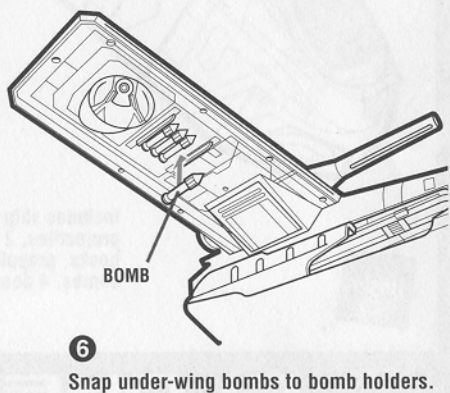

STAR WARS

AGES 4+
84840

WARNING:

CHOKING HAZARD—Small parts.
Not for children under 3 years.

ARMY OF THE REPUBLIC

Republic Gunship™

Assembly required. No tools needed.

Includes ship body, 2 doors, 2 wings, 2 cannons, 2 cannon projectiles, 2 chin gun projectiles, tail gun, 2 grappling hooks, grappling hook string, deployment platform, 8 wing bombs, 4 door bombs, canopy, labels and instructions.

CLONE WARS™

ASSEMBLY:

1 Snap canopy onto gunship.

2 From bottom of ship body, snap deployment platform into base of body.

3 Remove retainer holding the 2 rear door hinges together. Snap knobs on door hinges into slots in doors.

4 Snap wings onto ship body.

5 Snap cannons onto wings.

6 Snap under-wing bombs to bomb holders.

7 Press door bombs to inside of doors.

8 Tie ends of grappling string to grappling hooks, then place end of string onto hook on end of ship.