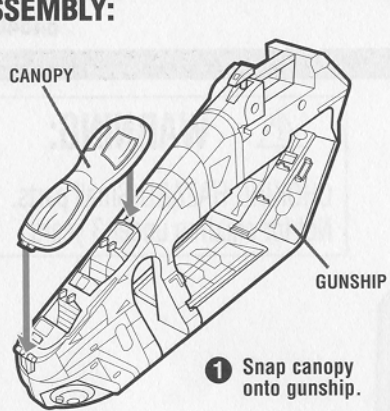

STAR WARS

AGES 4+
84840

WARNING:

CHOKING HAZARD—Small parts.
Not for children under 3 years.

ARMY OF THE REPUBLIC

Republic Gunship™

Assembly required. No tools needed.

Includes ship body, 2 doors, 2 wings, 2 cannons, 2 cannon projectiles, 2 chin gun projectiles, tail gun, 2 grappling hooks, grappling hook string, deployment platform, 8 wing bombs, 4 door bombs, canopy, labels and instructions.

CLONE WARS™

ASSEMBLY:

1 Snap canopy onto gunship.

2 From bottom of ship body, snap deployment platform into base of body.

3 Remove retainer holding the 2 rear door hinges together. Snap knobs on door hinges into slots in doors.

4 Snap wings onto ship body.

5 Snap cannons onto wings.

6 Snap under-wing bombs to bomb holders.

7 Press door bombs to inside of doors.

8 Tie ends of grappling string to grappling hooks, then place end of string onto hook on end of ship.