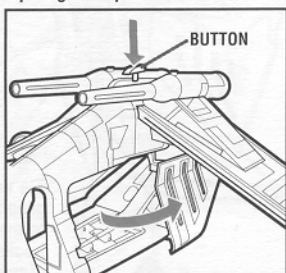

4 Snap wings onto ship body.

5 Snap cannons onto wings.

6 Snap under-wing bombs to bomb holders.

7 Press door bombs to inside of doors.

8 Tie ends of grappling string to grappling hooks, then place end of string onto hook on end of ship.

9 Push chin gun projectiles into chin guns.

10 Snap tail gun into socket.

Peel and apply labels as shown.

FEATURES:

DOORS: Press button to open gunship doors.

LASER CANNONS: Insert projectiles into cannons. Press button on each cannon to launch projectiles.

WING BALL TURRETS: Rotate turrets to activate blaster sounds.

GRAPPLING HOOK: Unwind grappling hook to tow other vehicles (vehicles not included).

STORAGE BAYS: Covers under wings open to reveal storage bays.