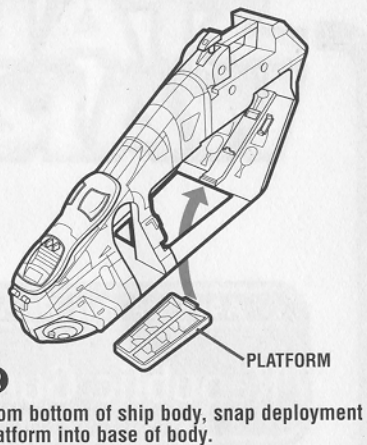

STAR WARS

AGES 4+
84840

WARNING:

CHOKING HAZARD—Small parts.
Not for children under 3 years.

ARMY OF THE REPUBLIC

Republic Gunship™

Assembly required. No tools needed.

Includes ship body, 2 doors, 2 wings, 2 cannons, 2 cannon projectiles, 2 chin gun projectiles, tail gun, 2 grappling hooks, grappling hook string, deployment platform, 8 wing bombs, 4 door bombs, canopy, labels and instructions.

CLONE WARS™

ASSEMBLY:

1 Snap canopy onto gunship.

2 From bottom of ship body, snap deployment platform into base of body.

3 Remove retainer holding the 2 rear door hinges together. Snap knobs on door hinges into slots in doors.

4 Snap wings onto ship body.

5 Snap cannons onto wings.

6 Snap under-wing bombs to bomb holders.

7 Press door bombs to inside of doors.

8 Tie ends of grappling string to grappling hooks, then place end of string onto hook on end of ship.