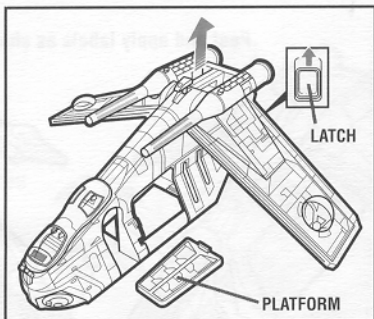

9 Push chin gun projectiles into chin guns.

10 Snap tail gun into socket.

Peel and apply labels as shown.

FEATURES:

DOORS: Press button to open gunship doors.

LASER CANNONS: Insert projectiles into cannons. Press button on each cannon to launch projectiles.

WING BALL TURRETS: Rotate turrets to activate blaster sounds.

GRAPPLING HOOK: Unwind grappling hook to tow other vehicles (vehicles not included).

STORAGE BAYS: Covers under wings open to reveal storage bays.

CHIN GUNS: Press buttons to fire projectiles.

LANDING BASE: Place gunship on a landing surface. To deploy troop landing platform, slide latch underneath ship, then lift the gunship straight up.

For additional play with other Hasbro® Star Wars® toys (the following figures, vehicles and accessories are not included):