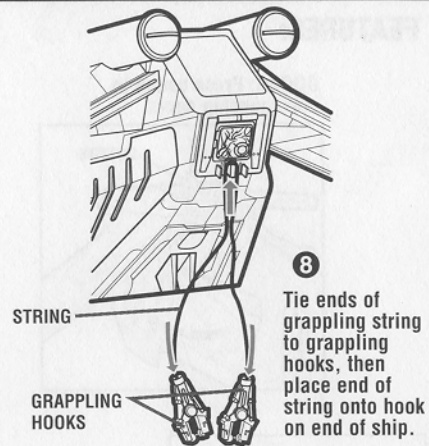

STAR WARS

AGES 4+
84840

WARNING:

CHOKING HAZARD—Small parts.
Not for children under 3 years.

ARMY OF THE REPUBLIC

Republic Gunship™

Assembly required. No tools needed.

Includes ship body, 2 doors, 2 wings, 2 cannons, 2 cannon projectiles, 2 chin gun projectiles, tail gun, 2 grappling hooks, grappling hook string, deployment platform, 8 wing bombs, 4 door bombs, canopy, labels and instructions.

4 Snap wings onto ship body.

5 Snap cannons onto wings.

6 Snap under-wing bombs to bomb holders.

7 Press door bombs to inside of doors.

8 Tie ends of grappling string to grappling hooks, then place end of string onto hook on end of ship.

9 Push chin gun projectiles into chin guns.

10 Snap tail gun into socket.

Peel and apply labels as shown.

FEATURES:

DOORS: Press button to open gunship doors.

LASER CANNONS: Insert projectiles into cannons. Press button on each cannon to launch projectiles.

WING BALL TURRETS: Rotate turrets to activate blaster sounds.

GRAPPLING HOOK: Unwind grappling hook to tow other vehicles (vehicles not included).

STORAGE BAYS: Covers under wings open to reveal storage bays.