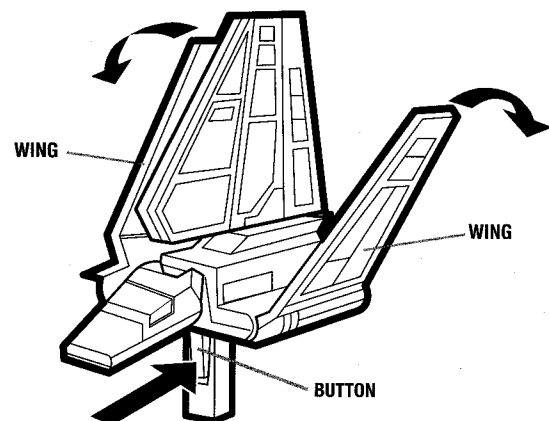

2. Attach side hatch door to vehicle.

3. Attach canopy to vehicle.

FEATURES:

Position wings up. Press button on control grip to open wings. Raise wings manually to close them for docking position.

**COCKPIT**

Adjust the laser cannons.

The cockpit can hold 2 figures (not included).

Lift door to access transport compartment.

TRANSPORT COMPARTMENT

Lower and extend the ramp.

Lower the landing gear.

STAR WARS**IMPERIAL SHUTTLE™****To activate wing deployment:**

1. Grasp control handle. Press and hold button.
2. Gently fold wings down for flight mode.
3. Press and hold button on control handle.
4. Fold wings up and release button.

© 2002 Lucasfilm Ltd. & © or TM where indicated. All rights reserved. Used under authorization.
 ®* and/or TM* & © 2002 Hasbro. All Rights Reserved.
 ®* denotes Reg. U.S. Pat. & TM Office.