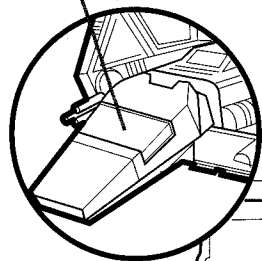

2. Attach side hatch door to vehicle.

3. Attach canopy to vehicle.

FEATURES:

Position wings up. Press button on control grip to open wings. Raise wings manually to close them for docking position.

**COCKPIT**

Adjust the laser cannons.

The cockpit can hold 2 figures (not included).

Lift door to access transport compartment.

TRANSPORT COMPARTMENT

Lower and extend the ramp.

Lower the landing gear.

STAR WARS**IMPERIAL SHUTTLE™****To activate wing deployment:**