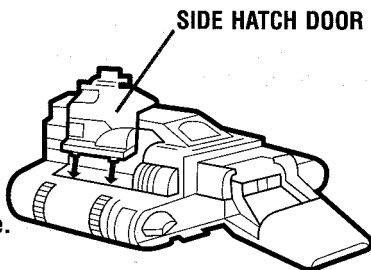

STAR WARS

Ages 4+
32487

RETURN OF THE JEDI™

Imperial Shuttle™

Assembly required. No tools needed.

Includes: vehicle, top wing, door, canopy and instructions.

ASSEMBLY:

1. Attach top wing to vehicle.
Note: This is a one-time assembly.

2. Attach side hatch door to vehicle.

3. Attach canopy to vehicle.

FEATURES:

Position wings up. Press button on control grip to open wings. Raise wings manually to close them for docking position.

**COCKPIT**