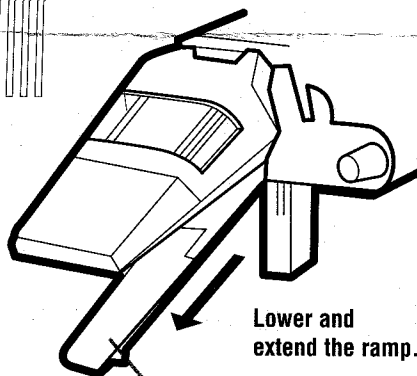

STAR WARS

Ages 4+
32487

RETURN OF THE JEDI™

Imperial Shuttle™

Assembly required. No tools needed.

Includes: vehicle, top wing, door, canopy and instructions.

ASSEMBLY:

1. Attach top wing to vehicle.
Note: This is a one-time assembly.

2. Attach side hatch door to vehicle.

3. Attach canopy to vehicle.

FEATURES:

Position wings up. Press button on control grip to open wings. Raise wings manually to close them for docking position.

**COCKPIT**

Adjust the laser cannons.

The cockpit can hold 2 figures (not included).

Lift door to access transport compartment.

TRANSPORT COMPARTMENT

Lower and extend the ramp.

Lower the landing gear.

STAR WARS**IMPERIAL SHUTTLE™****To activate wing deployment:**