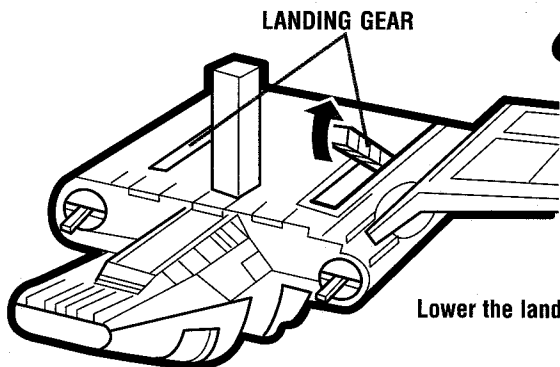

2. Attach side hatch door to vehicle.

3. Attach canopy to vehicle.

FEATURES:

Position wings up. Press button on control grip to open wings. Raise wings manually to close them for docking position.

**COCKPIT**

Adjust the laser cannons.

The cockpit can hold 2 figures (not included).

Lift door to access transport compartment.

TRANSPORT COMPARTMENT

Lower and extend the ramp.

Lower the landing gear.

STAR WARS**IMPERIAL SHUTTLE™****To activate wing deployment:**

1. Grasp control handle. Press and hold button.
2. Gently fold wings down for flight mode.
3. Press and hold button on control handle.
4. Fold wings up and release button.

© 2002 Lucasfilm Ltd. & © or TM where indicated. All rights reserved. Used under authorization.
 ®* and/or TM* & © 2002 Hasbro. All Rights Reserved.
 ®* denotes Reg. U.S. Pat. & TM Office.