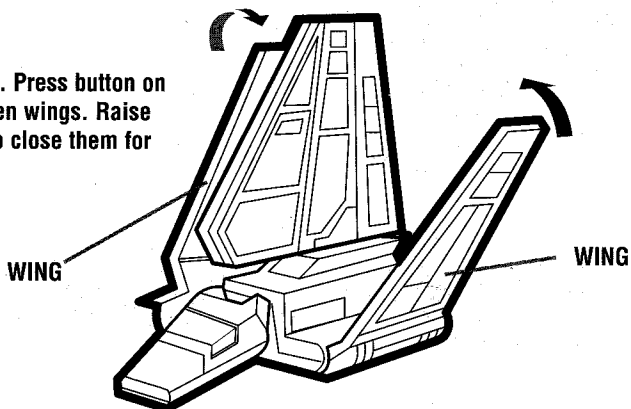

STAR WARS

Ages 4+
32487

RETURN OF THE JEDI™

Imperial Shuttle™

Assembly required. No tools needed.

Includes: vehicle, top wing, door, canopy and instructions.

ASSEMBLY:

1. Attach top wing to vehicle.
Note: This is a one-time assembly.

2. Attach side hatch door to vehicle.

3. Attach canopy to vehicle.

FEATURES:

Position wings up. Press button on control grip to open wings. Raise wings manually to close them for docking position.

**COCKPIT**

Adjust the laser cannons.

The cockpit can hold 2 figures (not included).

Lift door to access transport compartment.

TRANSPORT COMPARTMENT

Lower and extend the ramp.

Lower the landing gear.

STAR WARS**IMPERIAL SHUTTLE™****To activate wing deployment:**