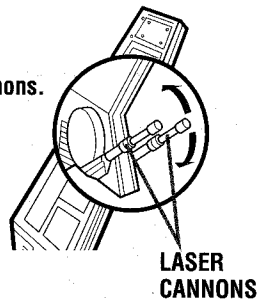

2. Attach side hatch door to vehicle.

3. Attach canopy to vehicle.

FEATURES:

Position wings up. Press button on control grip to open wings. Raise wings manually to close them for docking position.

**COCKPIT**

Adjust the laser cannons.

The cockpit can hold 2 figures (not included).

Lift door to access transport compartment.

TRANSPORT COMPARTMENT

Lower and extend the ramp.

Lower the landing gear.

STAR WARS**IMPERIAL SHUTTLE™****To activate wing deployment:**

1. Grasp control handle. Press and hold button.
2. Gently fold wings down for flight mode.
3. Press and hold button on control handle.
4. Fold wings up and release button.

© 2002 Lucasfilm Ltd. & © or TM where indicated. All rights reserved. Used under authorization.
 ®* and/or TM* & © 2002 Hasbro. All Rights Reserved.
 ®* denotes Reg. U.S. Pat. & TM Office.