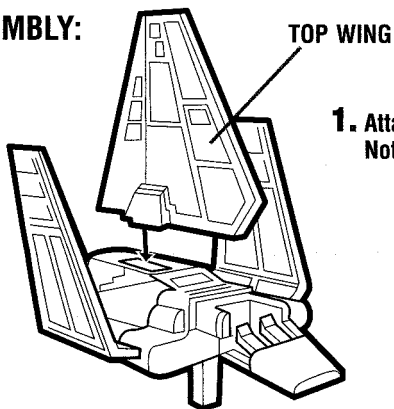

STAR WARS

Ages 4+
32487

RETURN OF THE JEDI™

Imperial Shuttle™

Assembly required. No tools needed.

Includes: vehicle, top wing, door, canopy and instructions.

ASSEMBLY:

1. Attach top wing to vehicle.
Note: This is a one-time assembly.

2. Attach side hatch door to vehicle.

3. Attach canopy to vehicle.

FEATURES:

Position wings up. Press button on control grip to open wings. Raise wings manually to close them for docking position.

**COCKPIT**

Adjust the laser cannons.

The cockpit can hold 2 figures (not included).

Lift door to access transport compartment.

TRANSPORT COMPARTMENT

Lower and extend the ramp.

Lower the landing gear.

STAR WARS**IMPERIAL SHUTTLE™****To activate wing deployment:**