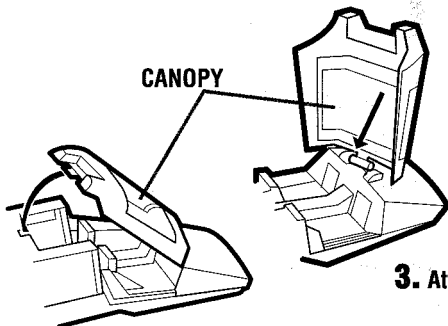

STAR WARS

Ages 4+
32487

RETURN OF THE JEDI™

Imperial Shuttle™

Assembly required. No tools needed.

Includes: vehicle, top wing, door, canopy and instructions.

ASSEMBLY:

1. Attach top wing to vehicle.
Note: This is a one-time assembly.

2. Attach side hatch door to vehicle.

3. Attach canopy to vehicle.

FEATURES:

Position wings up. Press button on control grip to open wings. Raise wings manually to close them for docking position.

**COCKPIT**

Adjust the laser cannons.

The cockpit can hold 2 figures (not included).

Lift door to access transport compartment.

TRANSPORT COMPARTMENT

Lower and extend the ramp.

Lower the landing gear.

STAR WARS**IMPERIAL SHUTTLE™****To activate wing deployment:**