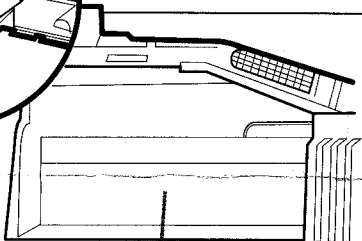

2. Attach side hatch door to vehicle.

3. Attach canopy to vehicle.

FEATURES:

Position wings up. Press button on control grip to open wings. Raise wings manually to close them for docking position.

**COCKPIT**

Adjust the laser cannons.

The cockpit can hold 2 figures (not included).

Lift door to access transport compartment.

TRANSPORT COMPARTMENT

Lower and extend the ramp.

Lower the landing gear.

STAR WARS**IMPERIAL SHUTTLE™****To activate wing deployment:**