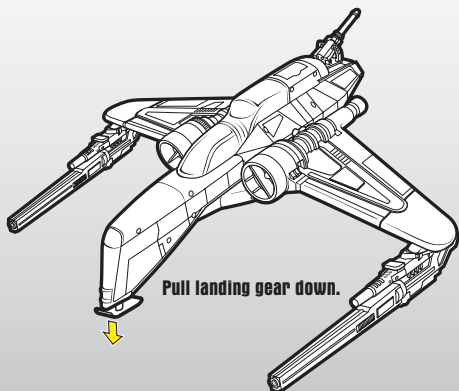

# FEATURES

Insert a projectile into each cannon. Press buttons to fire.

Open bottom doors and swing handle down. Open bomb bay door. Insert bombs into bay and close door. Squeeze trigger to drop bombs.

Pull outer wings open. To close, press them against main wings.

Pull landing gear down.

Most R2 units (not included) fit inside the droid socket.

Open canopies and place figures (not included) inside. Cockpits fit most Star Wars® figures.

P/N 6453660000

Product and colors may vary.  
 © 2005 Lucasfilm Ltd. & © or TM where indicated.  
 All rights reserved.  
 ®\* and/or TM\* & © 2005 Hasbro. All Rights Reserved.  
 ® denotes Reg. U.S. Pat. & TM Office.