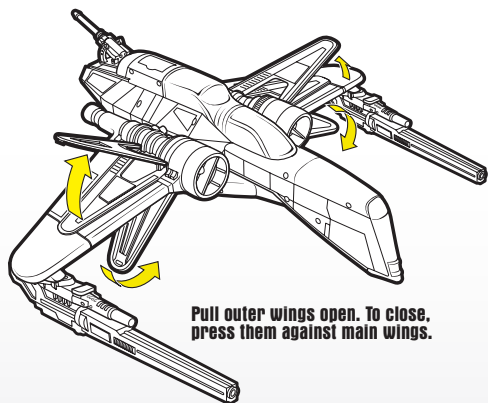

### Apply labels as shown.

Apply remaining labels anywhere on the toy.

# FEATURES

Insert a projectile into each cannon. Press buttons to fire.

Open bottom doors and swing handle down. Open bomb bay door. Insert bombs into bay and close door. Squeeze trigger to drop bombs.

Pull outer wings open. To close, press them against main wings.