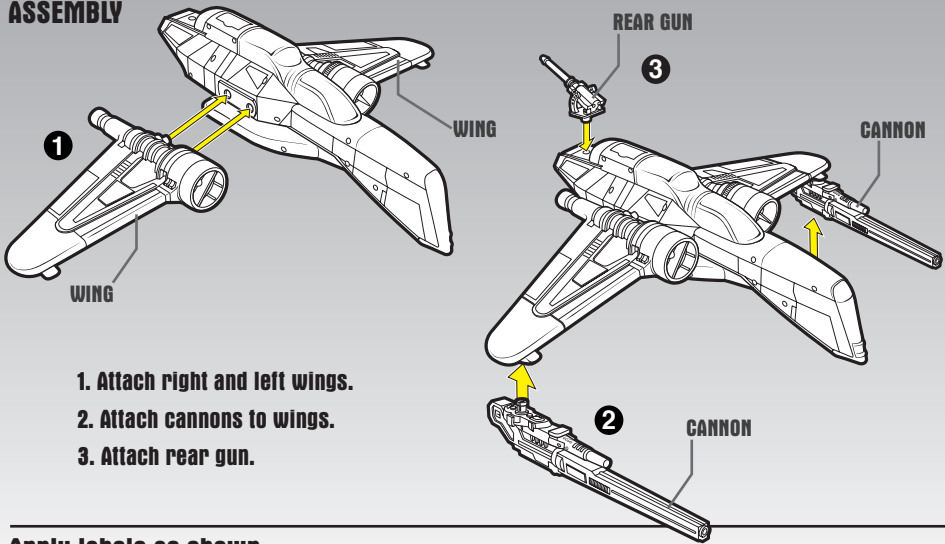

STAR WARS

REVENGE OF THE SITH™

Includes vehicle body, 2 wings, 2 cannons, 2 projectiles, rear gun, 2 proton torpedoes, labels and instructions.

Some assembly required.
No tools needed.

WARNING:

CHOKING HAZARD-Small parts.
Not for children under 3 years.

AGES 4+

85457/85414 Asst.

ARC-170 FIGHTER™

ASSEMBLY

Apply labels as shown.