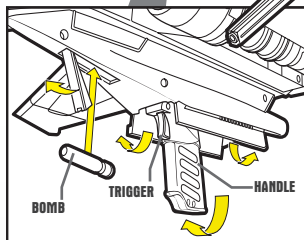

### Apply labels as shown.

Apply remaining labels anywhere on the toy.

# FEATURES

Insert a projectile into each cannon. Press buttons to fire.

Open bottom doors and swing handle down. Open bomb bay door. Insert bombs into bay and close door. Squeeze trigger to drop bombs.

Pull outer wings open. To close, press them against main wings.