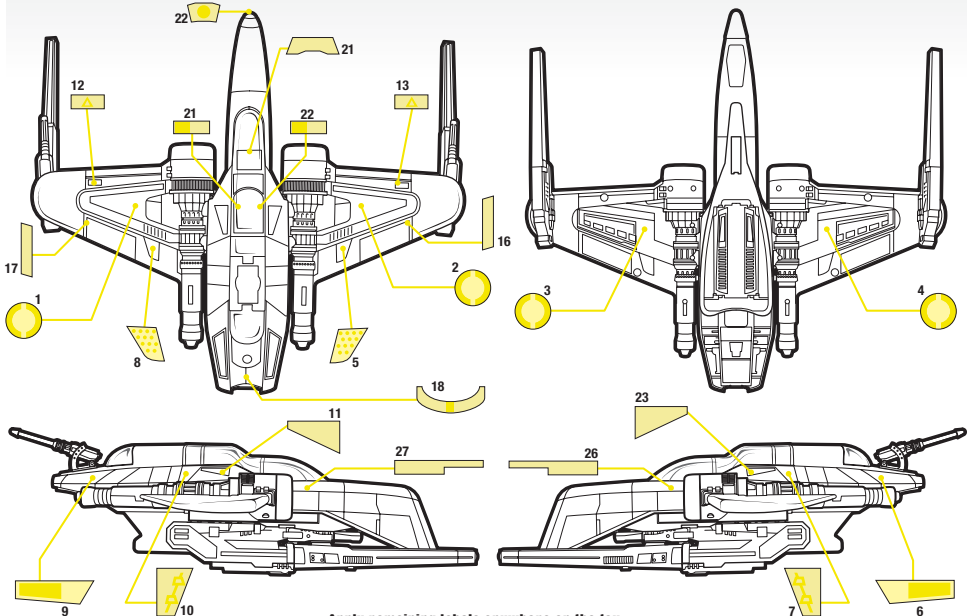

# STAR WARS

REVENGE OF THE SITH™

Includes vehicle body, 2 wings, 2 cannons, 2 projectiles, rear gun, 2 proton torpedoes, labels and instructions.

Some assembly required.  
No tools needed.

**WARNING:**

**CHOKING HAZARD**-Small parts.  
Not for children under 3 years.

### ASSEMBLY

### Apply labels as shown.

Apply remaining labels anywhere on the toy.