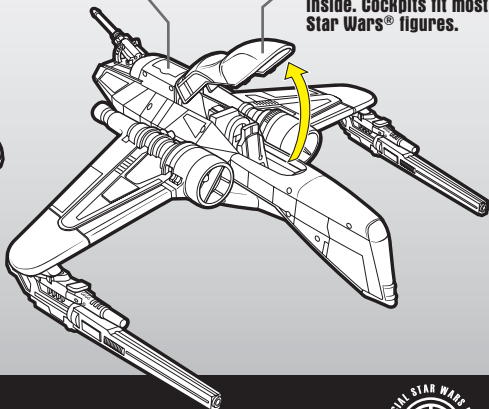

### Apply labels as shown.

Apply remaining labels anywhere on the toy.

# FEATURES

Insert a projectile into each cannon. Press buttons to fire.

Open bottom doors and swing handle down. Open bomb bay door. Insert bombs into bay and close door. Squeeze trigger to drop bombs.

Pull outer wings open. To close, press them against main wings.

Pull landing gear down.

Most R2 units (not included) fit inside the droid socket.

Open canopies and place figures (not included) inside. Cockpits fit most Star Wars® figures.

P/N 6453660000

Product and colors may vary.  
 © 2005 Lucasfilm Ltd. & © or TM where indicated.  
 All rights reserved.  
 ®\* and/or TM\* & © 2005 Hasbro. All Rights Reserved.  
 ® denotes Reg. U.S. Pat. & TM Office.