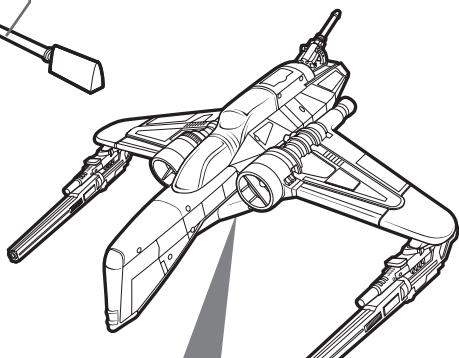

### ASSEMBLY

### Apply labels as shown.

Apply remaining labels anywhere on the toy.

# FEATURES

Insert a projectile into each cannon. Press buttons to fire.

Open bottom doors and swing handle down. Open bomb bay door. Insert bombs into bay and close door. Squeeze trigger to drop bombs.

Pull outer wings open. To close, press them against main wings.

Pull landing gear down.

Most R2 units (not included) fit inside the droid socket.

Open canopies and place figures (not included) inside. Cockpits fit most Star Wars® figures.

P/N 6453660000

Product and colors may vary.  
 © 2005 Lucasfilm Ltd. & © or TM where indicated.  
 All rights reserved.  
 ®\* and/or TM\* & © 2005 Hasbro. All Rights Reserved.  
 ® denotes Reg. U.S. Pat. & TM Office.