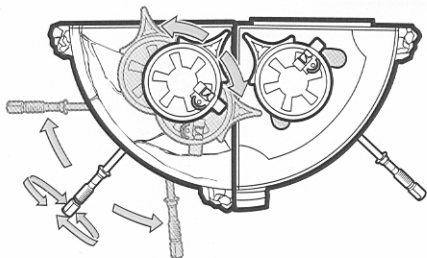

STAR WARS®

AGES 4+
85241 Asst.

REVENGE OF THE SITH™

BATTLE ARENA

Press and hold button.
Place foot in clamp.
Release button.

Move lever for battle action.

Hit the other
figure's post to
make the figure
fall over!

To re-attach
stand, snap
base onto
battle arena.

Connect up to 4 arenas
for the ultimate battle!

(Includes 2 arenas; others sold separately)

Some poses may require additional support.
Product and colors may vary.
© 2005 Lucasfilm Ltd. & © or TM where indicated. All rights reserved.
®* and/or TM* & © 2005 Hasbro. All Rights Reserved.
® denotes Reg. U.S. Pat. & TM Office.