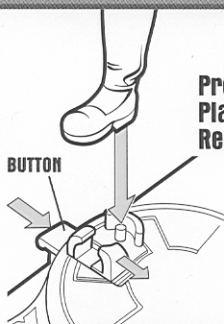

STAR WARS®

AGES 4+
85241 Asst.

REVENGE OF THE SITH™

BATTLE ARENA

Press and hold button.
Place foot in clamp.
Release button.

Move lever for battle action.

Hit the other
figure's post to
make the figure
fall over!

To re-attach
stand, snap
base onto
battle arena.

Connect up to 4 arenas
for the ultimate battle!

(Includes 2 arenas; others sold separately)

Some poses may require additional support.
Product and colors may vary.
© 2005 Lucasfilm Ltd. & © or TM where indicated. All rights reserved.
®* and/or TM* & © 2005 Hasbro. All Rights Reserved.
® denotes Reg. U.S. Pat. & TM Office.