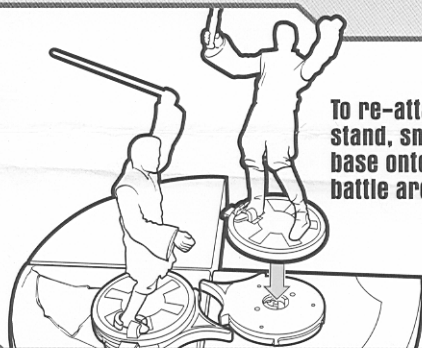

STAR WARS®

AGES 4+
85241 Asst.

REVENGE OF THE SITH™

BATTLE ARENA

Press and hold button.
Place foot in clamp.
Release button.

Move lever for battle action.

Hit the other
figure's post to
make the figure
fall over!

To re-attach
stand, snap
base onto
battle arena.

Connect up to 4 arenas
for the ultimate battle!

(Includes 2 arenas; others sold separately)

Some poses may require additional support.
Product and colors may vary.
© 2005 Lucasfilm Ltd. & © or TM where indicated. All rights reserved.
®* and/or TM* & © 2005 Hasbro. All Rights Reserved.
® denotes Reg. U.S. Pat. & TM Office.