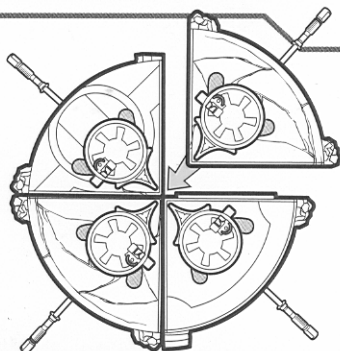

STAR WARS®

AGES 4+
85241 Asst.

REVENGE OF THE SITH™

BATTLE ARENA

Press and hold button.
Place foot in clamp.
Release button.

Move lever for battle action.

Hit the other
figure's post to
make the figure
fall over!

To re-attach
stand, snap
base onto
battle arena.

Connect up to 4 arenas
for the ultimate battle!

(Includes 2 arenas; others sold separately)

Some poses may require additional support.
Product and colors may vary.
© 2005 Lucasfilm Ltd. & © or TM where indicated. All rights reserved.
®* and/or TM* & © 2005 Hasbro. All Rights Reserved.
® denotes Reg. U.S. Pat. & TM Office.