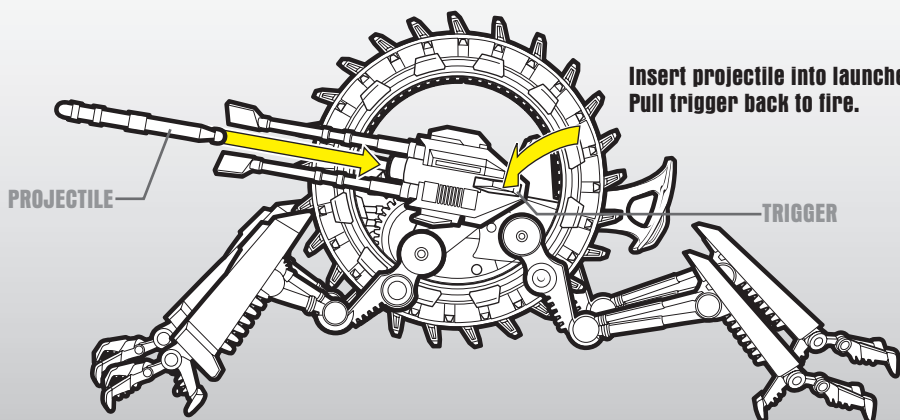

STAR WARS

REVENGE OF THE SITH™

AGES 4+
85348/85196 Asst.

Some assembly required.
No tools needed.

Includes vehicle, figure,
missile and instructions.

GRIEVOUS' WHEEL BIKE™

ASSEMBLY

FEATURES

For rolling action, fold legs as shown. Hold handle and push vehicle across floor.

Controls adjust to fit figure.

To stand, open legs.

Insert projectile into launcher. Pull trigger back to fire.

Product and colors may vary.
© 2005 Lucasfilm Ltd. & © or TM where indicated.
All rights reserved. Used under authorization.
®* and/or TM* & © 2005 Hasbro.
© denotes Reg. U.S. Pat. & TM Office.