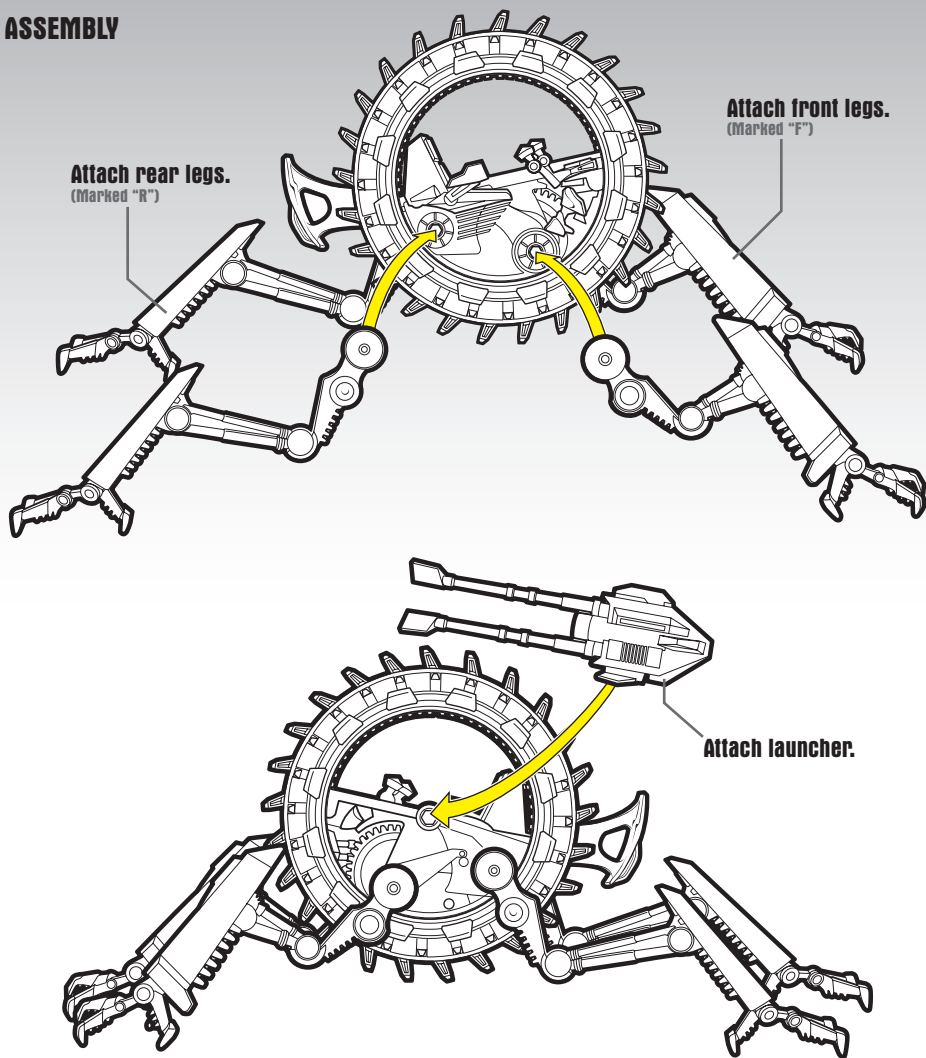

GRIEVOUS' WHEEL BIKE™

ASSEMBLY