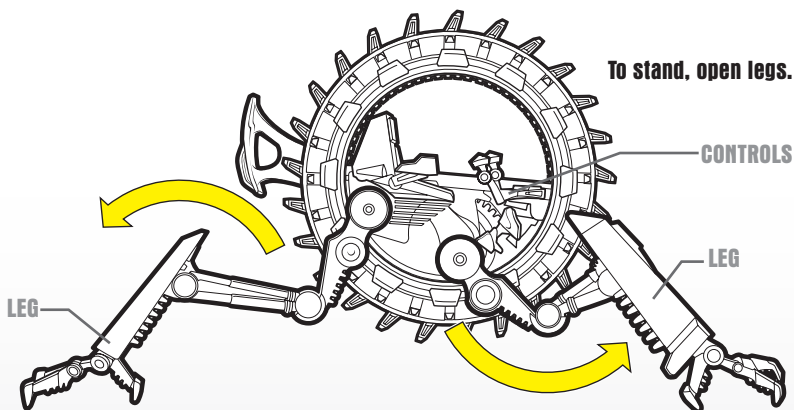

STAR WARS

REVENGE OF THE SITH™

AGES 4+
85348/85196 Asst.

Some assembly required.
No tools needed.

Includes vehicle, figure,
missile and instructions.

GRIEVOUS' WHEEL BIKE™

ASSEMBLY

FEATURES

For rolling action, fold legs as shown. Hold handle and push vehicle across floor.

Controls adjust to fit figure.

To stand, open legs.

Insert projectile into launcher. Pull trigger back to fire.

Product and colors may vary.
© 2005 Lucasfilm Ltd. & © or TM where indicated.
All rights reserved. Used under authorization.
®* and/or TM* & © 2005 Hasbro.
© denotes Reg. U.S. Pat. & TM Office.