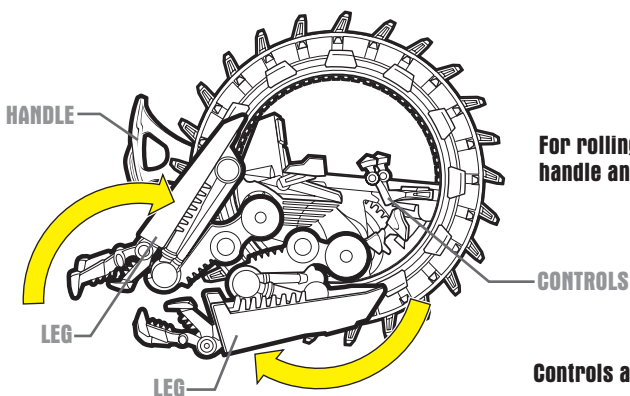

STAR WARS

REVENGE OF THE SITH™

AGES 4+
85348/85196 Asst.

Some assembly required.
No tools needed.

Includes vehicle, figure,
missile and instructions.

GRIEVOUS' WHEEL BIKE™

ASSEMBLY

FEATURES

For rolling action, fold legs as shown. Hold handle and push vehicle across floor.

Controls adjust to fit figure.

To stand, open legs.

Insert projectile into launcher. Pull trigger back to fire.

Product and colors may vary.
© 2005 Lucasfilm Ltd. & © or TM where indicated.
All rights reserved. Used under authorization.
®* and/or TM* & © 2005 Hasbro.
© denotes Reg. U.S. Pat. & TM Office.