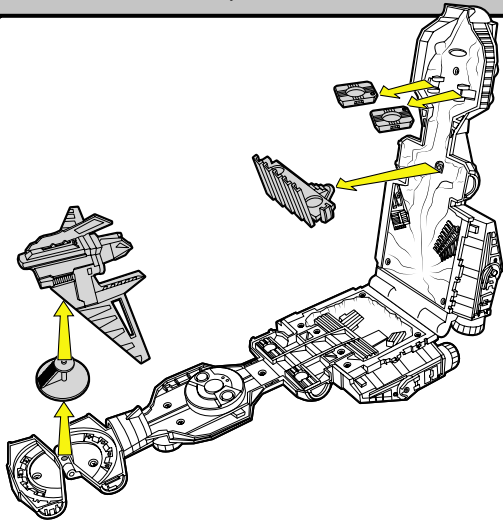

Push in radar dish to make dueling platform fall off, to re-enact the movie scene!

PANEL

Flip over panel in pit to reveal Anakin's robotic hand.

CLOSE PLAYSET

Remove turret and slide "lava" extruder into place.

Place "lava" in extruder. Push plunger down to make the "lava" ooze over the playset.

PLUNGER

Detach lava skiffs. Place a figure on each skiff. Place skiffs on "lava" to make them surf down it.

To close: Remove lava skiffs and dueling platform. Slide dueling disk forward. Replace "lava" in container. Remove extruder and replace turret. Fold in panel. Close playset.