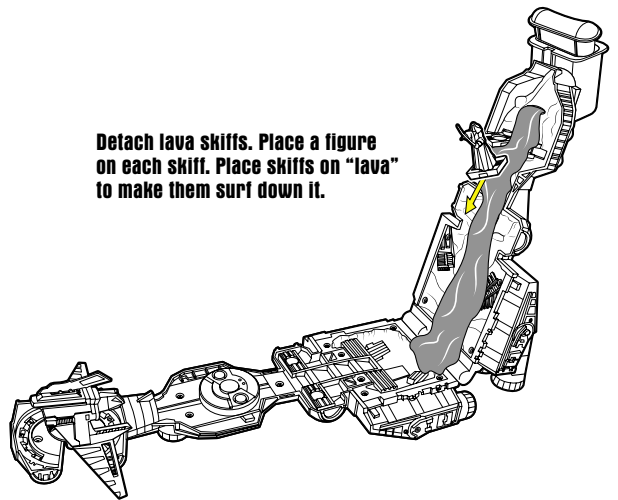

Attach landing platform.

FEATURES

Attach figures to dueling disk. Slide lever to make disk turn and spin for dueling action.

Place figures on catapult. Press mechanism to launch figures into the air.

PRESS DOWN TO LAUNCH

Push in radar dish to make dueling platform fall off, to re-enact the movie scene!

PANEL

Flip over panel in pit to reveal Anakin's robotic hand.

CLOSE PLAYSET

Remove turret and slide "lava" extruder into place.

Place "lava" in extruder. Push plunger down to make the "lava" ooze over the playset.

PLUNGER

Detach lava skiffs. Place a figure on each skiff. Place skiffs on "lava" to make them surf down it.

To close: Remove lava skiffs and dueling platform. Slide dueling disk forward. Replace "lava" in container. Remove extruder and replace turret. Fold in panel. Close playset.