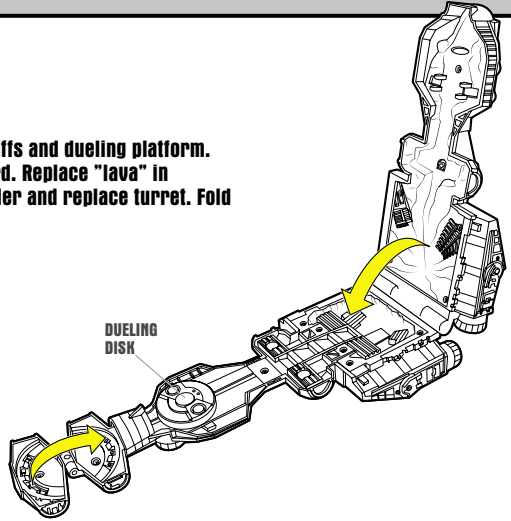

DUELING DISK