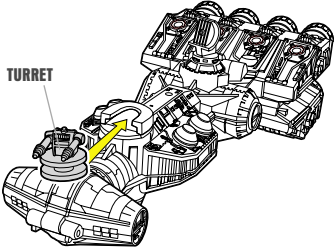

STAR WARS

REVENGE OF THE SITH™

MUSTAFAR™ DUEL BATTLE SET

COMPOUND NET WEIGHT 2 OZ. (56g).

Some assembly required.
No tools needed.

WARNING:

CHOKING HAZARD—Small parts.
Not for children under 3 years.

AGES 4+
85393/85251 Asst.

ASSEMBLY

Slide turret into place.

NOTE: Remove turret when using "lava" extruder.

OPEN PLAYSET

Open playset as shown. Unfold panel to support playset.

Attach lava skiffs.

Attach dueling platform.

Attach vehicle.

Attach landing platform.

FEATURES

Attach figures to dueling disk. Slide lever to make disk turn and spin for dueling action.

Place figures on catapult. Press mechanism to launch figures into the air.

PRESS DOWN TO LAUNCH

Push in radar dish to make dueling platform fall off, to re-enact the movie scene!

PANEL

Flip over panel in pit to reveal Anakin's robotic hand.

CLOSE PLAYSET

Remove turret and slide "lava" extruder into place.