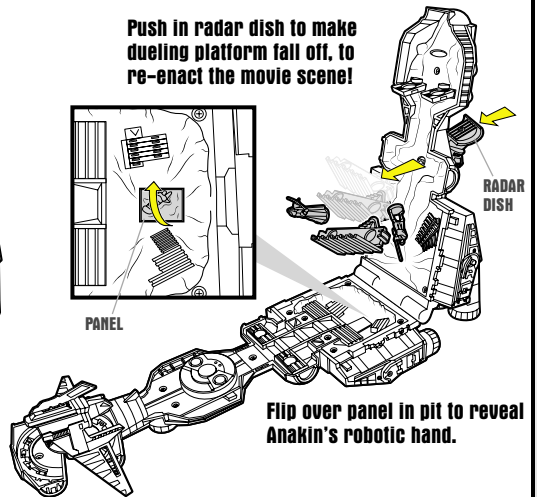

ASSEMBLY

Slide turret into place.

NOTE: Remove turret when using "lava" extruder.

OPEN PLAYSET

Open playset as shown. Unfold panel to support playset.

Attach lava skiffs.

Attach dueling platform.

Attach vehicle.

Attach landing platform.

FEATURES

Attach figures to dueling disk. Slide lever to make disk turn and spin for dueling action.

Place figures on catapult. Press mechanism to launch figures into the air.

PRESS DOWN TO LAUNCH

Push in radar dish to make dueling platform fall off, to re-enact the movie scene!

PANEL

Flip over panel in pit to reveal Anakin's robotic hand.

CLOSE PLAYSET

Remove turret and slide "lava" extruder into place.

Place "lava" in extruder. Push plunger down to make the "lava" ooze over the playset.

PLUNGER

Detach lava skiffs. Place a figure on each skiff. Place skiffs on "lava" to make them surf down it.

To close: Remove lava skiffs and dueling platform. Slide dueling disk forward. Replace "lava" in container. Remove extruder and replace turret. Fold in panel. Close playset.