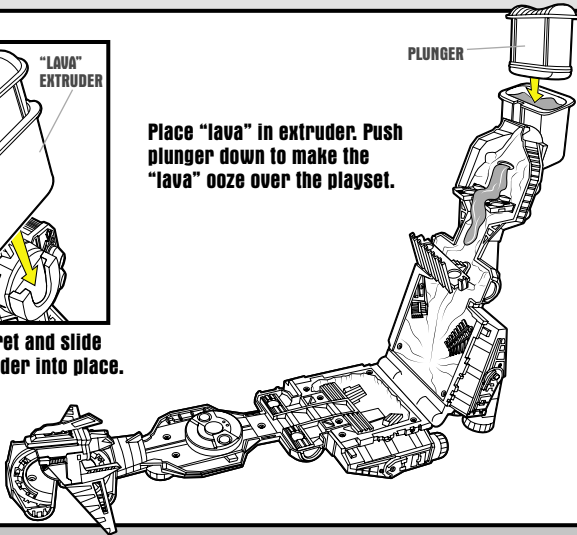

Attach landing platform.

FEATURES

Attach figures to dueling disk. Slide lever to make disk turn and spin for dueling action.

Place figures on catapult. Press mechanism to launch figures into the air.

PRESS DOWN TO LAUNCH

Push in radar dish to make dueling platform fall off, to re-enact the movie scene!

PANEL

Flip over panel in pit to reveal Anakin's robotic hand.

CLOSE PLAYSET

Remove turret and slide "lava" extruder into place.

Place "lava" in extruder. Push plunger down to make the "lava" ooze over the playset.

PLUNGER

Detach lava skiffs. Place a figure on each skiff. Place skiffs on "lava" to make them surf down it.

To close: Remove lava skiffs and dueling platform. Slide dueling disk forward. Replace "lava" in container. Remove extruder and replace turret. Fold in panel. Close playset.