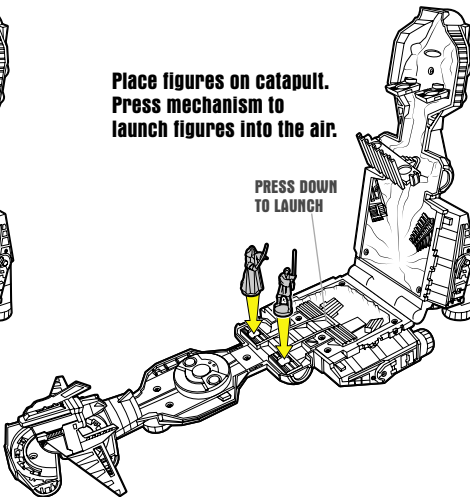

Attach landing platform.

FEATURES

Attach figures to dueling disk. Slide lever to make disk turn and spin for dueling action.

Place figures on catapult. Press mechanism to launch figures into the air.

PRESS DOWN TO LAUNCH

Push in radar dish to make dueling platform fall off, to re-enact the movie scene!

PANEL

Flip over panel in pit to reveal Anakin's robotic hand.

CLOSE PLAYSET

Remove turret and slide "lava" extruder into place.