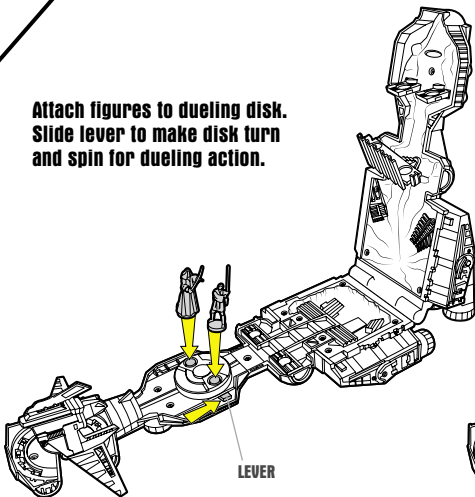

ASSEMBLY

Slide turret into place.

NOTE: Remove turret when using "lava" extruder.

OPEN PLAYSET

Open playset as shown. Unfold panel to support playset.

Attach lava skiffs.

Attach dueling platform.

Attach vehicle.

Attach landing platform.

FEATURES

Attach figures to dueling disk. Slide lever to make disk turn and spin for dueling action.

Place figures on catapult. Press mechanism to launch figures into the air.

PRESS DOWN TO LAUNCH

Push in radar dish to make dueling platform fall off, to re-enact the movie scene!

PANEL

Flip over panel in pit to reveal Anakin's robotic hand.

CLOSE PLAYSET

Remove turret and slide "lava" extruder into place.