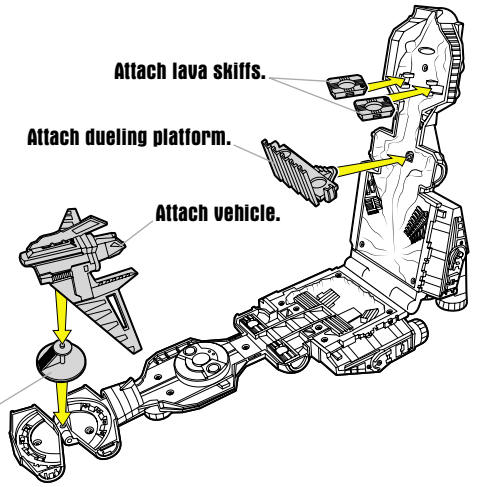

ASSEMBLY

Slide turret into place.

NOTE: Remove turret when using "lava" extruder.

OPEN PLAYSET

Open playset as shown. Unfold panel to support playset.

Attach lava skiffs.

Attach dueling platform.

Attach vehicle.

Attach landing platform.

FEATURES

Attach figures to dueling disk. Slide lever to make disk turn and spin for dueling action.

Place figures on catapult. Press mechanism to launch figures into the air.

PRESS DOWN TO LAUNCH

Push in radar dish to make dueling platform fall off, to re-enact the movie scene!

PANEL

Flip over panel in pit to reveal Anakin's robotic hand.

CLOSE PLAYSET

Remove turret and slide "lava" extruder into place.