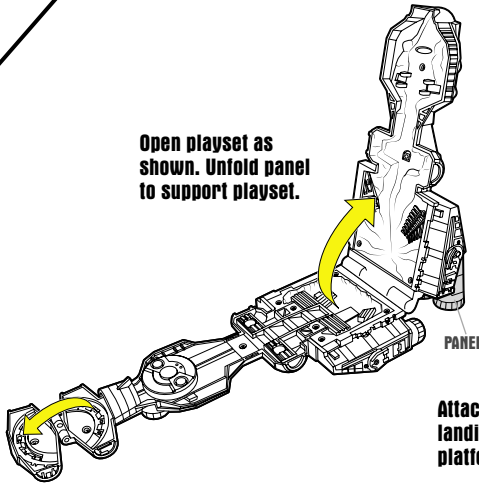

ASSEMBLY

Slide turret into place.

NOTE: Remove turret when using "lava" extruder.

OPEN PLAYSET

Open playset as shown. Unfold panel to support playset.

Attach lava skiffs.

Attach dueling platform.

Attach vehicle.

Attach landing platform.

FEATURES

Attach figures to dueling disk. Slide lever to make disk turn and spin for dueling action.

Place figures on catapult. Press mechanism to launch figures into the air.

PRESS DOWN TO LAUNCH

Push in radar dish to make dueling platform fall off, to re-enact the movie scene!

PANEL

Flip over panel in pit to reveal Anakin's robotic hand.

CLOSE PLAYSET

Remove turret and slide "lava" extruder into place.