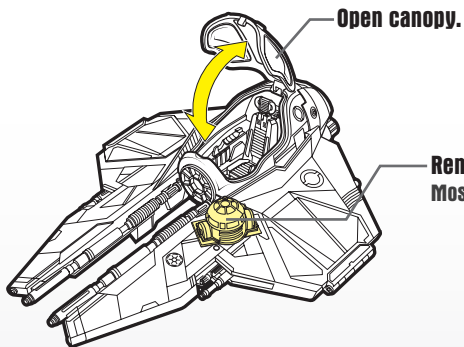

Apply labels as shown.

Apply remaining labels anywhere on the toy.

FEATURES

WINGS CLOSED

WINGS OPEN

LEVER

To open wings, press lever.
To close wings, press ends together.

Open canopy.

Removable droid panel. Insert R2 figure (not included).
Most R2 figures will fit in droid socket.

Lower landing gear.

MISSILE

MISSILE

BUTTON

BUTTON

Insert missiles. Press buttons to fire.

Product and colors may vary.
© 2005 Lucasfilm Ltd. & © or TM where indicated.
All rights reserved. Used under authorization.
®* and/or TM* & © 2005 Hasbro.
© denotes Reg. U.S. Pat. & TM Office.