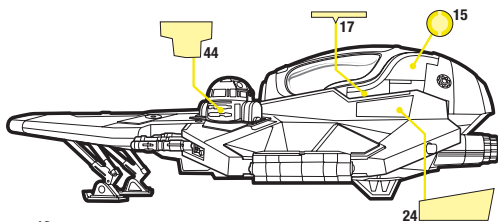

STAR WARS

REVENGE OF THE SITH™

AGES 4+
85345/85196 Asst.

Includes vehicle, labels and instructions.

OBI-WAN'S JEDI STARFIGHTER™

FEATURES

- firing missiles!
- spring-open wings!
- retractable landing gear!
- opening canopy!

Apply labels as shown.

Apply remaining labels anywhere on the toy.

FEATURES

WINGS CLOSED

WINGS OPEN

LEVER

To open wings, press lever.
To close wings, press ends together.

Open canopy.

Removable droid panel. Insert R2 figure (not included).
Most R2 figures will fit in droid socket.

Lower landing gear.

MISSILE

MISSILE

BUTTON

BUTTON

Insert missiles. Press buttons to fire.

Product and colors may vary.
© 2005 Lucasfilm Ltd. & © or TM where indicated.
All rights reserved. Used under authorization.
®* and/or TM* & © 2005 Hasbro.
© denotes Reg. U.S. Pat. & TM Office.