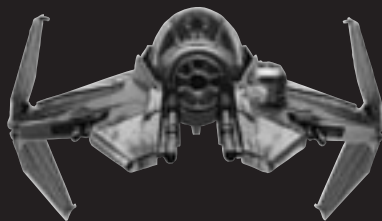

STAR WARS

REVENGE OF THE SITH™

AGES 4+
85345/85196 Asst.

Includes vehicle, labels and instructions.

OBI-WAN'S JEDI STARFIGHTER™

FEATURES

- firing missiles!
- spring-open wings!
- retractable landing gear!
- opening canopy!

Apply labels as shown.

Apply remaining labels anywhere on the toy.

FEATURES

WINGS CLOSED

WINGS OPEN

LEVER

To open wings, press lever.
To close wings, press ends together.

Open canopy.

Removable droid panel. Insert R2 figure (not included).
Most R2 figures will fit in droid socket.

Lower landing gear.

MISSILE

MISSILE

BUTTON

BUTTON

Insert missiles. Press buttons to fire.

Product and colors may vary.
© 2005 Lucasfilm Ltd. & © or TM where indicated.
All rights reserved. Used under authorization.
®* and/or TM* & © 2005 Hasbro.
© denotes Reg. U.S. Pat. & TM Office.