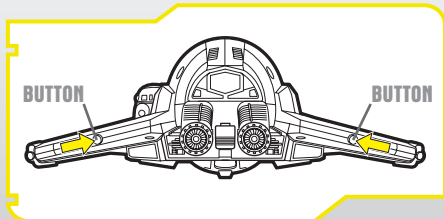

Apply labels as shown.

Apply remaining labels anywhere on the toy.

FEATURES

WINGS CLOSED

WINGS OPEN

LEVER

To open wings, press lever.
To close wings, press ends together.

Open canopy.

Removable droid panel. Insert R2 figure (not included).
Most R2 figures will fit in droid socket.

Lower landing gear.

MISSILE

MISSILE

BUTTON

BUTTON

Insert missiles. Press buttons to fire.

Product and colors may vary.
© 2005 Lucasfilm Ltd. & © or TM where indicated.
All rights reserved. Used under authorization.
®* and/or TM* & © 2005 Hasbro.
© denotes Reg. U.S. Pat. & TM Office.