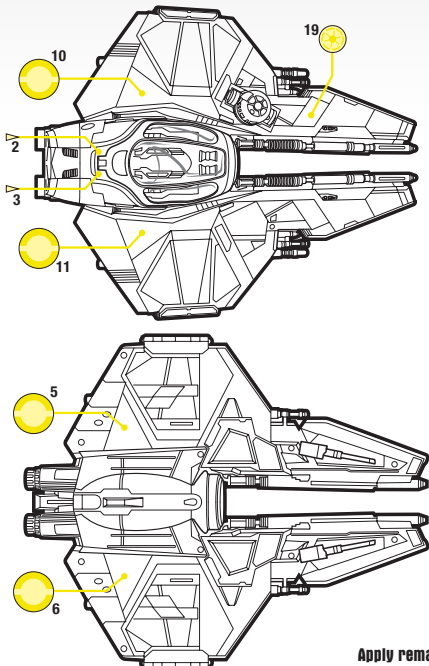

STAR WARS

REVENGE OF THE SITH™

AGES 4+
85345/85196 Asst.

Includes vehicle, labels and instructions.

OBI-WAN'S JEDI STARFIGHTER™

FEATURES

- firing missiles!
- spring-open wings!
- retractable landing gear!
- opening canopy!

Apply labels as shown.

Apply remaining labels anywhere on the toy.

FEATURES

WINGS CLOSED

WINGS OPEN

LEVER

To open wings, press lever.
To close wings, press ends together.

Open canopy.

Removable droid panel. Insert R2 figure (not included).
Most R2 figures will fit in droid socket.

Lower landing gear.

MISSILE

MISSILE

BUTTON

BUTTON

Insert missiles. Press buttons to fire.

Product and colors may vary.
© 2005 Lucasfilm Ltd. & © or TM where indicated.
All rights reserved. Used under authorization.
®* and/or TM* & © 2005 Hasbro.
© denotes Reg. U.S. Pat. & TM Office.