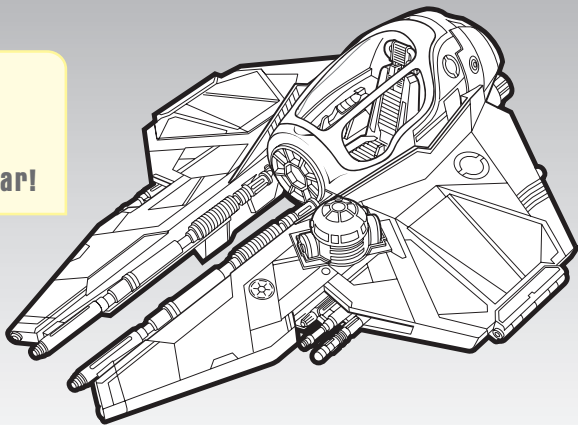

STAR WARS

REVENGE OF THE SITH™

AGES 4+
85345/85196 Asst.

Includes vehicle, labels and instructions.

OBI-WAN'S JEDI STARFIGHTER™

FEATURES

- firing missiles!
- spring-open wings!
- retractable landing gear!
- opening canopy!

Apply labels as shown.

Apply remaining labels anywhere on the toy.

FEATURES

WINGS CLOSED

WINGS OPEN

LEVER

To open wings, press lever.
To close wings, press ends together.

Open canopy.

Removable droid panel. Insert R2 figure (not included).
Most R2 figures will fit in droid socket.

Lower landing gear.

MISSILE

MISSILE

BUTTON

BUTTON

Insert missiles. Press buttons to fire.

Product and colors may vary.
© 2005 Lucasfilm Ltd. & © or TM where indicated.
All rights reserved. Used under authorization.
®* and/or TM* & © 2005 Hasbro.
© denotes Reg. U.S. Pat. & TM Office.