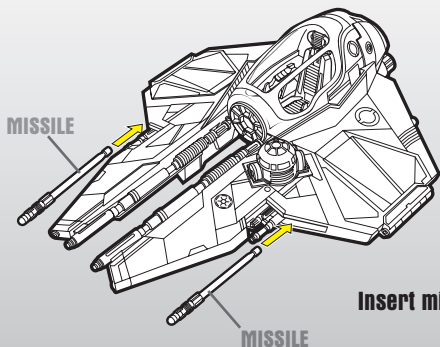

STAR WARS

REVENGE OF THE SITH™

AGES 4+
85345/85196 Asst.

Includes vehicle, labels and instructions.

OBI-WAN'S JEDI STARFIGHTER™

FEATURES

- firing missiles!
- spring-open wings!
- retractable landing gear!
- opening canopy!

Apply labels as shown.

Apply remaining labels anywhere on the toy.

FEATURES

WINGS CLOSED

WINGS OPEN

LEVER

To open wings, press lever.
To close wings, press ends together.

Open canopy.

Removable droid panel. Insert R2 figure (not included).
Most R2 figures will fit in droid socket.

Lower landing gear.

MISSILE

MISSILE

BUTTON

BUTTON

Insert missiles. Press buttons to fire.

Product and colors may vary.
© 2005 Lucasfilm Ltd. & © or TM where indicated.
All rights reserved. Used under authorization.
®* and/or TM* & © 2005 Hasbro.
© denotes Reg. U.S. Pat. & TM Office.