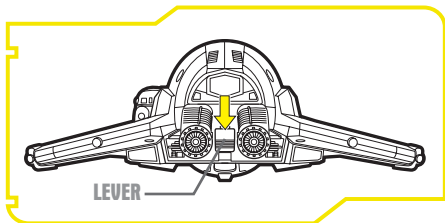

STAR WARS

REVENGE OF THE SITH™

AGES 4+
85345/85196 Asst.

Includes vehicle, labels and instructions.

OBI-WAN'S JEDI STARFIGHTER™

FEATURES

- firing missiles!
- spring-open wings!
- retractable landing gear!
- opening canopy!

Apply labels as shown.

Apply remaining labels anywhere on the toy.

FEATURES

WINGS CLOSED

WINGS OPEN

LEVER

To open wings, press lever.
To close wings, press ends together.

Open canopy.

Removable droid panel. Insert R2 figure (not included).
Most R2 figures will fit in droid socket.

Lower landing gear.

MISSILE

MISSILE

BUTTON

BUTTON

Insert missiles. Press buttons to fire.

Product and colors may vary.
© 2005 Lucasfilm Ltd. & © or TM where indicated.
All rights reserved. Used under authorization.
®* and/or TM* & © 2005 Hasbro.
© denotes Reg. U.S. Pat. & TM Office.