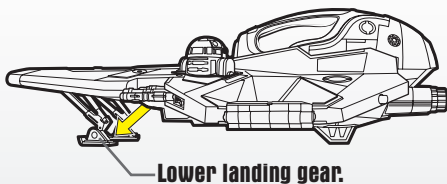

Apply labels as shown.

Apply remaining labels anywhere on the toy.

FEATURES

WINGS CLOSED

WINGS OPEN

LEVER

To open wings, press lever.
To close wings, press ends together.

Open canopy.

Removable droid panel. Insert R2 figure (not included).
Most R2 figures will fit in droid socket.

Lower landing gear.

MISSILE

MISSILE

BUTTON

BUTTON

Insert missiles. Press buttons to fire.

Product and colors may vary.
© 2005 Lucasfilm Ltd. & © or TM where indicated.
All rights reserved. Used under authorization.
®* and/or TM* & © 2005 Hasbro.
© denotes Reg. U.S. Pat. & TM Office.