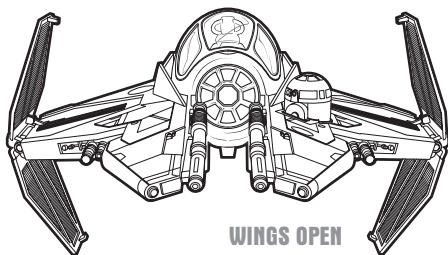

STAR WARS

REVENGE OF THE SITH™

AGES 4+
85345/85196 Asst.

Includes vehicle, labels and instructions.

OBI-WAN'S JEDI STARFIGHTER™

FEATURES

- firing missiles!
- spring-open wings!
- retractable landing gear!
- opening canopy!

Apply labels as shown.

Apply remaining labels anywhere on the toy.

FEATURES

WINGS CLOSED

WINGS OPEN

LEVER

To open wings, press lever.
To close wings, press ends together.

Open canopy.

Removable droid panel. Insert R2 figure (not included).
Most R2 figures will fit in droid socket.

Lower landing gear.

MISSILE

MISSILE

BUTTON

BUTTON

Insert missiles. Press buttons to fire.

Product and colors may vary.
© 2005 Lucasfilm Ltd. & © or TM where indicated.
All rights reserved. Used under authorization.
®* and/or TM* & © 2005 Hasbro.
© denotes Reg. U.S. Pat. & TM Office.