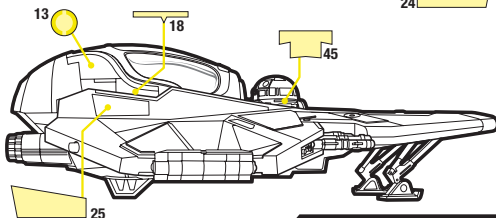

STAR WARS

REVENGE OF THE SITH™

AGES 4+
85345/85196 Asst.

Includes vehicle, labels and instructions.

OBI-WAN'S JEDI STARFIGHTER™

FEATURES

- firing missiles!
- spring-open wings!
- retractable landing gear!
- opening canopy!

Apply labels as shown.

Apply remaining labels anywhere on the toy.

FEATURES

WINGS CLOSED

WINGS OPEN

LEVER

To open wings, press lever.
To close wings, press ends together.

Open canopy.

Removable droid panel. Insert R2 figure (not included).
Most R2 figures will fit in droid socket.

Lower landing gear.

MISSILE

MISSILE

BUTTON

BUTTON

Insert missiles. Press buttons to fire.

Product and colors may vary.
© 2005 Lucasfilm Ltd. & © or TM where indicated.
All rights reserved. Used under authorization.
®* and/or TM* & © 2005 Hasbro.
© denotes Reg. U.S. Pat. & TM Office.