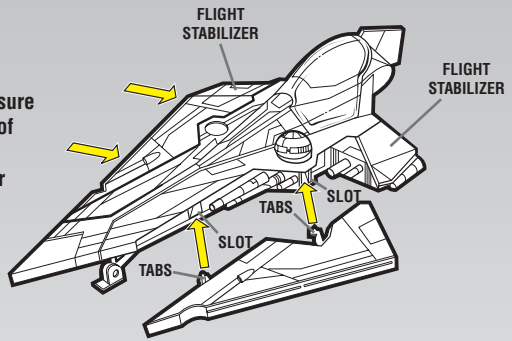

P/N 6468010000

starwars.com

For more toy information visit: www.starwars.hasbro.com

TO ATTACH BODY PANELS:

1. Snap flight stabilizers closed.
2. Attach one body panel at a time. Make sure tabs on bottom of panel and tab on top of panel are inside slots in fighter.
3. Push body panel all the way onto fighter until you hear a clicking sound.

TO EJECT BODY PANELS:

Push button on bottom of ship to eject the body panels. The flight stabilizers will automatically deploy.

MISSILE LAUNCHERS:

Insert missiles into launchers as shown.

Press buttons behind flight stabilizers to launch missiles.