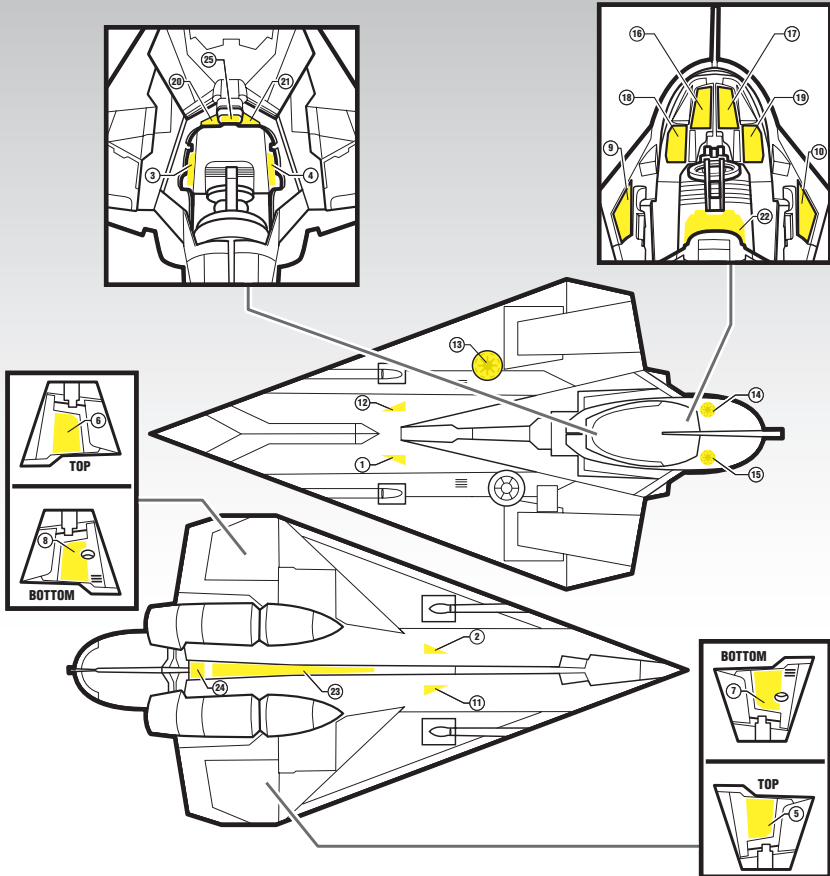

STAR WARS

REVENGE OF THE SITH™

AGES 4+
85778/85196 Asst.

Includes vehicle with removable body panels, missiles, labels and instructions.

PLO KOON'S™ JEDI STARFIGHTER™

Apply labels as shown.

Some poses may require additional support.
Product and colors may vary.
© 2005 Lucasfilm Ltd. & © or TM where indicated. All Rights Reserved.
® and/or TM® & © 2005 Hasbro. All Rights Reserved.
TM & © denote U.S. Trademarks.

P/N 6468010000

starwars.com

For more toy information visit: www.starwars.hasbro.com

TO ATTACH BODY PANELS:

1. Snap flight stabilizers closed.
2. Attach one body panel at a time. Make sure tabs on bottom of panel and tab on top of panel are inside slots in fighter.
3. Push body panel all the way onto fighter until you hear a clicking sound.

TO EJECT BODY PANELS:

Push button on bottom of ship to eject the body panels. The flight stabilizers will automatically deploy.

MISSILE LAUNCHERS:

Insert missiles into launchers as shown.

Press buttons behind flight stabilizers to launch missiles.