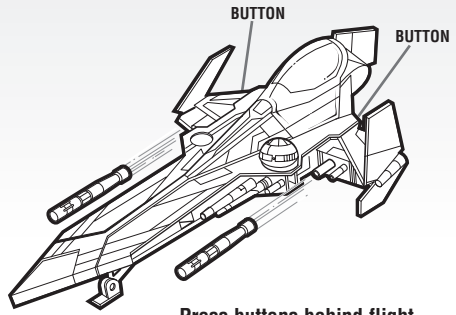

P/N 6468010000

starwars.com

For more toy information visit: www.starwars.hasbro.com

TO ATTACH BODY PANELS:

1. Snap flight stabilizers closed.
2. Attach one body panel at a time. Make sure tabs on bottom of panel and tab on top of panel are inside slots in fighter.
3. Push body panel all the way onto fighter until you hear a clicking sound.

TO EJECT BODY PANELS:

Push button on bottom of ship to eject the body panels. The flight stabilizers will automatically deploy.

MISSILE LAUNCHERS:

Insert missiles into launchers as shown.

Press buttons behind flight stabilizers to launch missiles.