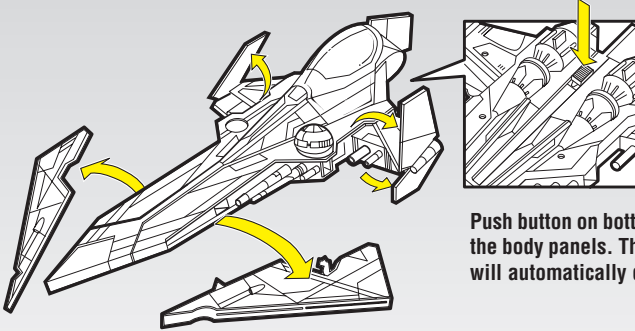

P/N 6468010000

starwars.com

For more toy information visit: www.starwars.hasbro.com

TO ATTACH BODY PANELS:

1. Snap flight stabilizers closed.
2. Attach one body panel at a time. Make sure tabs on bottom of panel and tab on top of panel are inside slots in fighter.
3. Push body panel all the way onto fighter until you hear a clicking sound.

TO EJECT BODY PANELS:

Push button on bottom of ship to eject the body panels. The flight stabilizers will automatically deploy.

MISSILE LAUNCHERS:

Insert missiles into launchers as shown.

Press buttons behind flight stabilizers to launch missiles.