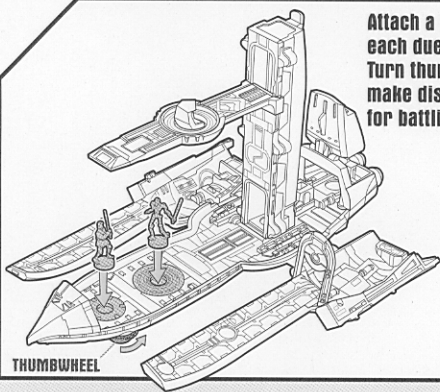

Droid fighter fits on post.

1. Open playset as shown.

2. Attach platform to elevator shaft.

FEATURES

Rotate Palpatine's chair so chair faces up or down, to change platform scene.

Attach figure to escape disk. Slide figure into bulkhead; bulkhead moves as figure "breaks through" it and escapes.

Attach droid fighter to launcher. Push lever to launch the vehicle.

Attach a figure to each dueling disk. Turn thumbwheel to make disks rotate for battling action.

Place escape pod in compartment. Close cover. Push down middle thruster to launch the escape pod.