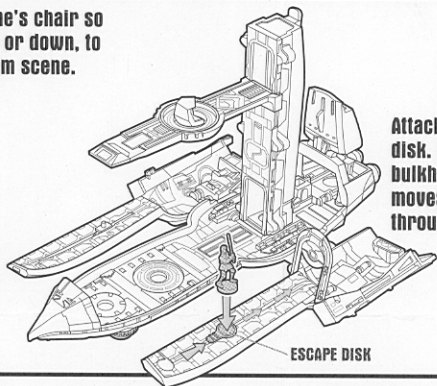

Droid fighter fits on post.

1. Open playset as shown.

2. Attach platform to elevator shaft.

FEATURES

Rotate Palpatine's chair so chair faces up or down, to change platform scene.

Attach figure to escape disk. Slide figure into bulkhead; bulkhead moves as figure "breaks through" it and escapes.

Attach droid fighter to launcher. Push lever to launch the vehicle.

Attach a figure to each dueling disk. Turn thumbwheel to make disks rotate for battling action.

Place escape pod in compartment. Close cover. Push down middle thruster to launch the escape pod.

Move elevator up and down.

CLOSE PLAYSET

1. Remove platform from elevator shaft.

2. Close playset as shown. NOTE: Elevator needs to be at the top of elevator shaft to close.

Some poses may require additional support.
Product and colors may vary.
© 2005 Lucasfilm Ltd. & © or TM where indicated. All rights reserved.
®* and/or TM* & © 2005 Hasbro. All Rights Reserved.
® denotes Reg. U.S. Pat. & TM Office.