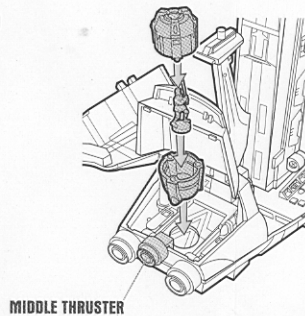

Droid fighter fits on post.

1. Open playset as shown.

2. Attach platform to elevator shaft.

FEATURES

Rotate Palpatine's chair so chair faces up or down, to change platform scene.

Attach figure to escape disk. Slide figure into bulkhead; bulkhead moves as figure "breaks through" it and escapes.

Attach droid fighter to launcher. Push lever to launch the vehicle.

Attach a figure to each dueling disk. Turn thumbwheel to make disks rotate for battling action.

Place escape pod in compartment. Close cover. Push down middle thruster to launch the escape pod.