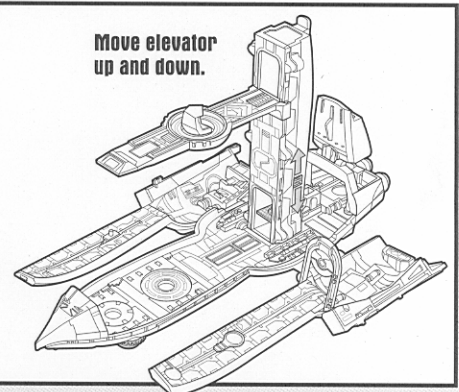

Droid fighter fits on post.

1. Open playset as shown.

2. Attach platform to elevator shaft.

FEATURES

Rotate Palpatine's chair so chair faces up or down, to change platform scene.

Attach figure to escape disk. Slide figure into bulkhead; bulkhead moves as figure "breaks through" it and escapes.

Attach droid fighter to launcher. Push lever to launch the vehicle.

Attach a figure to each dueling disk. Turn thumbwheel to make disks rotate for battling action.

Place escape pod in compartment. Close cover. Push down middle thruster to launch the escape pod.