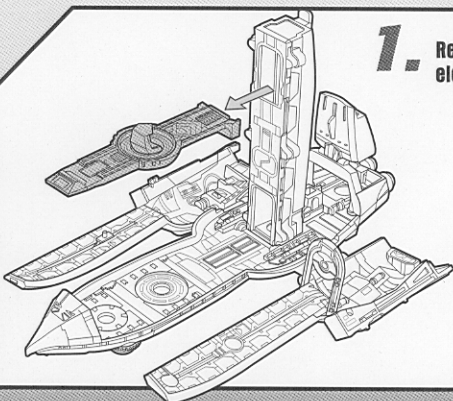

Droid fighter fits on post.

1. Open playset as shown.

2. Attach platform to elevator shaft.

FEATURES

Rotate Palpatine's chair so chair faces up or down, to change platform scene.

Attach figure to escape disk. Slide figure into bulkhead; bulkhead moves as figure "breaks through" it and escapes.

Attach droid fighter to launcher. Push lever to launch the vehicle.

Attach a figure to each dueling disk. Turn thumbwheel to make disks rotate for battling action.

Place escape pod in compartment. Close cover. Push down middle thruster to launch the escape pod.

Move elevator up and down.

CLOSE PLAYSET

1. Remove platform from elevator shaft.

2. Close playset as shown. NOTE: Elevator needs to be at the top of elevator shaft to close.

Some poses may require additional support.
Product and colors may vary.
© 2005 Lucasfilm Ltd. & © or TM where indicated. All rights reserved.
®* and/or TM* & © 2005 Hasbro. All Rights Reserved.
® denotes Reg. U.S. Pat. & TM Office.