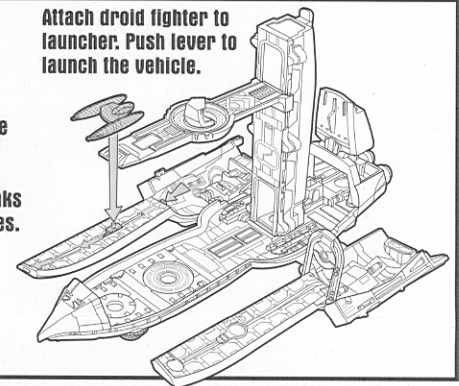

Droid fighter fits on post.

1. Open playset as shown.

2. Attach platform to elevator shaft.

FEATURES

Rotate Palpatine's chair so chair faces up or down, to change platform scene.

Attach figure to escape disk. Slide figure into bulkhead; bulkhead moves as figure "breaks through" it and escapes.

Attach droid fighter to launcher. Push lever to launch the vehicle.

Attach a figure to each dueling disk. Turn thumbwheel to make disks rotate for battling action.

Place escape pod in compartment. Close cover. Push down middle thruster to launch the escape pod.