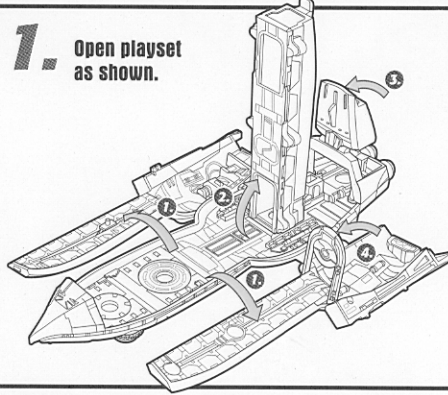

Droid fighter fits on post.

1. Open playset as shown.

2. Attach platform to elevator shaft.

FEATURES

Rotate Palpatine's chair so chair faces up or down, to change platform scene.

Attach figure to escape disk. Slide figure into bulkhead; bulkhead moves as figure "breaks through" it and escapes.

Attach droid fighter to launcher. Push lever to launch the vehicle.

Attach a figure to each dueling disk. Turn thumbwheel to make disks rotate for battling action.

Place escape pod in compartment. Close cover. Push down middle thruster to launch the escape pod.