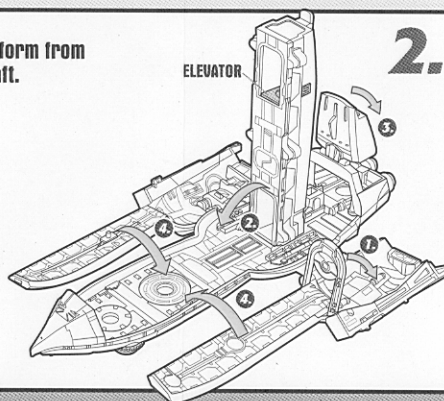

Droid fighter fits on post.

1. Open playset as shown.

2. Attach platform to elevator shaft.

FEATURES

Rotate Palpatine's chair so chair faces up or down, to change platform scene.

Attach figure to escape disk. Slide figure into bulkhead; bulkhead moves as figure "breaks through" it and escapes.

Attach droid fighter to launcher. Push lever to launch the vehicle.

Attach a figure to each dueling disk. Turn thumbwheel to make disks rotate for battling action.

Place escape pod in compartment. Close cover. Push down middle thruster to launch the escape pod.

Move elevator up and down.

CLOSE PLAYSET

1. Remove platform from elevator shaft.

2. Close playset as shown. NOTE: Elevator needs to be at the top of elevator shaft to close.

Some poses may require additional support.
Product and colors may vary.
© 2005 Lucasfilm Ltd. & © or TM where indicated. All rights reserved.
®* and/or TM* & © 2005 Hasbro. All Rights Reserved.
® denotes Reg. U.S. Pat. & TM Office.