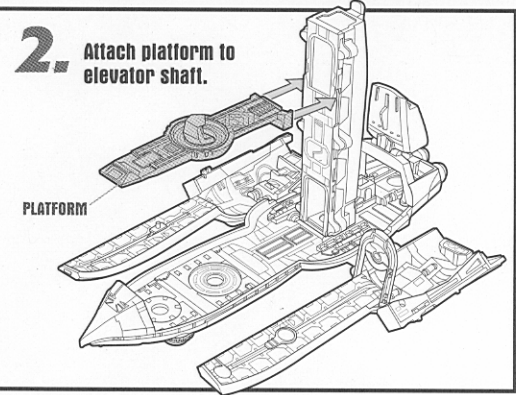

STAR WARS

REVENGE OF THE SITH™

SITH™ ATTACK BATTLE SET

WARNING:

CHOKING HAZARD—Small parts.
Not for children under 3 years.

AGES 4+
85392/85251 Asst.

Some assembly required.
No tools needed.

OPEN PLAYSET

Droid fighter fits on post.

1. Open playset as shown.

2. Attach platform to elevator shaft.

FEATURES

Rotate Palpatine's chair so chair faces up or down, to change platform scene.

Attach figure to escape disk. Slide figure into bulkhead; bulkhead moves as figure "breaks through" it and escapes.

Attach droid fighter to launcher. Push lever to launch the vehicle.

Attach a figure to each dueling disk. Turn thumbwheel to make disks rotate for battling action.

Place escape pod in compartment. Close cover. Push down middle thruster to launch the escape pod.