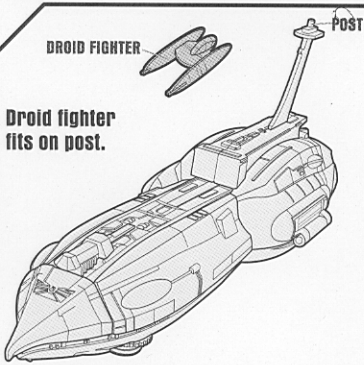

STAR WARS

REVENGE OF THE SITH™

SITH™ ATTACK BATTLE SET

WARNING:

CHOKING HAZARD—Small parts.
Not for children under 3 years.

AGES 4+
85392/85251 Asst.

Some assembly required.
No tools needed.

OPEN PLAYSET

Droid fighter fits on post.

1. Open playset as shown.

2. Attach platform to elevator shaft.

FEATURES

Rotate Palpatine's chair so chair faces up or down, to change platform scene.

Attach figure to escape disk. Slide figure into bulkhead; bulkhead moves as figure "breaks through" it and escapes.

Attach droid fighter to launcher. Push lever to launch the vehicle.

Attach a figure to each dueling disk. Turn thumbwheel to make disks rotate for battling action.

Place escape pod in compartment. Close cover. Push down middle thruster to launch the escape pod.