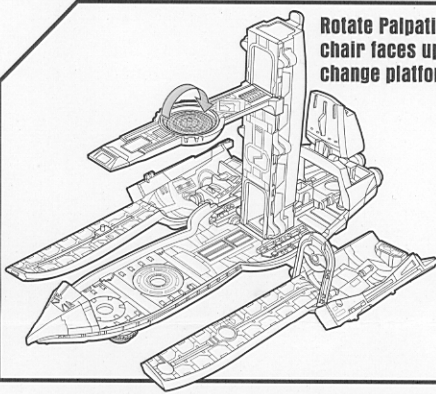

Droid fighter fits on post.

1. Open playset as shown.

2. Attach platform to elevator shaft.

FEATURES

Rotate Palpatine's chair so chair faces up or down, to change platform scene.

Attach figure to escape disk. Slide figure into bulkhead; bulkhead moves as figure "breaks through" it and escapes.

Attach droid fighter to launcher. Push lever to launch the vehicle.

Attach a figure to each dueling disk. Turn thumbwheel to make disks rotate for battling action.

Place escape pod in compartment. Close cover. Push down middle thruster to launch the escape pod.

Move elevator up and down.

CLOSE PLAYSET

1. Remove platform from elevator shaft.

2. Close playset as shown. NOTE: Elevator needs to be at the top of elevator shaft to close.

Some poses may require additional support.
Product and colors may vary.
© 2005 Lucasfilm Ltd. & © or TM where indicated. All rights reserved.
®* and/or TM* & © 2005 Hasbro. All Rights Reserved.
® denotes Reg. U.S. Pat. & TM Office.