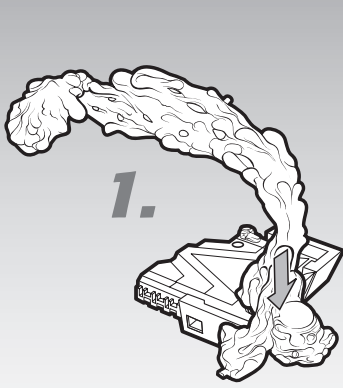

VERSION 2 ASSEMBLY