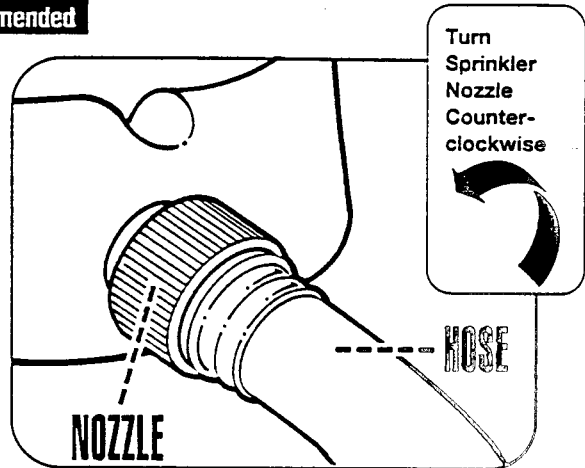

MEGA SPLASH™ SPRINKLER INSTRUCTIONS

Product and colors may vary

Includes: Assembled sprinkler base, 2 figures and label sheet.

Adult Supervision Recommended

⚠ WARNING:

CHOKING HAZARD-Small parts.
Not for children under 3 years.

Ages 3 & Up

1. Fit holes in figures onto sprinkler posts.

2. Fit the end of any standard garden hose into sprinkler nozzle. Turn sprinkler nozzle counter clockwise as shown to tighten. Turn on water to activate sprinkler.

HELPFUL HINT:

Your water pressure may vary depending on your location. For best results, turn water on low and adjust to desired height of sprinkler spray.

CAUTION

Water that is left inside garden hose for an extended period of time in direct sunlight can become hot. After each use, we advise you to drain sprinkler and the garden hose, and store them in a cool shady area.