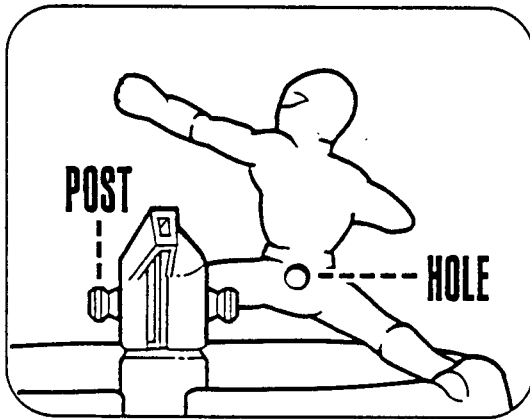

MEGA SPLASH™ SPRINKLER INSTRUCTIONS

Product and colors may vary

Includes: Assembled sprinkler base, 2 figures and label sheet.

Adult Supervision Recommended

⚠ WARNING:

CHOKING HAZARD-Small parts.
Not for children under 3 years.

Ages 3 & Up

1. Fit holes in figures onto sprinkler posts.

2. Fit the end of any standard garden hose into sprinkler nozzle. Turn sprinkler nozzle counter clockwise as shown to tighten. Turn on water to activate sprinkler.