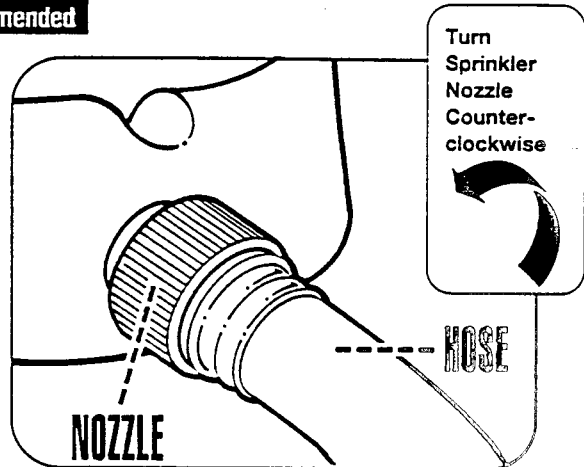

MEGA SPLASH™ SPRINKLER INSTRUCTIONS

Product and colors may vary

Includes: Assembled sprinkler base, 2 figures and label sheet.

Adult Supervision Recommended

⚠ WARNING:

CHOKING HAZARD-Small parts.
Not for children under 3 years.

Ages 3 & Up

1. Fit holes in figures onto sprinkler posts.

2. Fit the end of any standard garden hose into sprinkler nozzle. Turn sprinkler nozzle counter clockwise as shown to tighten. Turn on water to activate sprinkler.

HELPFUL HINT:

Your water pressure may vary depending on your location. For best results, turn water on low and adjust to desired height of sprinkler spray.

CAUTION

Water that is left inside garden hose for an extended period of time in direct sunlight can become hot. After each use, we advise you to drain sprinkler and the garden hose, and store them in a cool shady area.