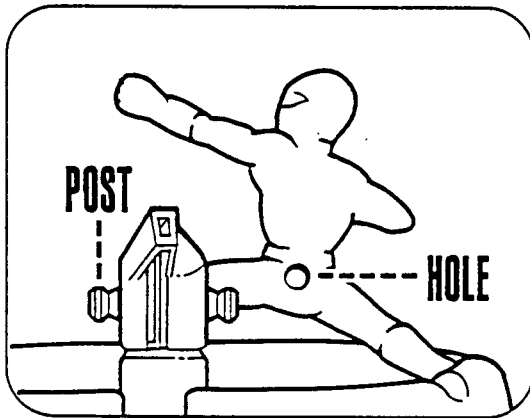

MEGA SPLASH™ SPRINKLER INSTRUCTIONS

Product and colors may vary

Includes: Assembled sprinkler base, 2 figures and label sheet.

Adult Supervision Recommended

⚠ WARNING:

CHOKING HAZARD-Small parts.
Not for children under 3 years.

Ages 3 & Up

1. Fit holes in figures onto sprinkler posts.

2. Fit the end of any standard garden hose into sprinkler nozzle. Turn sprinkler nozzle counter clockwise as shown to tighten. Turn on water to activate sprinkler.