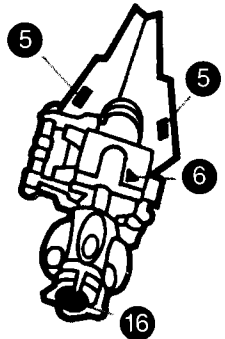

CRUISE MISSILE TROOPER

1. Apply labels using the numbers on the label sheet and these illustrations as a guide.

Bottom of ship

Top of ship

Outside of right launcher

Outside of left launcher

Inside of left launcher

Inside of right launcher

Outside of left wing

Outside of right wing

Inside of right wing

Inside of left wing

Open Position

Closed Position

Kenner®*