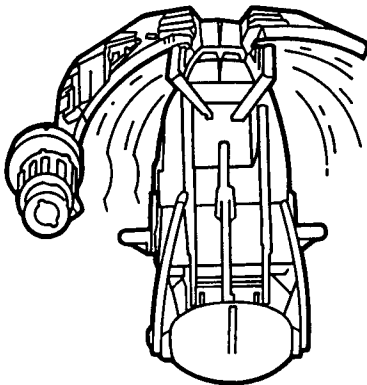

OPERATION

3. The wings can be raised or lowered as you wish.