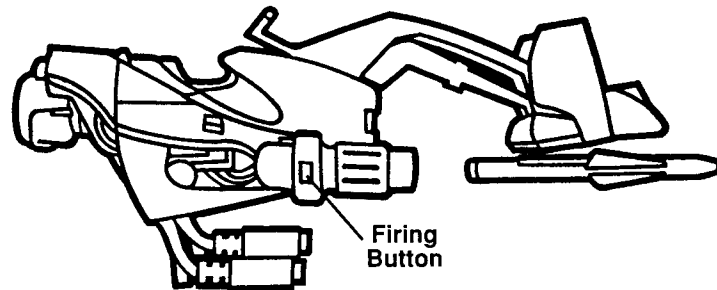

4. Load a missile into the launcher. Press the button to fire.