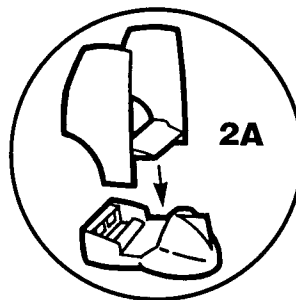

SWOOP™ WITH SWOOP TROOPER

LABEL APPLICATION

- 1.** Apply labels using the numbers on the label sheet and these illustrations as a guide.

ASSEMBLY

- 2A.** Assemble the two parts of the nose piece.

- 2B.** Then insert the front arms of the vehicle into the assembled nose piece. Lower the arms to snap them into the nose piece.

OPERATION

3. The wings can be raised or lowered as you wish.

4. Load a missile into the launcher. Press the button to fire.

5. Seat included figure at the controls. His hands fit around the handles.

6. Raise the landing gear for pretend flight.