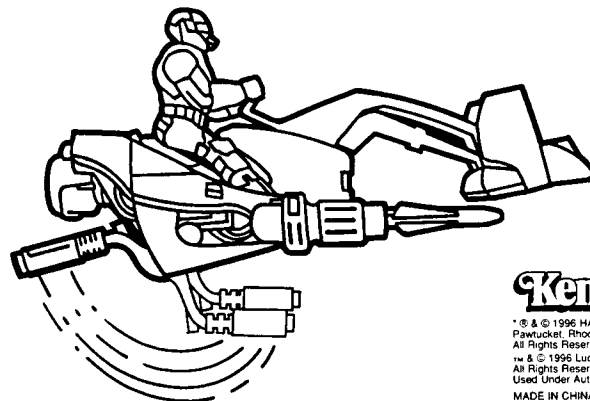

6. Raise the landing gear for pretend flight.