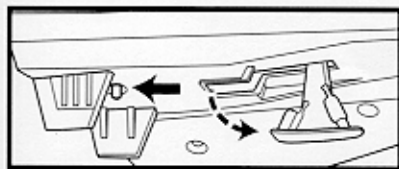

### WARNING:

CHOKING HAZARD—Small parts.  
Not for children under 3 years.

26483/32514 Asst.

**Ages 4+**

Lift canopy to place figures in cockpit.

To release landing gear, slide post on bottom of vehicle.

Product and colors may vary.  
© 2002 Lucasfilm Ltd. & © or TM where indicated.  
All rights reserved. Used under authorization.  
™, \*TM & © 2001 Hasbro. All Rights Reserved.  
® denotes Reg. U.S. Pat. & TM Office.