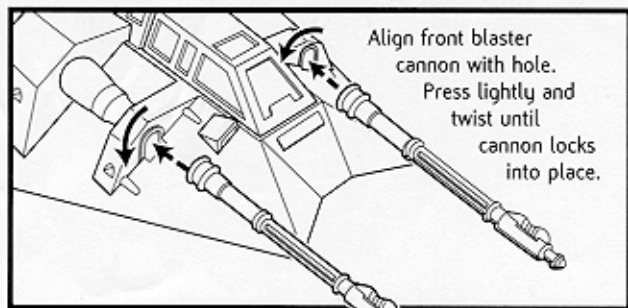

### WARNING:

CHOKING HAZARD—Small parts.  
Not for children under 3 years.

26483/32514 Asst.

**Ages 4+**

Lift canopy to place figures in cockpit.

To release landing gear, slide post on bottom of vehicle.

Product and colors may vary.  
© 2002 Lucasfilm Ltd. & © or TM where indicated.  
All rights reserved. Used under authorization.  
™, \*TM & © 2001 Hasbro. All Rights Reserved.  
® denotes Reg. U.S. Pat. & TM Office.