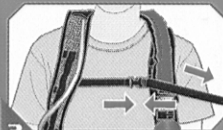

AQUAPACK DEVASTATOR™ Backpack Instructions

1 Place backpack straps over both shoulders as you would a standard backpack.

2 Adjust both straps until snug.

3 Snap together chest strap until it firmly clicks into place.

Water Supply Instructions

1 Undo attached strap.

2 Place end of standard garden hose into Quick Fill Cap. Press down and fill with clean, clear water.

3 Carefully watch Water Gauge to determine when backpack is full.

4 Once the Water Gauge has reached its maximum capacity, remove hose from Quick Fill Cap.

5 Put attached strap back.

Blaster Instructions

1 Pump 20 to 25 times to pressurize.

2 Pull trigger to blast out powerful constant streams of water.

Body Target Instructions

1 Remove Body Target paper backing and dispose of properly.

2 Stick adhesive side of Body Target onto your body and blast away!

IMPORTANT: SUPER SOAKER SOAKERTAG ELITE Body Targets have been thoroughly tested. However, as with cosmetics, some individuals may experience minor irritation. If irritation occurs, rinse with water and discontinue use.