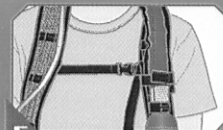

Water Supply Instructions

1 Undo attached strap.

2 Place end of standard garden hose into Quick Fill Cap. Press down and fill with clean, clear water.

3 Carefully watch Water Gauge to determine when backpack is full.

4 Once the Water Gauge has reached its maximum capacity, remove hose from Quick Fill Cap.

5 Put attached strap back.

Blaster Instructions

1 Pump 20 to 25 times to pressurize.

2 Pull trigger to blast out powerful constant streams of water.

Body Target Instructions

1 Remove Body Target paper backing and dispose of properly.

2 Stick adhesive side of Body Target onto your body and blast away!

IMPORTANT: SUPER SOAKER SOAKERTAG ELITE Body Targets have been thoroughly tested. However, as with cosmetics, some individuals may experience minor irritation. If irritation occurs, rinse with water and discontinue use.