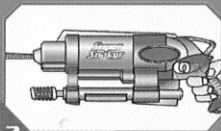

4 Once the Water Gauge has reached its maximum capacity, remove hose from Quick Fill Cap.

5 Put attached strap back.

Blaster Instructions

1 Pump 20 to 25 times to pressurize.

2 Pull trigger to blast out powerful constant streams of water.

Body Target Instructions

1 Remove Body Target paper backing and dispose of properly.

2 Stick adhesive side of Body Target onto your body and blast away!

IMPORTANT: SUPER SOAKER SOAKERTAG ELITE Body Targets have been thoroughly tested. However, as with cosmetics, some individuals may experience minor irritation. If irritation occurs, rinse with water and discontinue use.