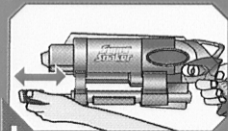

Water Supply Instructions

1 Undo attached strap.

2 Place end of standard garden hose into Quick Fill Cap. Press down and fill with clean, clear water.

3 Carefully watch Water Gauge to determine when backpack is full.

4 Once the Water Gauge has reached its maximum capacity, remove hose from Quick Fill Cap.

5 Put attached strap back.

Blaster Instructions

1 Pump 20 to 25 times to pressurize.

2 Pull trigger to blast out powerful constant streams of water.