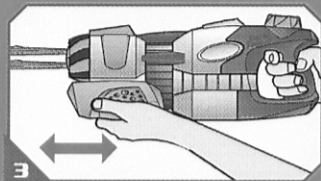

SUPER SOAKER HELIX™ Instructions

1 Place end of hose/faucet into Quick Fill Cap. Press down and fill 2/3 with clean, clear water.

2 Rotate Dial Controller to "narrow" or "wide" to select width of water stream.

3 Slide Pump Handle for blasting action.

Body Target Instructions

1 Remove Body Target paper backing and dispose of properly.

2 Stick adhesive side of Body Target onto your body and blast away!

IMPORTANT: SUPER SOAKER SOAKERTAG ELITE Body Targets have been thoroughly tested. However, as with cosmetics, some individuals may experience minor irritation. If irritation occurs, rinse with water and discontinue use.