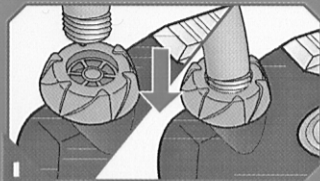

SUPER SOAKER HELIX™ Instructions

1 Place end of hose/faucet into Quick Fill Cap. Press down and fill 2/3 with clean, clear water.

2 Rotate Dial Controller to "narrow" or "wide" to select width of water stream.

3 Slide Pump Handle for blasting action.

Body Target Instructions

1 Remove Body Target paper backing and dispose of properly.

2 Stick adhesive side of Body Target onto your body and blast away!

IMPORTANT: SUPER SOAKER SOAKERTAG ELITE Body Targets have been thoroughly tested. However, as with cosmetics, some individuals may experience minor irritation. If irritation occurs, rinse with water and discontinue use.