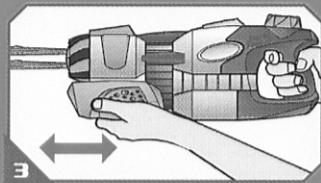

SUPER SOAKER HELIX™ Instructions

1 Place end of hose/faucet into Quick Fill Cap. Press down and fill 2/3 with clean, clear water.

2 Rotate Dial Controller to "narrow" or "wide" to select width of water stream.

3 Slide Pump Handle for blasting action.

Body Target Instructions

1 Remove Body Target paper backing and dispose of properly.

2 Stick adhesive side of Body Target onto your body and blast away!

IMPORTANT: SUPER SOAKER SOAKERTAG ELITE Body Targets have been thoroughly tested. However, as with cosmetics, some individuals may experience minor irritation. If irritation occurs, rinse with water and discontinue use.