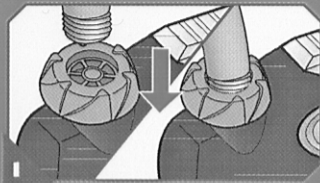

SUPER SOAKER HELIX™ Instructions

1 Place end of hose/faucet into Quick Fill Cap. Press down and fill 2/3 with clean, clear water.

2 Rotate Dial Controller to "narrow" or "wide" to select width of water stream.

3 Slide Pump Handle for blasting action.

Body Target Instructions

1 Remove Body Target paper backing and dispose of properly.

2 Stick adhesive side of Body Target onto your body and blast away!

IMPORTANT: SUPER SOAKER SOAKERTAG ELITE Body Targets have been thoroughly tested. However, as with cosmetics, some individuals may experience minor irritation. If irritation occurs, rinse with water and discontinue use.