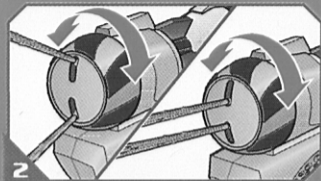

SUPER SOAKER HELIX™ Instructions

1 Place end of hose/faucet into Quick Fill Cap. Press down and fill 2/3 with clean, clear water.

2 Rotate Dial Controller to "narrow" or "wide" to select width of water stream.

3 Slide Pump Handle for blasting action.

Body Target Instructions

1 Remove Body Target paper backing and dispose of properly.

2 Stick adhesive side of Body Target onto your body and blast away!

IMPORTANT: SUPER SOAKER SOAKERTAG ELITE Body Targets have been thoroughly tested. However, as with cosmetics, some individuals may experience minor irritation. If irritation occurs, rinse with water and discontinue use.