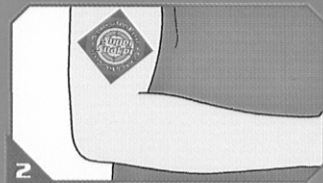

SUPER SOAKER HELIX™ Instructions

1 Place end of hose/faucet into Quick Fill Cap. Press down and fill 2/3 with clean, clear water.

2 Rotate Dial Controller to "narrow" or "wide" to select width of water stream.

3 Slide Pump Handle for blasting action.

Body Target Instructions

1 Remove Body Target paper backing and dispose of properly.

2 Stick adhesive side of Body Target onto your body and blast away!

IMPORTANT: SUPER SOAKER SOAKERTAG ELITE Body Targets have been thoroughly tested. However, as with cosmetics, some individuals may experience minor irritation. If irritation occurs, rinse with water and discontinue use.