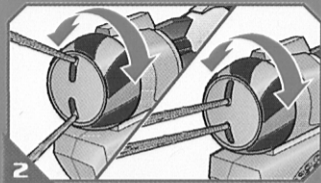

SUPER SOAKER HELIX™ Instructions

1 Place end of hose/faucet into Quick Fill Cap. Press down and fill 2/3 with clean, clear water.

2 Rotate Dial Controller to "narrow" or "wide" to select width of water stream.

3 Slide Pump Handle for blasting action.

Body Target Instructions

1 Remove Body Target paper backing and dispose of properly.

2 Stick adhesive side of Body Target onto your body and blast away!

IMPORTANT: SUPER SOAKER SOAKERTAG ELITE Body Targets have been thoroughly tested. However, as with cosmetics, some individuals may experience minor irritation. If irritation occurs, rinse with water and discontinue use.