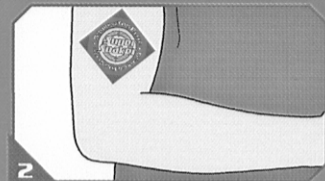

SUPER SOAKER HELIX™ Instructions

1 Place end of hose/faucet into Quick Fill Cap. Press down and fill 2/3 with clean, clear water.

2 Rotate Dial Controller to "narrow" or "wide" to select width of water stream.

3 Slide Pump Handle for blasting action.

Body Target Instructions

1 Remove Body Target paper backing and dispose of properly.

2 Stick adhesive side of Body Target onto your body and blast away!

IMPORTANT: SUPER SOAKER SOAKERTAG ELITE Body Targets have been thoroughly tested. However, as with cosmetics, some individuals may experience minor irritation. If irritation occurs, rinse with water and discontinue use.