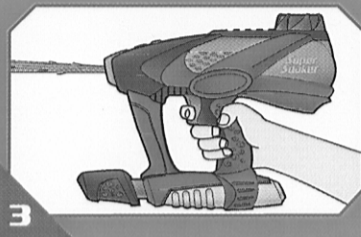

LIQUIDATOR™ Instructions

1 Place end of hose/faucet into Quick Fill Cap. Press down and fill with clean, clear water.

2 Pump 15 to 20 times to pressurize.

3 Pull trigger to blast out powerful streams of water.

Body Target Instructions

1 Remove Body Target paper backing and dispose of properly.

2 Stick adhesive side of Body Target onto your body and blast away!

IMPORTANT: SUPER SOAKER SOAKERTAG ELITE Body Targets have been thoroughly tested. However, as with cosmetics, some individuals may experience minor irritation. If irritation occurs, rinse with water and discontinue use.