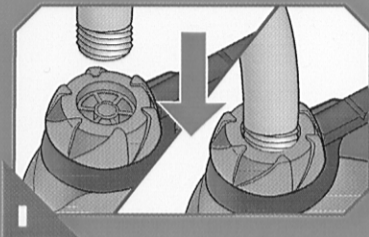

LIQUIDATOR™ Instructions

1 Place end of hose/faucet into Quick Fill Cap. Press down and fill with clean, clear water.

2 Pump 15 to 20 times to pressurize.

3 Pull trigger to blast out powerful streams of water.

Body Target Instructions

1 Remove Body Target paper backing and dispose of properly.

2 Stick adhesive side of Body Target onto your body and blast away!

IMPORTANT: SUPER SOAKER SOAKERTAG ELITE Body Targets have been thoroughly tested. However, as with cosmetics, some individuals may experience minor irritation. If irritation occurs, rinse with water and discontinue use.