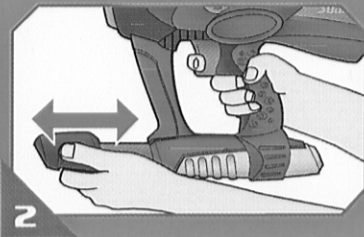

LIQUIDATOR™ Instructions

1 Place end of hose/faucet into Quick Fill Cap. Press down and fill with clean, clear water.

2 Pump 15 to 20 times to pressurize.

3 Pull trigger to blast out powerful streams of water.

Body Target Instructions

1 Remove Body Target paper backing and dispose of properly.

2 Stick adhesive side of Body Target onto your body and blast away!

IMPORTANT: SUPER SOAKER SOAKERTAG ELITE Body Targets have been thoroughly tested. However, as with cosmetics, some individuals may experience minor irritation. If irritation occurs, rinse with water and discontinue use.