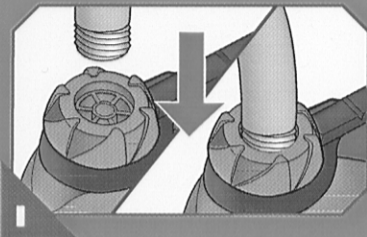

LIQUIDATOR™ Instructions

1 Place end of hose/faucet into Quick Fill Cap. Press down and fill with clean, clear water.

2 Pump 15 to 20 times to pressurize.

3 Pull trigger to blast out powerful streams of water.

Body Target Instructions

1 Remove Body Target paper backing and dispose of properly.

2 Stick adhesive side of Body Target onto your body and blast away!

IMPORTANT: SUPER SOAKER SOAKERTAG ELITE Body Targets have been thoroughly tested. However, as with cosmetics, some individuals may experience minor irritation. If irritation occurs, rinse with water and discontinue use.