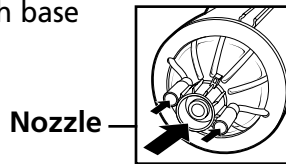

Monster Rocket™

IMPORTANT: Please read carefully before using MONSTER ROCKET product.

Before each launch, make sure nozzle and launch base are free of dirt and debris.

TROUBLESHOOTING GUIDE

THE MONSTER ROCKET WILL NOT LAUNCH UNLESS THE BODY IS PROPERLY INSERTED INTO THE FOAM ROCKET BASE AND THE LAUNCH BASE IS LEVEL.