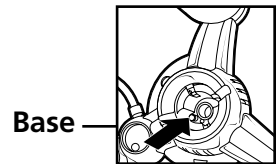

Monster Rocket™

IMPORTANT: Please read carefully before using MONSTER ROCKET product.

Before each launch, make sure nozzle and launch base are free of dirt and debris.

TROUBLESHOOTING GUIDE

THE MONSTER ROCKET WILL NOT LAUNCH UNLESS THE BODY IS PROPERLY INSERTED INTO THE FOAM ROCKET BASE AND THE LAUNCH BASE IS LEVEL.