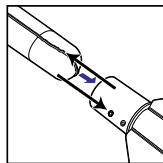

To level the MONSTER ROCKET:

Adjust level dials until ball has settled into the center hole.

To ensure the body is properly inserted into the foam rocket base:

1. Make sure the MONSTER ROCKET body is fully inflated.
2. Make sure the MONSTER ROCKET is fully inserted into the foam base. The body is fully inserted when the white line on the body lines up with the top of the foam base.
3. Make sure the seams on the body are not lined up with the two markers on each side of the foam base.