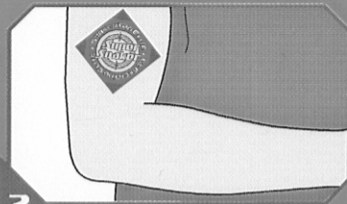

## VAPORIZER Instructions

1 Place end of hose/faucet into Quick Fill Cap. Press down and fill with clean, clear water.

2 Slide pump handle back and forth for powerful blasting action.

## Body Target Instructions

1 Remove Body Target paper backing and dispose of properly.

2 Stick adhesive side of Body Target onto your body and blast away!

**IMPORTANT:** SUPER SOAKER SOAKERTAG ELITE Body Targets have been thoroughly tested. However, as with cosmetics, some individuals may experience minor irritation. If irritation occurs, rinse with water and discontinue use.