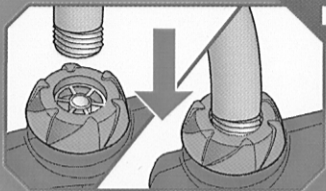

VAPORIZER Instructions

1 Place end of hose/faucet into Quick Fill Cap. Press down and fill with clean, clear water.

2 Slide pump handle back and forth for powerful blasting action.

Body Target Instructions

1 Remove Body Target paper backing and dispose of properly.

2 Stick adhesive side of Body Target onto your body and blast away!

IMPORTANT: SUPER SOAKER SOAKERTAG ELITE Body Targets have been thoroughly tested. However, as with cosmetics, some individuals may experience minor irritation. If irritation occurs, rinse with water and discontinue use.