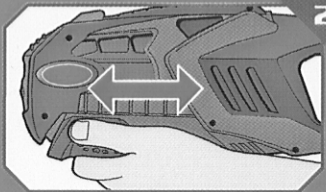

VAPORIZER Instructions

1 Place end of hose/faucet into Quick Fill Cap. Press down and fill with clean, clear water.

2 Slide pump handle back and forth for powerful blasting action.

Body Target Instructions

1 Remove Body Target paper backing and dispose of properly.

2 Stick adhesive side of Body Target onto your body and blast away!

IMPORTANT: SUPER SOAKER SOAKERTAG ELITE Body Targets have been thoroughly tested. However, as with cosmetics, some individuals may experience minor irritation. If irritation occurs, rinse with water and discontinue use.