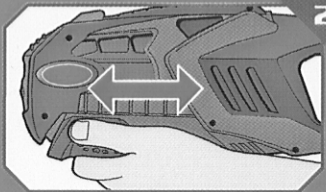

## VAPORIZER Instructions

1 Place end of hose/faucet into Quick Fill Cap. Press down and fill with clean, clear water.

2 Slide pump handle back and forth for powerful blasting action.

## Body Target Instructions

1 Remove Body Target paper backing and dispose of properly.

2 Stick adhesive side of Body Target onto your body and blast away!

**IMPORTANT:** SUPER SOAKER SOAKERTAG ELITE Body Targets have been thoroughly tested. However, as with cosmetics, some individuals may experience minor irritation. If irritation occurs, rinse with water and discontinue use.