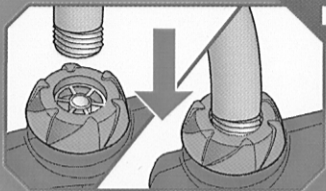

## VAPORIZER Instructions

1 Place end of hose/faucet into Quick Fill Cap. Press down and fill with clean, clear water.

2 Slide pump handle back and forth for powerful blasting action.

## Body Target Instructions

1 Remove Body Target paper backing and dispose of properly.

2 Stick adhesive side of Body Target onto your body and blast away!

**IMPORTANT:** SUPER SOAKER SOAKERTAG ELITE Body Targets have been thoroughly tested. However, as with cosmetics, some individuals may experience minor irritation. If irritation occurs, rinse with water and discontinue use.