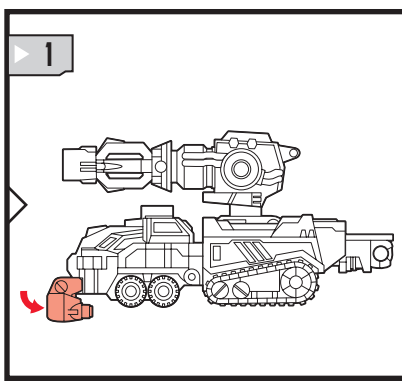

TRANSFORMERS™

SIGNAL FLARE
AUTOBOT

AGES 5+
80409/80402 Asst.

WARNING:
CHOKING HAZARD-Small parts.
Not for children under 3 years.

NOTE: Some parts are made to detach if excessive force is applied and are designed to be reattached if separation occurs. Adult supervision may be necessary for younger children.

TRANSFORMERS.COM

CHANGING TO ROBOT

REVERSE ORDER OF INSTRUCTIONS TO CONVERT BACK INTO VEHICLE.