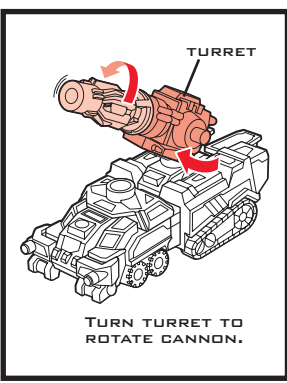

CHANGING TO ROBOT

REVERSE ORDER OF INSTRUCTIONS TO CONVERT BACK INTO VEHICLE.