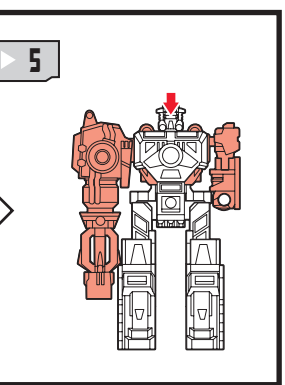

TRANSFORMERS™

SIGNAL FLARE
AUTOBOT

AGES 5+
80409/80402 Asst.

WARNING:
CHOKING HAZARD-Small parts.
Not for children under 3 years.

NOTE: Some parts are made to detach if excessive force is applied and are designed to be reattached if separation occurs. Adult supervision may be necessary for younger children.

TRANSFORMERS.COM

CHANGING TO ROBOT

REVERSE ORDER OF INSTRUCTIONS TO CONVERT BACK INTO VEHICLE.