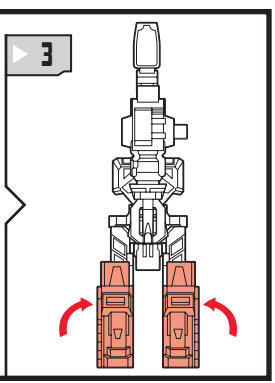

CHANGING TO ROBOT

REVERSE ORDER OF INSTRUCTIONS TO CONVERT BACK INTO VEHICLE.