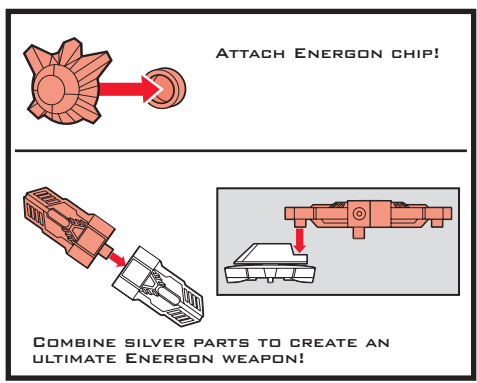

TRANSFORMERS™

SIGNAL FLARE
AUTOBOT

AGES 5+
80409/80402 Asst.

WARNING:
CHOKING HAZARD-Small parts.
Not for children under 3 years.

NOTE: Some parts are made to detach if excessive force is applied and are designed to be reattached if separation occurs. Adult supervision may be necessary for younger children.

TRANSFORMERS.COM

CHANGING TO ROBOT

REVERSE ORDER OF INSTRUCTIONS TO CONVERT BACK INTO VEHICLE.