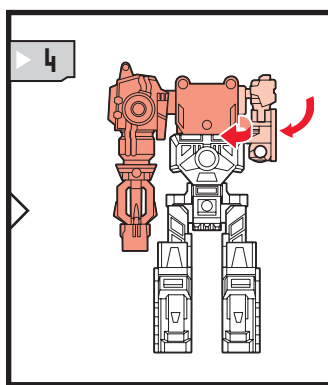

CHANGING TO ROBOT

REVERSE ORDER OF INSTRUCTIONS TO CONVERT BACK INTO VEHICLE.