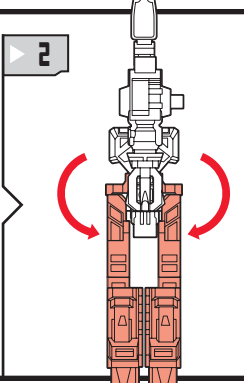

CHANGING TO ROBOT

REVERSE ORDER OF INSTRUCTIONS TO CONVERT BACK INTO VEHICLE.