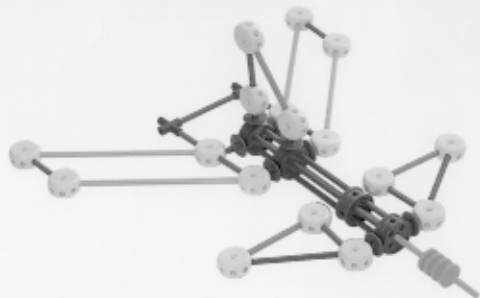

WARNING:

CHOKING HAZARD - Small parts.

Not for children under 3 years.

AGES 3 & UP

PLASTIC
TINKERTOY
CONSTRUCTION SET

DURABLE PLASTIC PIECES!

Ferris Wheel

Dragster

Butterfly

Helicopter

Dinosaur

Jet Fighter

Space Interceptor

Carousel

Dinosaur

Jet Fighter

Moon Vehicle

Laser-Radar Unit

Mobile Robot

Mars Transporter

Swan

Lawn Mower

Dragonfly

Tinkertoy Robot