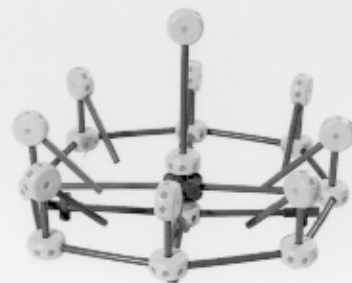

WARNING:

CHOKING HAZARD - Small parts.

Not for children under 3 years.

AGES 3 & UP

PLASTIC
TINKERTOY
CONSTRUCTION SET

DURABLE PLASTIC PIECES!

Ferris Wheel

Dragster

Butterfly

Helicopter

Dinosaur

Jet Fighter

Space Interceptor

Carousel

Dinosaur

Jet Fighter

Moon Vehicle

Laser-Radar Unit

Mobile Robot

Mars Transporter

Swan

Lawn Mower

Dragonfly

Tinkertoy Robot