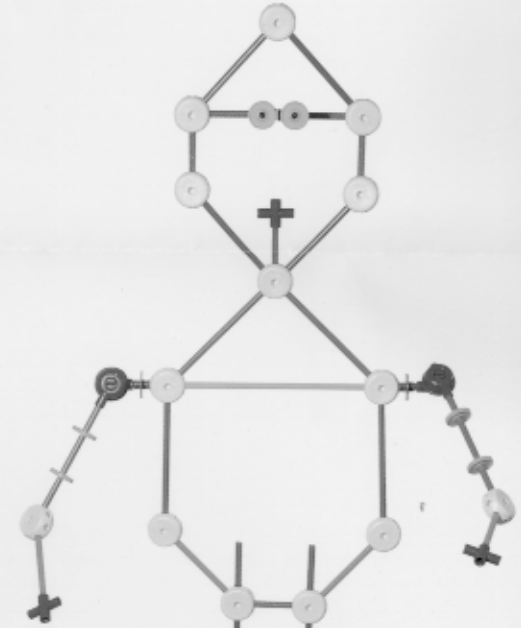

WARNING:

CHOKING HAZARD - Small parts.

Not for children under 3 years.

AGES 3 & UP

PLASTIC
TINKERTOY
CONSTRUCTION SET

DURABLE PLASTIC PIECES!

Ferris Wheel

Dragster

Moon Vehicle

Laser-Radar Unit

Mobile Robot

Mars Transporter

Swan

Lawn Mower

Dragonfly

Tinkertoy Robot