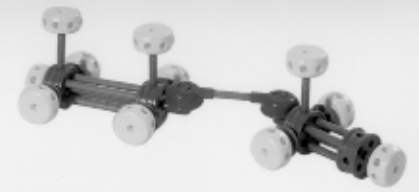

WARNING:

CHOKING HAZARD - Small parts.

Not for children under 3 years.

AGES 3 & UP

PLASTIC
TINKERTOY
CONSTRUCTION SET

DURABLE PLASTIC PIECES!

Ferris Wheel

Dragster

Butterfly

Helicopter

Dinosaur

Jet Fighter

Space Interceptor

Carousel

Dinosaur

Jet Fighter

Moon Vehicle

Laser-Radar Unit

Mobile Robot

Mars Transporter

Swan

Lawn Mower

Dragonfly

Tinkertoy Robot