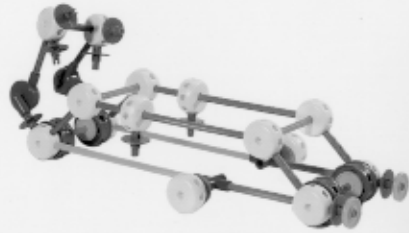

WARNING:

CHOKING HAZARD - Small parts.

Not for children under 3 years.

AGES 3 & UP

PLASTIC
TINKERTOY
CONSTRUCTION SET

DURABLE PLASTIC PIECES!

Ferris Wheel

Dragster

Butterfly

Helicopter

Dinosaur

Jet Fighter

Space Interceptor

Carousel

Dinosaur

Jet Fighter

Moon Vehicle

Laser-Radar Unit

Mobile Robot

Mars Transporter

Swan

Lawn Mower

Dragonfly

Tinkertoy Robot