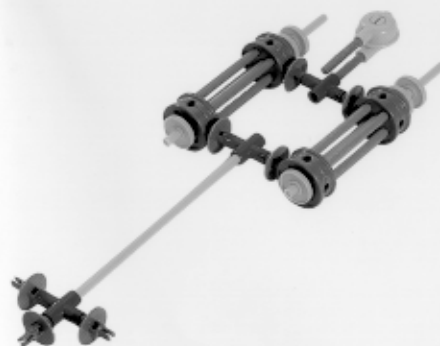

WARNING:

CHOKING HAZARD - Small parts.

Not for children under 3 years.

AGES 3 & UP

PLASTIC
TINKERTOY
CONSTRUCTION SET

DURABLE PLASTIC PIECES!

Ferris Wheel

Dragster

Butterfly

Helicopter

Dinosaur

Jet Fighter

Space Interceptor

Carousel

Dinosaur

Jet Fighter

Moon Vehicle

Laser-Radar Unit

Mobile Robot

Mars Transporter

Swan

Lawn Mower

Dragonfly

Tinkertoy Robot