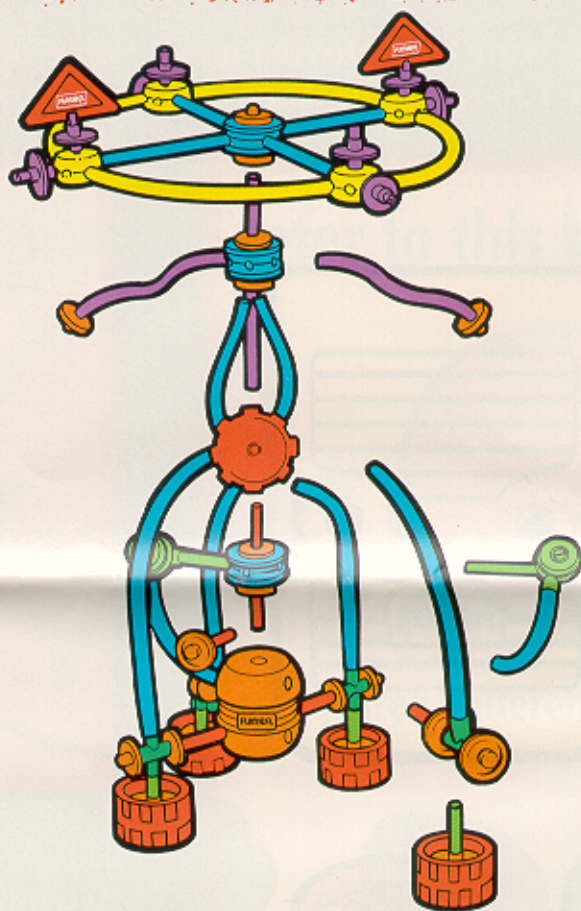

SPACE STATION

Assembled View

4-EYED VEHICLE

Assembled View

Antenna eye unit
attaches to body back.

Free-rolling wheels!

ALIEN

Assembled View

Crazy Constructions™

OFF-ROAD VEHICLE

Assembled View

Front wheels are steerable!

BUG

Long flexible (blue) rod creates movable spine!

Purple Connectors connect eyes and nose to head.

Assembled View

LARGE ROBOT