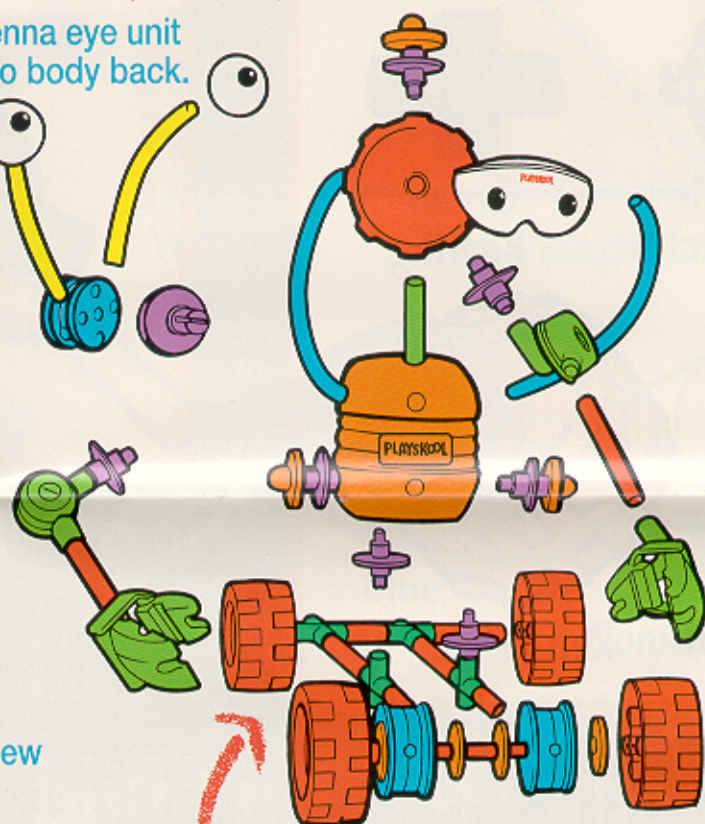

SPACE STATION

Assembled View

4-EYED VEHICLE

Assembled View

Antenna eye unit
attaches to body back.

Free-rolling wheels!

ALIEN

Assembled View

Crazy Constructions™

OFF-ROAD VEHICLE

Assembled View

Front wheels are steerable!

BUG

Long flexible (blue) rod creates movable spine!

Purple Connectors connect eyes and nose to head.

Assembled View

LARGE ROBOT