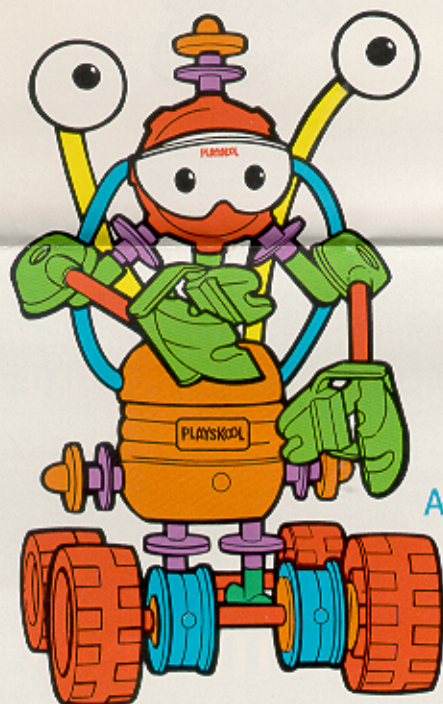

SPACE STATION

Assembled View

4-EYED VEHICLE

Assembled View

Antenna eye unit
attaches to body back.

Free-rolling wheels!

ALIEN

Assembled View

Crazy Constructions™

OFF-ROAD VEHICLE

Assembled View

Front wheels are steerable!

BUG

Long flexible (blue) rod creates movable spine!

Purple Connectors connect eyes and nose to head.

Assembled View

LARGE ROBOT