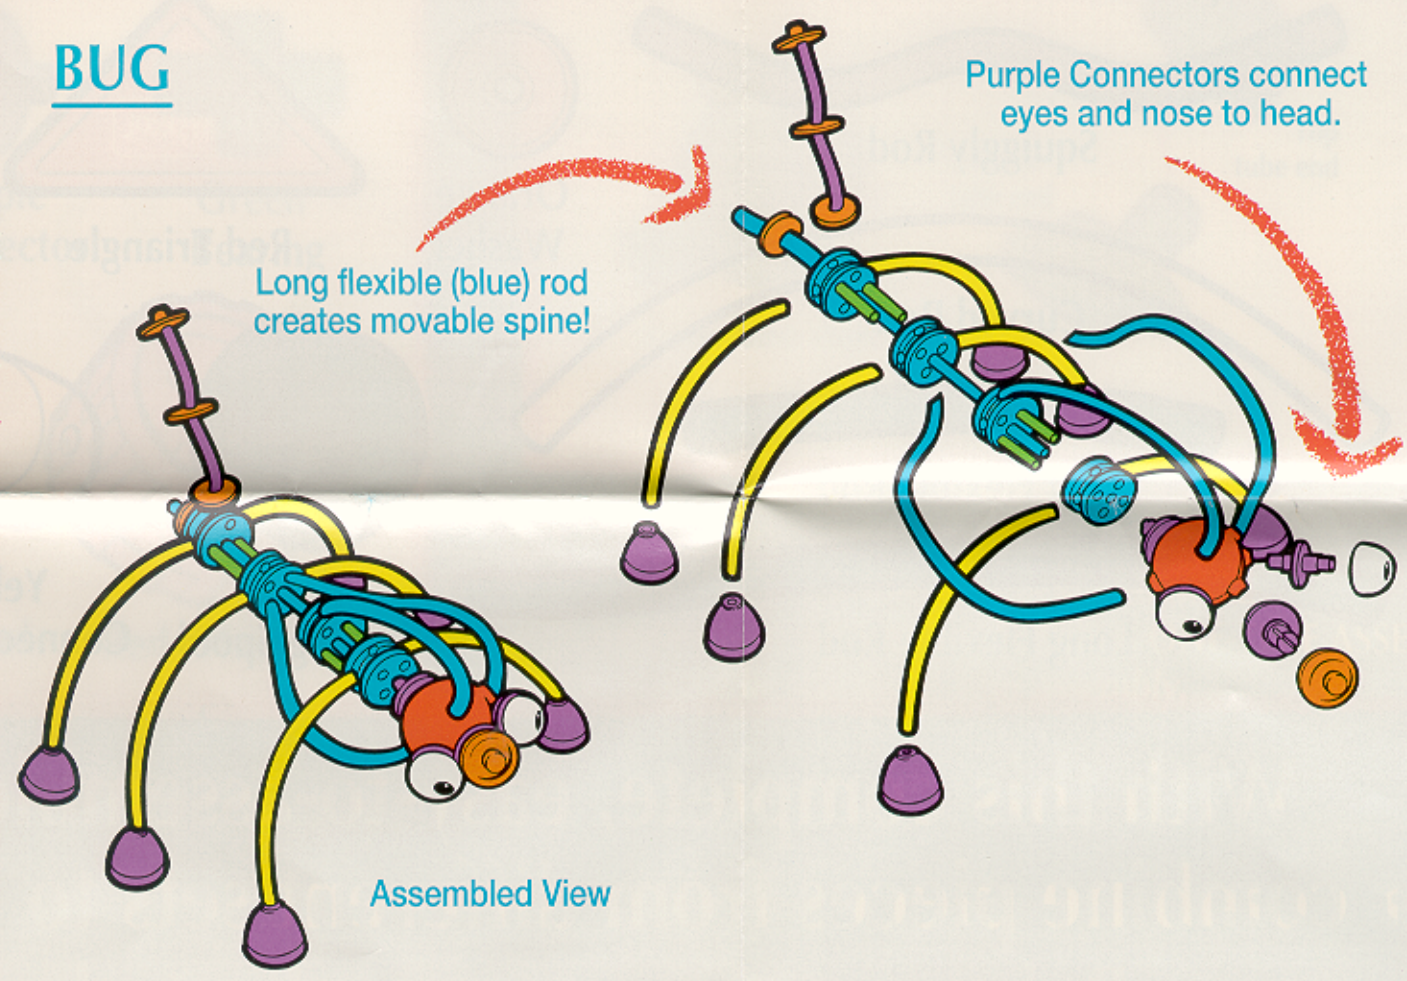

SPACE STATION

Assembled View

4-EYED VEHICLE

Assembled View

Antenna eye unit
attaches to body back.

Free-rolling wheels!

ALIEN

Assembled View

Crazy Constructions™

OFF-ROAD VEHICLE

Assembled View

Front wheels are steerable!

BUG

Long flexible (blue) rod creates movable spine!

Purple Connectors connect eyes and nose to head.

Assembled View

LARGE ROBOT