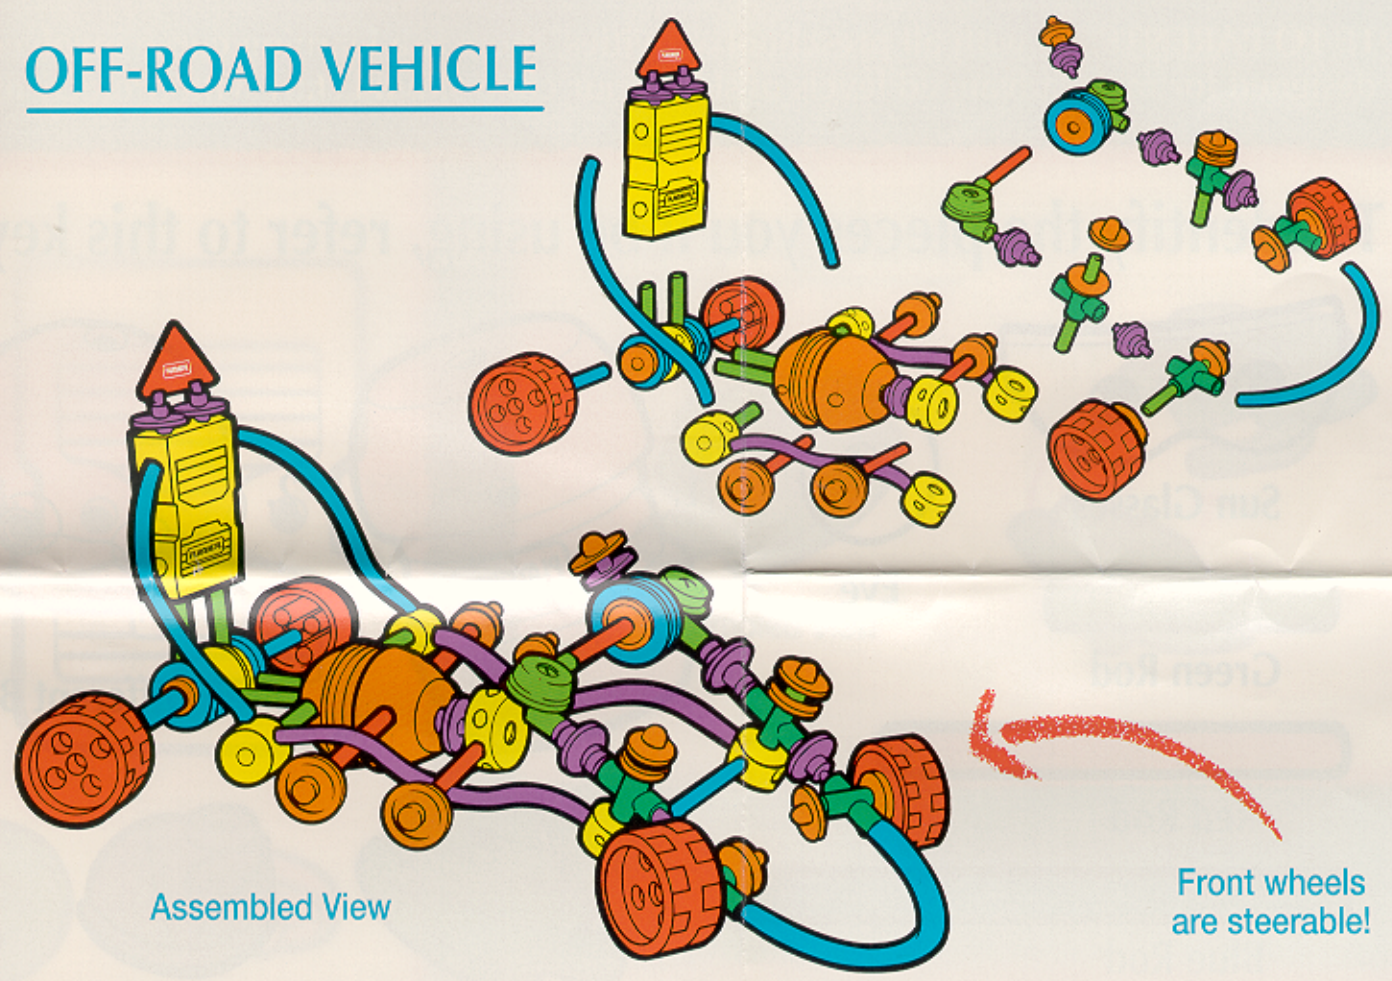

SPACE STATION

Assembled View

4-EYED VEHICLE

Assembled View

Antenna eye unit
attaches to body back.

Free-rolling wheels!

ALIEN

Assembled View

Crazy Constructions™

OFF-ROAD VEHICLE

Assembled View

Front wheels are steerable!

BUG

Long flexible (blue) rod creates movable spine!

Purple Connectors connect eyes and nose to head.

Assembled View

LARGE ROBOT