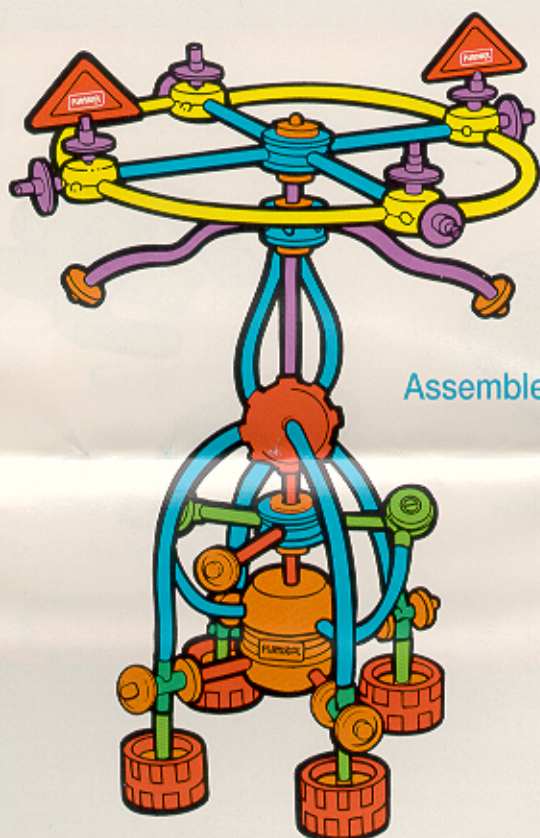

SPACE STATION

Assembled View

4-EYED VEHICLE

Assembled View

Antenna eye unit
attaches to body back.

Free-rolling wheels!

ALIEN

Assembled View

Crazy Constructions™

OFF-ROAD VEHICLE

Assembled View

Front wheels are steerable!

BUG

Long flexible (blue) rod creates movable spine!

Purple Connectors connect eyes and nose to head.

Assembled View

LARGE ROBOT