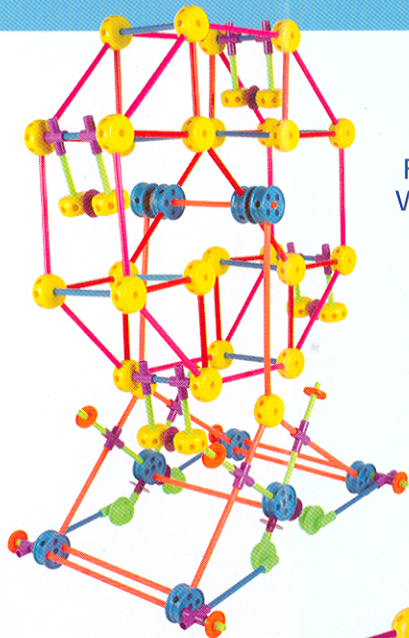

To find out more about Tinkertoy® constructions sets visit our website at:

© 2004 Hasbro. All Rights Reserved.
® denotes Reg. U.S. Pat. & TM Office.
30084 P/N 6386480000

**BUILD
BIG
FAST!**

WARNING:
CHOKING HAZARD - Small parts.
Not for children under 3 years.

AGE 3+

Plastic
Pieces

Jet

Ferris
Wheel

Windmill

Robot 1

Tractor

Robot 2

Here are some
suggestions of
awesome creations
you can build with
this set.

TOYS 'R' US 200 PIECE PLASTIC TINKERTOY SET