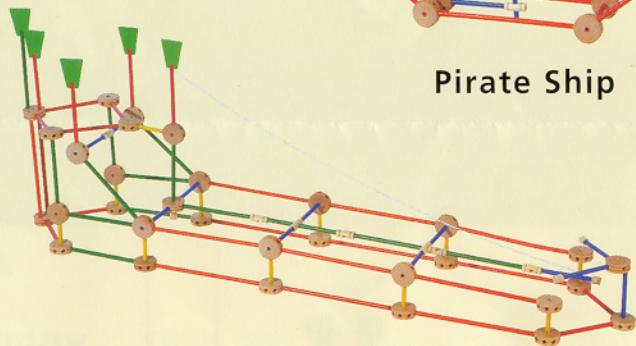

Clock

Space Buggy

Hammock

Tank

CLASSIC

CONSTRUCTION
SET

A CLASSIC
REAL WOOD PIECES!
SINCE 1913

Ferris Wheel

All Terrain
Moon Buggy

Car, Trailer and Gas Pump

Jumbo Jet

Crane

Elevator

Thank you for purchasing this Tinkertoy® construction set, an American classic.

Because of the nature of wood and wood finishing techniques, there may be variations in color, texture and finishing for some pieces.

These variances do not affect the quality or performance of the Tinkertoy® product.

Super Tanker

Pirate Ship

Cargo Loader

Train Scene