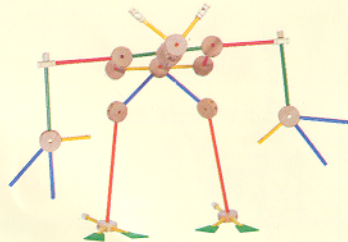

THE CLASSIC
TINKERTOY[®]
CONSTRUCTION SET

**BUILD
BIG
FAST!**

AGES 3 & UP

WARNING:

CHOKING HAZARD — Small parts.

Not for children under 3 years.

THE CLASSIC
TINKERTOY[®]
CONSTRUCTION SET

Thank you for purchasing the Tinkertoy[®] Special Edition Crane set! Each year, a different and exciting Special Edition theme will be introduced to keep the building play fun and fresh. With this set, you can combine real wood and plastic pieces to create large-scale working cranes with string to lift the bucket and wrecking ball. Refer to the pictures on the package to build a Special Edition crane or other designs. Look for other Tinkertoy[®] building sets to make the creations shown in this design guide. For even larger structures, combine this set with other sets - the only limit to what you can build is your imagination!

Duck

Dinosaur

Space Alien

Flower Garden

Swing Set

Dragster

JUMBO

BUILDER
SET

Clock

Space Buggy

Hammock

Tank

CLASSIC

CONSTRUCTION
SET

A CLASSIC
REAL WOOD PIECES!
SINCE 1913

Ferris Wheel

These variances do not affect the quality or performance of the Tinkertoy® product.

Super Tanker

Pirate Ship

Cargo Loader

Train Scene