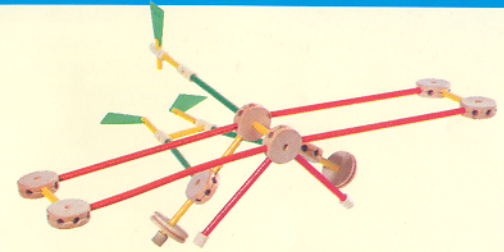

JUNIOR

BUILDER
SET

Airplane