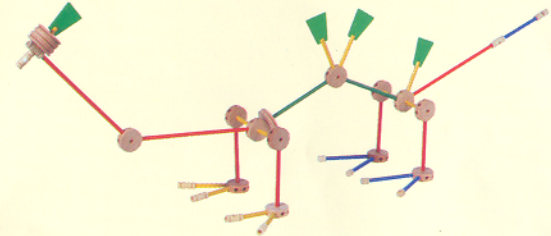

THE CLASSIC
TINKERTOY[®]
CONSTRUCTION SET

**BUILD
BIG
FAST!**

AGES 3 & UP

WARNING:

CHOKING HAZARD — Small parts.

Not for children under 3 years.

THE CLASSIC
TINKERTOY[®]
CONSTRUCTION SET

Thank you for purchasing the Tinkertoy[®] Special Edition Crane set! Each year, a different and exciting Special Edition theme will be introduced to keep the building play fun and fresh. With this set, you can combine real wood and plastic pieces to create large-scale working cranes with string to lift the bucket and wrecking ball. Refer to the pictures on the package to build a Special Edition crane or other designs. Look for other Tinkertoy[®] building sets to make the creations shown in this design guide. For even larger structures, combine this set with other sets - the only limit to what you can build is your imagination!

Duck

Dinosaur

Space Alien

Flower Garden

Swing Set

Dragster

JUMBO

BUILDER
SET

Clock

Space Buggy

Hammock

Tank

CLASSIC

CONSTRUCTION
SET

A CLASSIC
REAL WOOD PIECES!
SINCE 1913

Ferris Wheel

These variances do not affect the quality or performance of the Tinkertoy® product.

Super Tanker

Pirate Ship

Cargo Loader

Train Scene