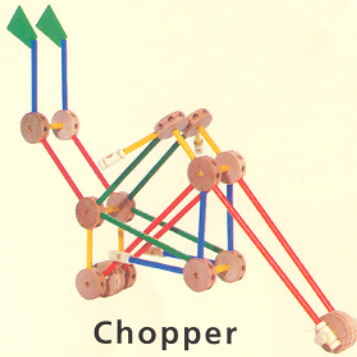

JUNIOR

BUILDER
SET

Chopper