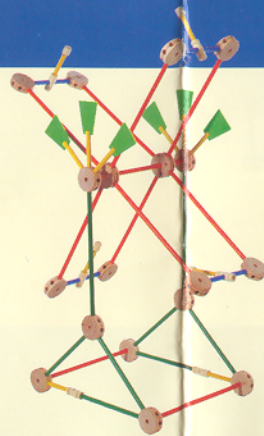

Ferris Wheel