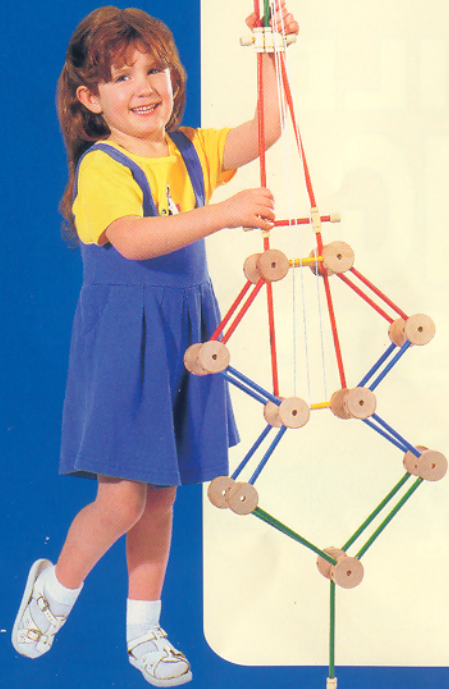

THE CLASSIC
TINKERTOY[®]
CONSTRUCTION SET

**BUILD
BIG
FAST!**

AGES 3 & UP

WARNING:

CHOKING HAZARD — Small parts.

Not for children under 3 years.

THE CLASSIC
TINKERTOY[®]
CONSTRUCTION SET

Thank you for purchasing the Tinkertoy[®] Special Edition Crane set! Each year, a different and exciting Special Edition theme will be introduced to keep the building play fun and fresh. With this set, you can combine real wood and plastic pieces to create large-scale working cranes with string to lift the bucket and wrecking ball. Refer to the pictures on the package to build a Special Edition crane or other designs. Look for other Tinkertoy[®] building sets to make the creations shown in this design guide. For even larger structures, combine this set with other sets - the only limit to what you can build is your imagination!

Clock

Space Buggy

Hammock

Tank

CLASSIC

CONSTRUCTION
SET

A CLASSIC
REAL WOOD PIECES!
SINCE 1913

Ferris Wheel