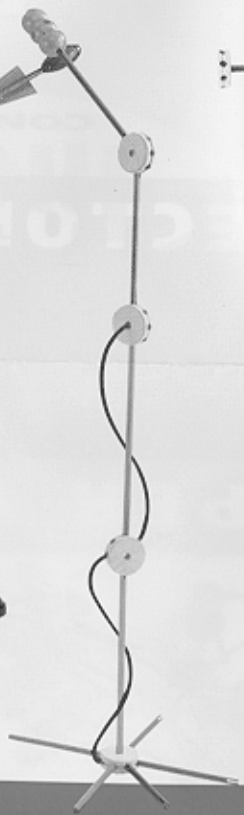

THE CLASSIC  
**TINKERTOY**<sup>®</sup>  
CONSTRUCTION SET

**BUILD  
BIG  
FAST!**

AGES **3+**

**WARNING:**

**CHOKING HAZARD** - Small parts.  
Not for children under 3 years.

A CLASSIC  
REAL WOOD PIECES!  
SINCE 1913

Push the pods  
around the monorail!

Monorail

Space Shuttle

Guitar

Swing Set

Satellite Truck

Tractor/Cart

Microphone/Stand

**JUNIOR**

BUILDER SET

A CLASSIC  
REAL WOOD PIECES!  
SINCE 1913

Airplane

Tank

Working Elevator

Race Car

Open and close  
handles to move arms!