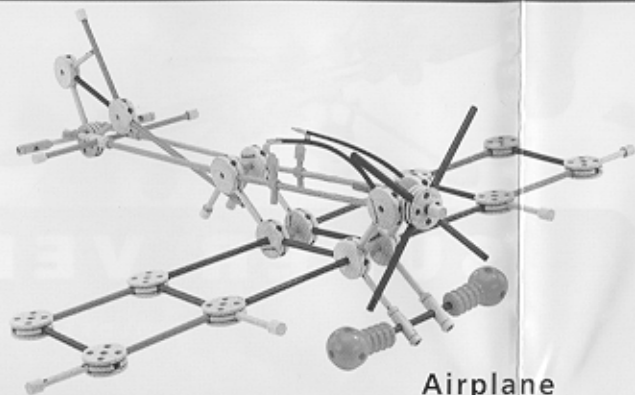

THE CLASSIC  
**TINKERTOY**<sup>®</sup>  
CONSTRUCTION SET

**BUILD  
BIG  
FAST!**

AGES **3+**

**WARNING:**

**CHOKING HAZARD** - Small parts.  
Not for children under 3 years.

A CLASSIC  
REAL WOOD PIECES!  
SINCE 1913

Push the pods  
around the monorail!

Monorail

Space Shuttle

Guitar

Swing Set

Satellite Truck

Tractor/Cart

Microphone/Stand

**JUNIOR**

BUILDER SET

A CLASSIC  
REAL WOOD PIECES!  
SINCE 1913

Airplane

Tank

Working Elevator

Race Car

Open and close  
handles to move arms!