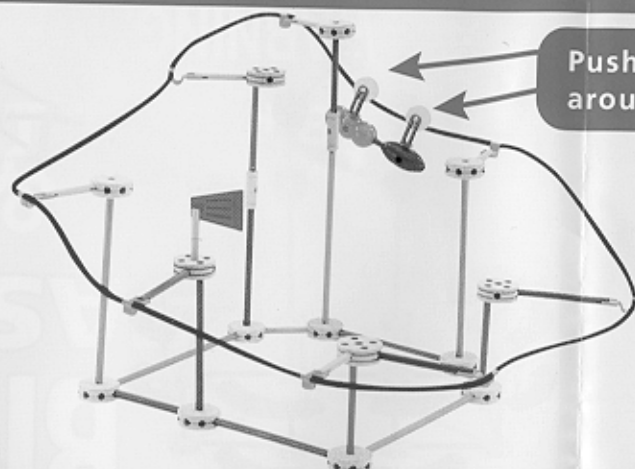

THE CLASSIC  
**TINKERTOY**<sup>®</sup>  
CONSTRUCTION SET

**BUILD  
BIG  
FAST!**

AGES **3+**

**WARNING:**

**CHOKING HAZARD** - Small parts.  
Not for children under 3 years.

A CLASSIC  
REAL WOOD PIECES!  
SINCE 1913

Push the pods  
around the monorail!

Monorail

Space Shuttle

Guitar

Swing Set

Satellite Truck

Tractor/Cart

Microphone/Stand

**JUNIOR**

BUILDER SET

A CLASSIC  
REAL WOOD PIECES!  
SINCE 1913

Airplane

Tank

Working Elevator

Race Car

Open and close  
handles to move arms!