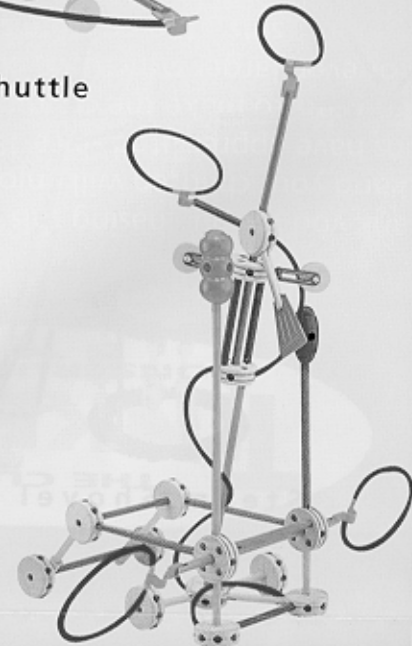

THE CLASSIC  
**TINKERTOY**<sup>®</sup>  
CONSTRUCTION SET

**BUILD  
BIG  
FAST!**

AGES **3+**

**WARNING:**

**CHOKING HAZARD** - Small parts.  
Not for children under 3 years.

A CLASSIC  
REAL WOOD PIECES!  
SINCE 1913

Push the pods  
around the monorail!

Monorail

Space Shuttle

Guitar

Swing Set

Satellite Truck

Tractor/Cart

Microphone/Stand

**JUNIOR**

BUILDER SET

A CLASSIC  
REAL WOOD PIECES!  
SINCE 1913

Airplane

Tank

Working Elevator

Race Car

Open and close  
handles to move arms!