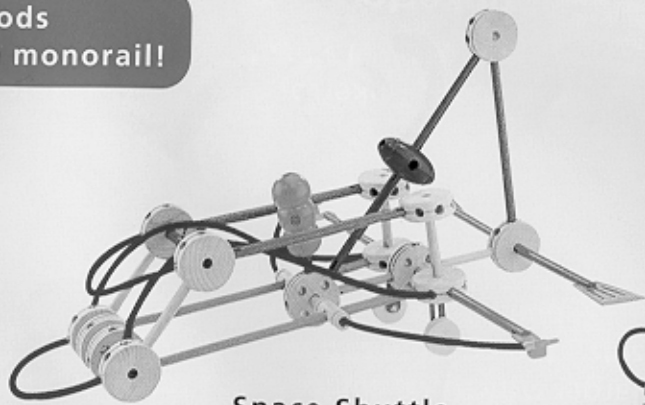

THE CLASSIC  
**TINKERTOY**<sup>®</sup>  
CONSTRUCTION SET

**BUILD  
BIG  
FAST!**

AGES **3+**

**WARNING:**

**CHOKING HAZARD** - Small parts.  
Not for children under 3 years.

A CLASSIC  
REAL WOOD PIECES!  
SINCE 1913

Push the pods  
around the monorail!

Monorail

Space Shuttle

Guitar

Swing Set

Satellite Truck

Tractor/Cart

Microphone/Stand

**JUNIOR**

BUILDER SET

A CLASSIC  
REAL WOOD PIECES!  
SINCE 1913

Airplane

Tank

Working Elevator

Race Car

Open and close  
handles to move arms!