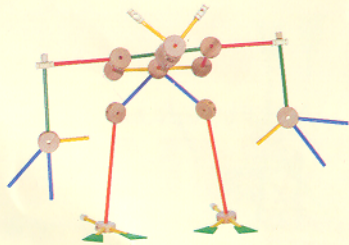

THE CLASSIC
TINKERTOY[®]
CONSTRUCTION SET

**BUILD
BIG
FAST!**

AGES 3 & UP

WARNING:

CHOKING HAZARD — Small parts.

Not for children under 3 years.

THE CLASSIC
TINKERTOY[®]
CONSTRUCTION SET

Thank you for purchasing the Tinkertoy[®] Special Edition Crane set! Each year, a different and exciting Special Edition theme will be introduced to keep the building play fun and fresh. With this set, you can combine real wood and plastic pieces to create large-scale working cranes with string to lift the bucket and wrecking ball. Refer to the pictures on the package to build a Special Edition crane or other designs. Look for other Tinkertoy[®] building sets to make the creations shown in this design guide. For even larger structures, combine this set with other sets - the only limit to what you can build is your imagination!

Duck

Dinosaur

Space Alien

Flower Garden

Swing Set

Dragster

JUMBO

BUILDER
SET

These variances do not affect the quality or performance of the Tinkertoy® product.

Super Tanker

Pirate Ship

Cargo Loader

Train Scene