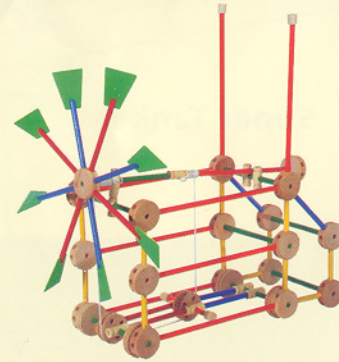

Fan-Powered Car