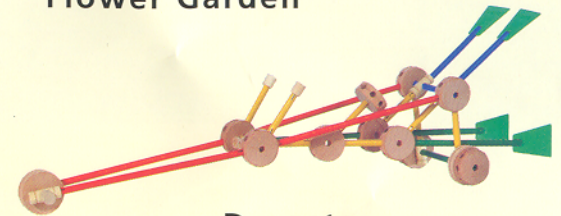

THE CLASSIC
TINKERTOY[®]
CONSTRUCTION SET

**BUILD
BIG
FAST!**

AGES 3 & UP

WARNING:

CHOKING HAZARD — Small parts.

Not for children under 3 years.

THE CLASSIC
TINKERTOY[®]
CONSTRUCTION SET

Thank you for purchasing the Tinkertoy[®] Special Edition Crane set! Each year, a different and exciting Special Edition theme will be introduced to keep the building play fun and fresh. With this set, you can combine real wood and plastic pieces to create large-scale working cranes with string to lift the bucket and wrecking ball. Refer to the pictures on the package to build a Special Edition crane or other designs. Look for other Tinkertoy[®] building sets to make the creations shown in this design guide. For even larger structures, combine this set with other sets - the only limit to what you can build is your imagination!

Duck

Dinosaur

Space Alien

Flower Garden

Swing Set

Dragster

JUMBO

BUILDER
SET