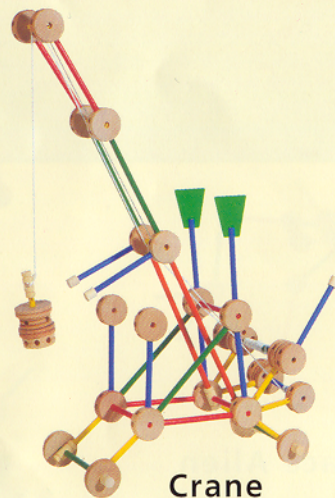

THE CLASSIC
TINKERTOY[®]
CONSTRUCTION SET

**BUILD
BIG
FAST!**

AGES 3 & UP

WARNING:

CHOKING HAZARD — Small parts.

Not for children under 3 years.

THE CLASSIC
TINKERTOY[®]
CONSTRUCTION SET

Thank you for purchasing the Tinkertoy[®] Special Edition Crane set! Each year, a different and exciting Special Edition theme will be introduced to keep the building play fun and fresh. With this set, you can combine real wood and plastic pieces to create large-scale working cranes with string to lift the bucket and wrecking ball. Refer to the pictures on the package to build a Special Edition crane or other designs. Look for other Tinkertoy[®] building sets to make the creations shown in this design guide. For even larger structures, combine this set with other sets - the only limit to what you can build is your imagination!

Clock

Space Buggy

Hammock

Tank

CLASSIC

CONSTRUCTION
SET

Ferris Wheel

All Terrain
Moon Buggy

Car, Trailer and Gas Pump

Jumbo Jet

Crane

Elevator

Thank you for purchasing this Tinkertoy® construction set, an American classic.

Because of the nature of wood and wood finishing techniques, there may be variations in color, texture and finishing for some pieces.

These variances do not affect the quality or performance of the Tinkertoy® product.

Super Tanker

Pirate Ship

Cargo Loader

Train Scene