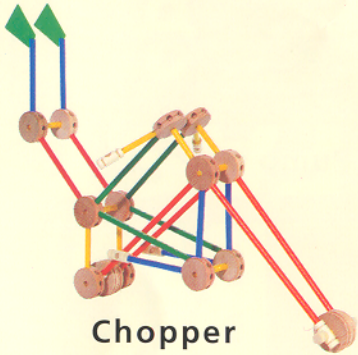

JUNIOR

BUILDER
SET

Chopper