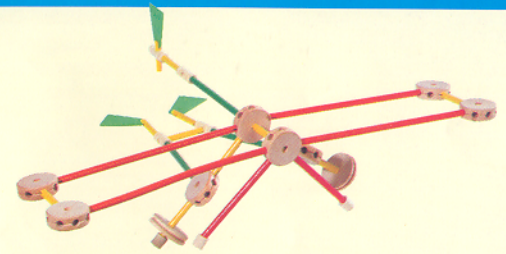

JUNIOR

BUILDER
SET

Airplane