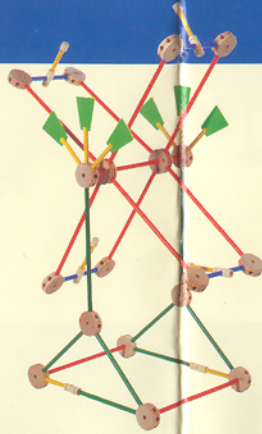

Ferris Wheel