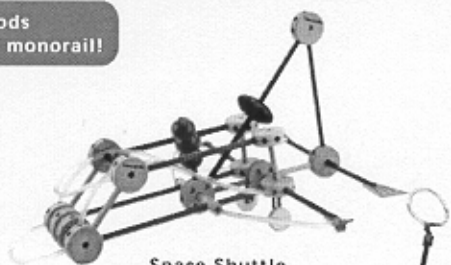

tinkertoy.com

© 2002 Hasbro. All Rights Reserved.
54808/54811/55129/55170
P/N 6152340000

AGES 3+

WARNING:
CHOKING HAZARD - Small parts.
Not for children under 3 years.

A CLASSIC
REAL WOOD PIECES!
SINCE 1913

Monorail

Push the pods
around the monorail!

Space Shuttle

Guitar

Microphone/Stand

Swing Set

Satellite Truck

Tractor/Cart