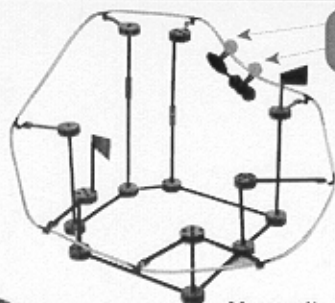

tinkertoy.com

© 2002 Hasbro. All Rights Reserved.
54808/54811/55129/55170
P/N 6152340000

AGES 3+

WARNING:
CHOKING HAZARD - Small parts.
Not for children under 3 years.

A CLASSIC
REAL WOOD PIECES!
SINCE 1913

Monorail

Push the pods
around the monorail!

Space Shuttle

Guitar

Microphone/Stand

Swing Set

Satellite Truck

Tractor/Cart