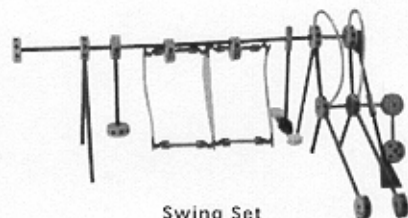

tinkertoy.com

© 2002 Hasbro. All Rights Reserved.
54808/54811/55129/55170
P/N 6152340000

AGES 3+

WARNING:
CHOKING HAZARD - Small parts.
Not for children under 3 years.

A CLASSIC
REAL WOOD PIECES!
SINCE 1913

Monorail

Push the pods
around the monorail!

Space Shuttle

Guitar

Microphone/Stand

Swing Set

Satellite Truck

Tractor/Cart