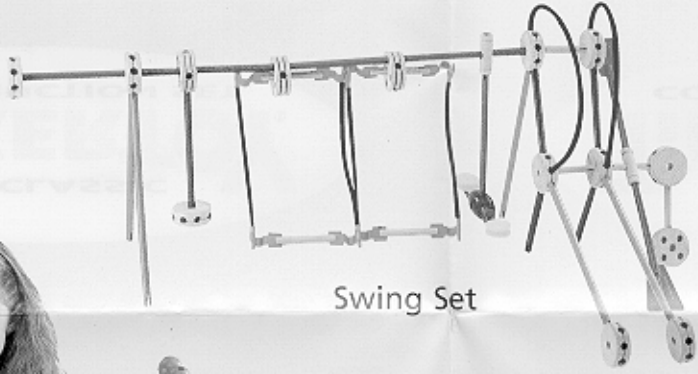

CHOKING HAZARD - Small parts.
Not for children under 3 years.

A CLASSIC
REAL WOOD PIECES!
SINCE 1913

Airplane

Motorcycle

Helicopter

Windmill

STARTER SET

A CLASSIC
REAL WOOD PIECES!
SINCE 1913

Push the pods around
the monorail!

Monorail

Space Shuttle

Swing Set

Satellite Truck

Guitar

Microphone/Stand

Tractor/Cart