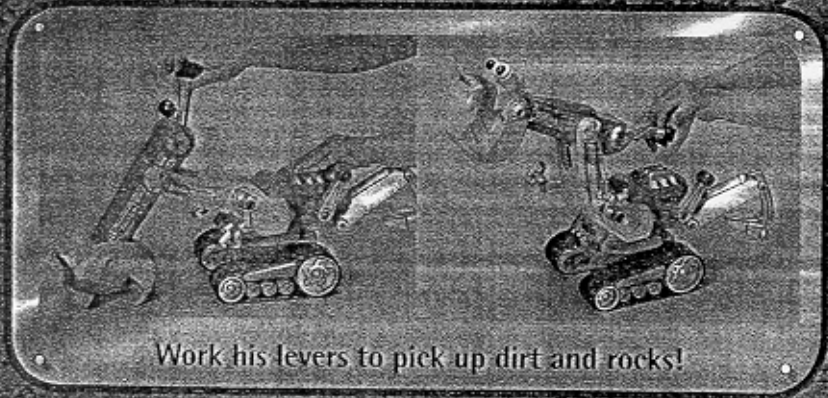

The logo features a stylized excavator character with a large, toothy mouth and a 'Tonka' brand name on its chest. Below the character, the word 'CHOMPER' is written in large, bold, outlined letters. Underneath that, 'MY TALKIN' TRUCKBOT™' is written in a smaller font inside a rectangular frame with rounded corners.

CHOMPER

MY TALKIN' TRUCKBOT™

Here comes the most fun-lovin' excavator ever...it's Chomper My Talkin' Truckbot! He loves to tell jokes and laugh. Move his levers to swing his tail and make him pick up stuff with his jaws—he even talks with his mouth full! When the workday is over, clean all the dirt off—Chomper is washable!

Move his arms...
he's ticklish!

"Nothing's better
than a rock sandwich"

"Ha Ho Ho, that
tickles...hee hee!"

Work his levers to pick up dirt and rocks!

“Thanks, I’m very hungry!”

Chomper can tell when his mouth is full!