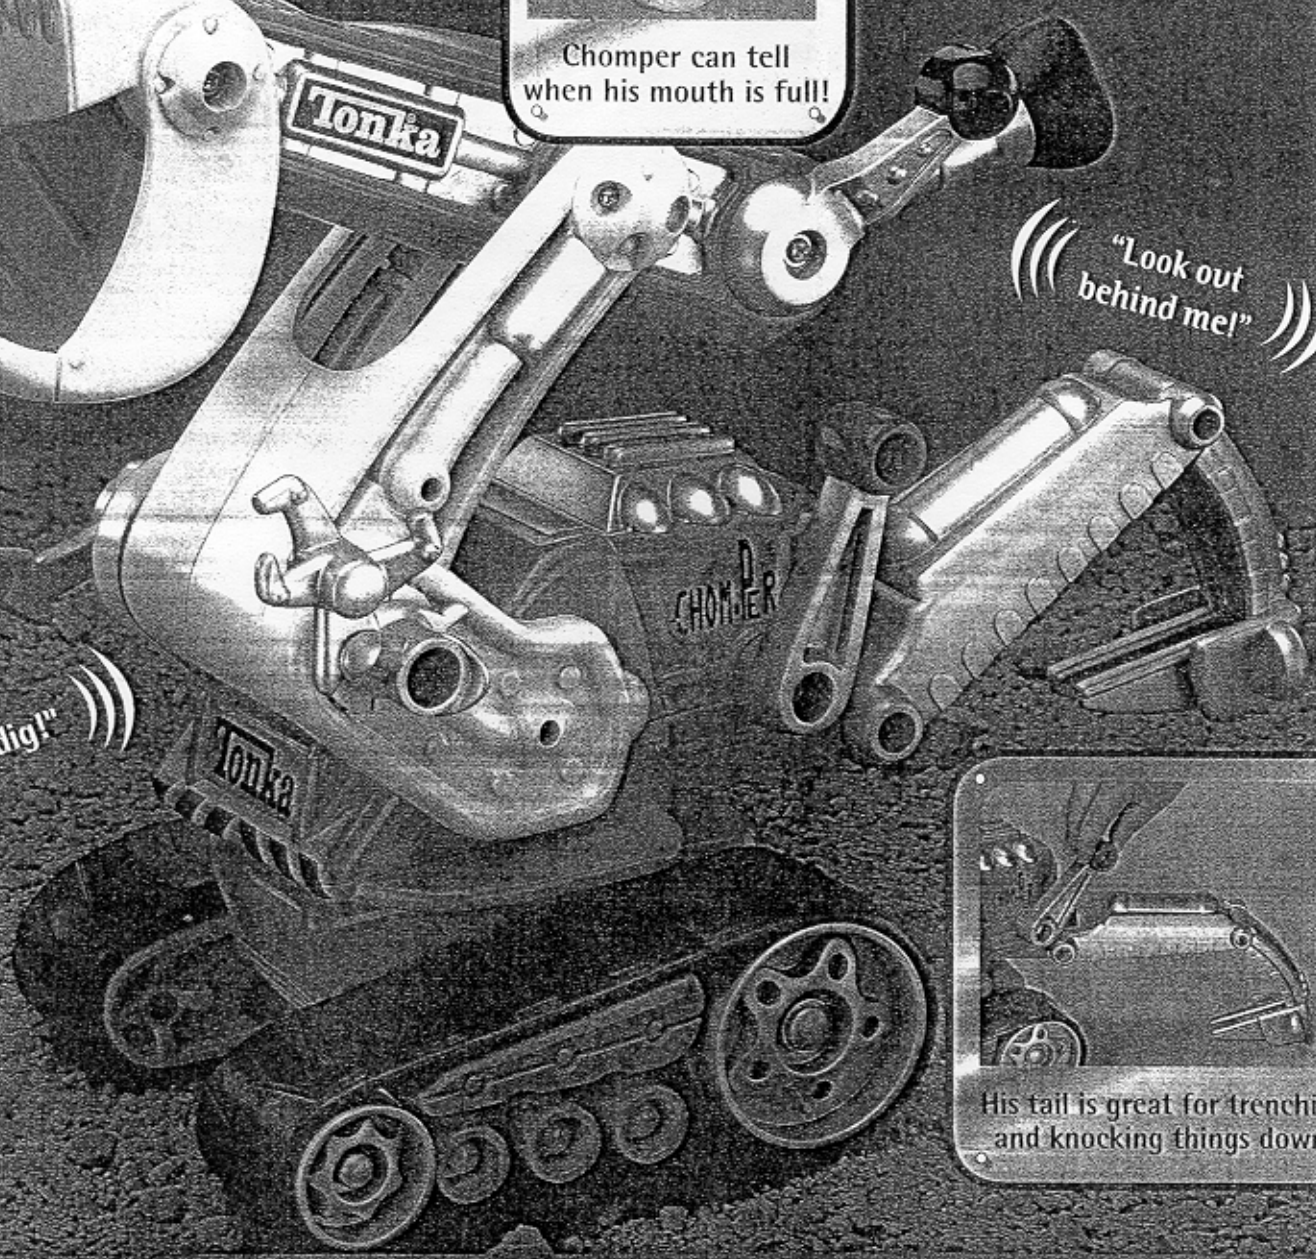

The logo features a stylized excavator character with a large, toothy mouth and a 'Tonka' brand name on its chest. Below the character, the word 'CHOMPER' is written in large, bold, outlined letters. Underneath that, 'MY TALKIN' TRUCKBOT™' is written in a smaller font inside a rectangular frame with rounded corners.

CHOMPER

MY TALKIN' TRUCKBOT™

Here comes the most fun-lovin' excavator ever...it's Chomper My Talkin' Truckbot! He loves to tell jokes and laugh. Move his levers to swing his tail and make him pick up stuff with his jaws—he even talks with his mouth full! When the workday is over, clean all the dirt off—Chomper is washable!

Move his arms...
he's ticklish!

"Nothing's better
than a rock sandwich"

"Ha Ho Ho, that
tickles...hee hee!"

Work his levers to pick up dirt and rocks!

“Thanks, I’m very hungry!”

Chomper can tell when his mouth is full!

He’s got plenty of fun things to say!

“Look out behind me!”

“Let’s go dig!”

His tail is great for trenching and knocking things down!