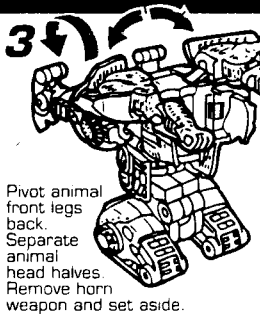

Pivot animal front legs back. Separate animal head halves. Remove horn weapon and set aside.

4

Flip back panel up and over exposing robot head. Rub hidden Energon™ Chip to reveal true allegiance. Close chest panels.