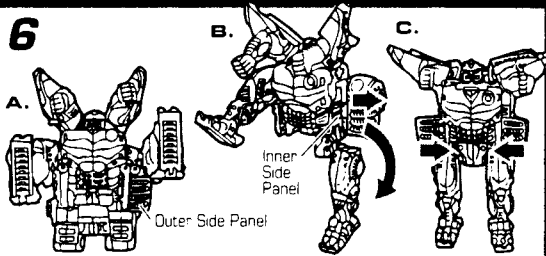

6

A. Open outer side panels. **B.** Slide inner side panels out and rotate downward. Extend and lower the legs. **C.** Push inner side panels in. Pivot hips inward and up to form robot legs as shown.