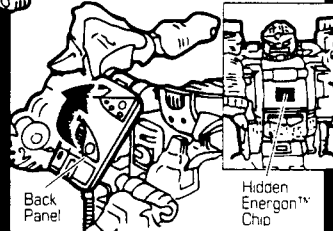

STRENGTH
100
INTELLIGENCE

60
SPEED

70
ENDURANCE

90
RANK

50
COURAGE

100
FIREPOWER

80
SKILL

70

**MAXIMAL™
RHINOX™**

FUNCTION: STRATEGIC DEFENSE

CHALLENGE LEVEL OF ROBOT CONVERSION

BASIC   INTERMEDIATE   ADVANCED   EXPERT

INSTRUCTIONS:

Excessive force is not necessary. Some parts are made to detach if excessive force is applied and are designed to be re-attached if separation does occur. Adult supervision may be necessary for younger children.

1 TRANSPORTATION MODE

Raise tracks, rotate feet up and close and lower tracks. Flip front skis under

2

Raise animal front legs. Rotate tracks down. Open chest panels and raise robot arms.

Pivot animal front legs back. Separate animal head halves. Remove horn weapon and set aside.

4

Flip back panel up and over exposing robot head. Rub hidden Energon™ Chip to reveal true allegiance. Close chest panels.

5

Swing animal front legs forward. Rotate entire lower section behind back

6

A. Open outer side panels. **B.** Slide inner side panels out and rotate downward. Extend and lower the legs. **C.** Push inner side panels in. Pivot hips inward and up to form robot legs as shown.

7

Place weapon in robot hand and position arms as shown.

Reverse the order of the instructions to convert back into Rhinox.

Have an adult cut along dotted lines.

PROOF OF PURCHASE

© 1997 HASBRO, INC.
Pawtucket, Rhode Island 02862.
All Rights Reserved.

Manufactured under license
from Takara Co., Ltd.

Check Us Out On-Line!
<http://www.hasbro.com>

MADE IN CHINA
547389.00

RHINOX™