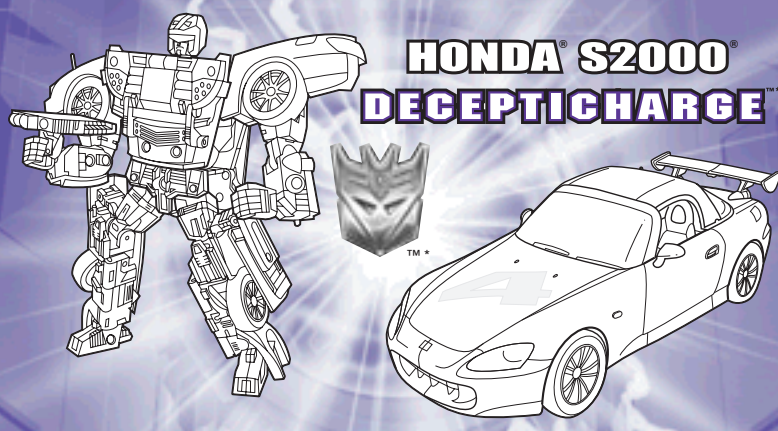

TRANSFORMERS ALTERNATORS

ROBOTS IN DISGUISE®

HONDA® S2000®
DECEPTICHARGE™

AGES 5+

81323/81300 Asst.

WARNING:

CHOKING HAZARD—Small parts.
Not for children under 3 years.

P/N 64633000