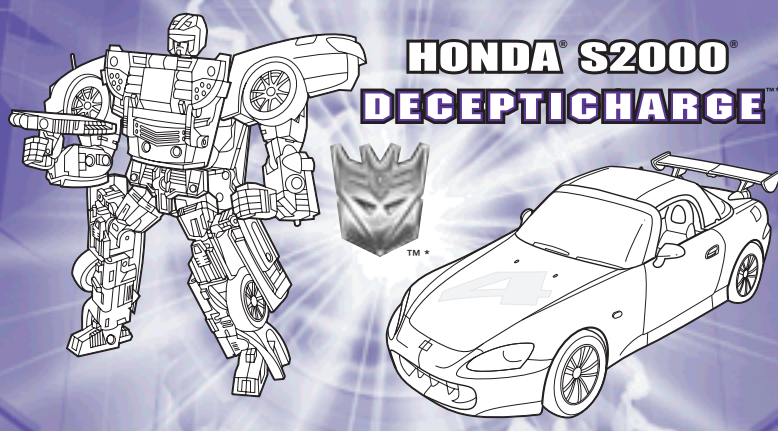

TRANSFORMERS ALTERNATORS

ROBOTS IN DISGUISE®

HONDA® S2000®
DECEPTICHARGE™

AGES 5+

81323/81300 Asst.

WARNING:

CHOKING HAZARD-Small parts.
Not for children under 3 years.

P/N 64633000