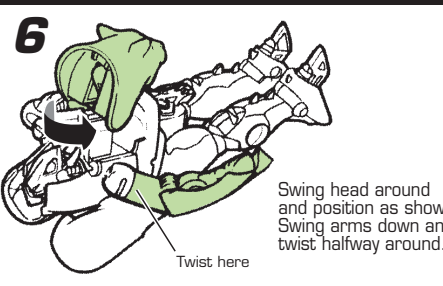

# TRANSFORMERS® BEAST WARS®

AGES 5+

81181/81147 Asst.

**NOTE:** Some parts are made to detach if excessive force is applied and are designed to be reattached if separation occurs. Adult supervision may be necessary for younger children.

Reverse order of instructions to convert back into beast.

**2**  
UPPER TORSO

Collect all six Series 1 BEAST WARS® 10th Anniversary Figures to build TRANS-MUTATE™!

Some poses may require hand support. Product and colors may vary.