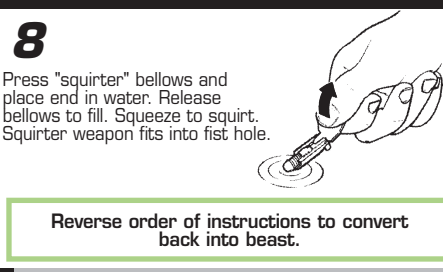

# TRANSFORMERS® BEAST WARS®

AGES 5+

81181/81147 Asst.

**NOTE:** Some parts are made to detach if excessive force is applied and are designed to be reattached if separation occurs. Adult supervision may be necessary for younger children.

Reverse order of instructions to convert back into beast.

**2**  
UPPER TORSO

Collect all six Series 1 BEAST WARS® 10th Anniversary Figures to build TRANS-MUTATE™!

Some poses may require hand support. Product and colors may vary.