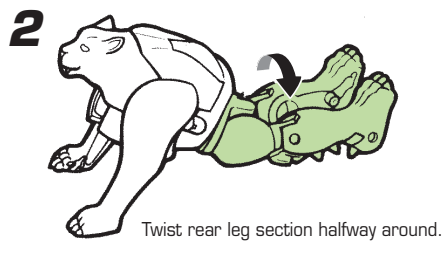

# TRANSFORMERS® BEAST WARS®

AGES 5+

81181/81147 Asst.

**NOTE:** Some parts are made to detach if excessive force is applied and are designed to be reattached if separation occurs. Adult supervision may be necessary for younger children.

Reverse order of instructions to convert back into beast.

**2**  
UPPER TORSO

Collect all six Series 1 BEAST WARS® 10th Anniversary Figures to build TRANS-MUTATE™!

Some poses may require hand support. Product and colors may vary.