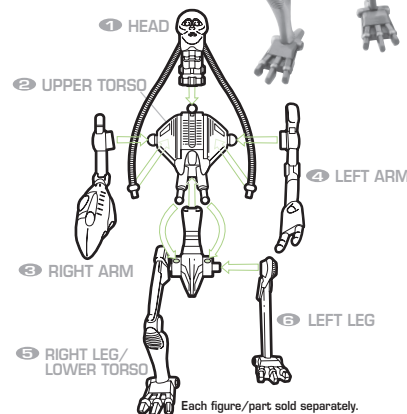

# TRANSFORMERS® BEAST WARS®

AGES 5+

81181/81147 Asst.

**NOTE:** Some parts are made to detach if excessive force is applied and are designed to be reattached if separation occurs. Adult supervision may be necessary for younger children.

Reverse order of instructions to convert back into beast.

**2**  
UPPER TORSO

Collect all six Series 1 BEAST WARS® 10th Anniversary Figures to build TRANS-MUTATE™!

Some poses may require hand support. Product and colors may vary.