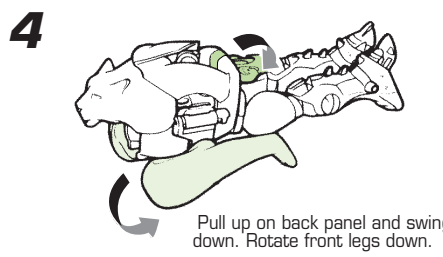

# TRANSFORMERS® BEAST WARS®

AGES 5+

81181/81147 Asst.

**NOTE:** Some parts are made to detach if excessive force is applied and are designed to be reattached if separation occurs. Adult supervision may be necessary for younger children.

Reverse order of instructions to convert back into beast.

**2**  
UPPER TORSO

Collect all six Series 1 BEAST WARS® 10th Anniversary Figures to build TRANS-MUTATE™!

Some poses may require hand support. Product and colors may vary.