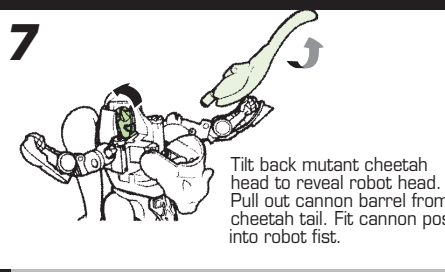

# TRANSFORMERS® BEAST WARS®

AGES 5+

81181/81147 Asst.

**NOTE:** Some parts are made to detach if excessive force is applied and are designed to be reattached if separation occurs. Adult supervision may be necessary for younger children.

Reverse order of instructions to convert back into beast.

**2**  
UPPER TORSO

Collect all six Series 1 BEAST WARS® 10th Anniversary Figures to build TRANS-MUTATE™!

Some poses may require hand support. Product and colors may vary.