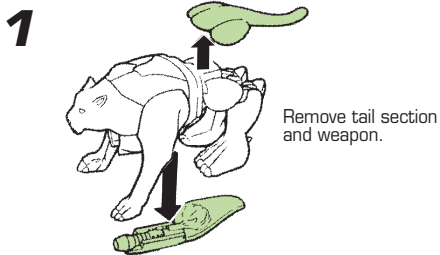

# TRANSFORMERS® BEAST WARS®

AGES 5+

81181/81147 Asst.

**NOTE:** Some parts are made to detach if excessive force is applied and are designed to be reattached if separation occurs. Adult supervision may be necessary for younger children.

Reverse order of instructions to convert back into beast.

**2**  
UPPER TORSO

Collect all six Series 1 BEAST WARS® 10th Anniversary Figures to build TRANS-MUTATE™!

Some poses may require hand support. Product and colors may vary.