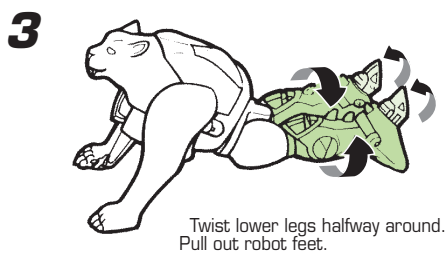

# TRANSFORMERS® BEAST WARS®

AGES 5+

81181/81147 Asst.

**NOTE:** Some parts are made to detach if excessive force is applied and are designed to be reattached if separation occurs. Adult supervision may be necessary for younger children.

Reverse order of instructions to convert back into beast.

**2**  
UPPER TORSO

Collect all six Series 1 BEAST WARS® 10th Anniversary Figures to build TRANS-MUTATE™!

Some poses may require hand support. Product and colors may vary.