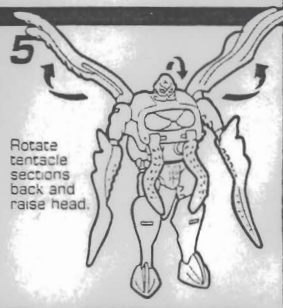

5

Rotate tentacle sections back and raise head.