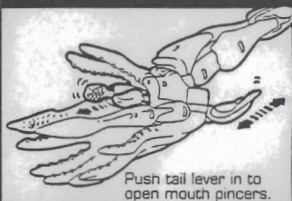

1 ATTACK WEAPON

Push tail lever in to open mouth pincers.