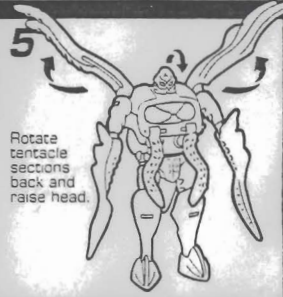

5

Rotate tentacle sections back and raise head.