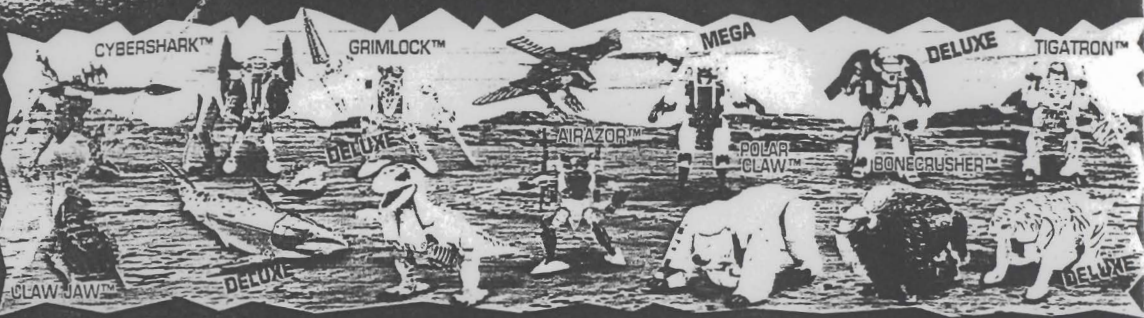

WARS™

THE TRANSFORMERS®

MAXIMALS™

PREDACONS™