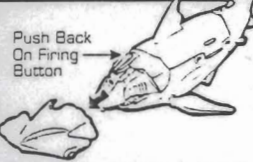

1 ATTACK WEAPONS

Push Back On Button