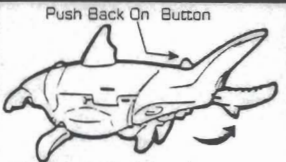

1 ATTACK WEAPONS

Push button on back tail of shark to activate tail weapon. Manually reset tail weapon.