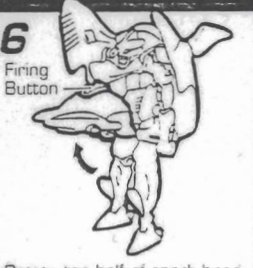

Rotate top half of shark head up to fire. Press button to fire shark head.