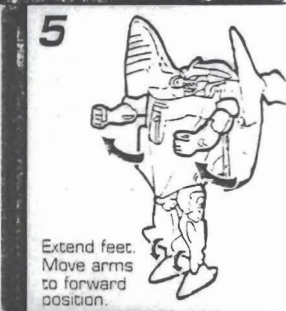

Extend feet. Move arms to forward position.