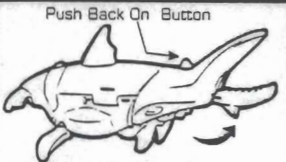

1 ATTACK WEAPONS

Push Back On Button