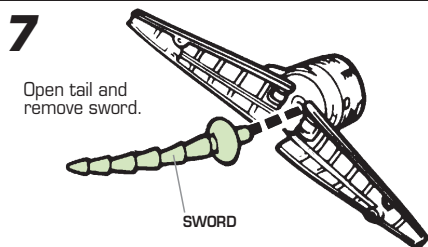

TRANSFORMERS® BEAST WARS®

AGES 5+

81203/81147 Asst.

NOTE: Some parts are made to detach if excessive force is applied and are designed to be reattached if separation occurs. Adult supervision may be necessary for younger children.

Build
TRANS-MUTATE™
Includes part 4 of 6!

(each figure/part sold separately.)

Collect all six Series 1
BEAST WARS® 10th
Anniversary Figures to
build TRANS-MUTATE™!

4
LEFT ARM

Some poses may require hand support.
Product and colors may vary.