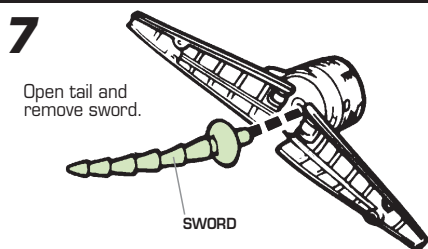

TRANSFORMERS® BEAST WARS®

AGES 5+

81203/81147 Asst.

NOTE: Some parts are made to detach if excessive force is applied and are designed to be reattached if separation occurs. Adult supervision may be necessary for younger children.

Collect all six Series 1
BEAST WARS® 10th
Anniversary Figures to
build TRANS-MUTATE™!

4
LEFT ARM

Some poses may require hand support.
Product and colors may vary.

TRANSFORMERS.COM

Reverse order of instructions to convert
back into beast.