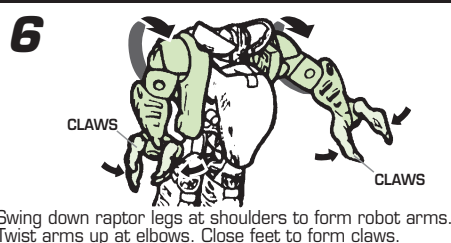

TRANSFORMERS® BEAST WARS®

AGES 5+

81203/81147 Asst.

NOTE: Some parts are made to detach if excessive force is applied and are designed to be reattached if separation occurs. Adult supervision may be necessary for younger children.

Collect all six Series 1
BEAST WARS® 10th
Anniversary Figures to
build TRANS-MUTATE™!

4
LEFT ARM

Some poses may require hand support.
Product and colors may vary.

TRANSFORMERS.COM

Reverse order of instructions to convert
back into beast.