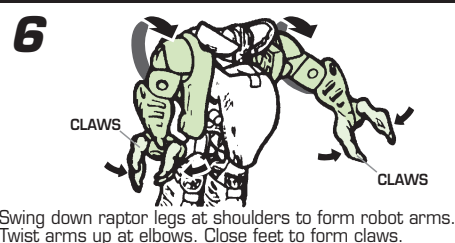

TRANSFORMERS® BEAST WARS®

AGES 5+

81203/81147 Asst.

NOTE: Some parts are made to detach if excessive force is applied and are designed to be reattached if separation occurs. Adult supervision may be necessary for younger children.

Build
TRANS-MUTATE™
Includes part 4 of 6!

(each figure/part sold separately.)

Collect all six Series 1
BEAST WARS® 10th
Anniversary Figures to
build TRANS-MUTATE™!

4
LEFT ARM

Some poses may require hand support.
Product and colors may vary.