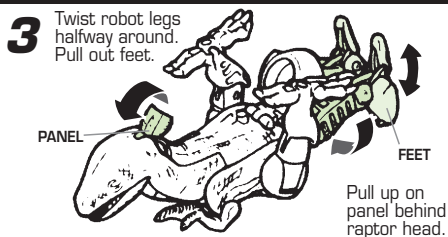

TRANSFORMERS® BEAST WARS®

AGES 5+

81203/81147 Asst.

NOTE: Some parts are made to detach if excessive force is applied and are designed to be reattached if separation occurs. Adult supervision may be necessary for younger children.

Build
TRANS-MUTATE™
Includes part 4 of 6!

(each figure/part sold separately.)

Collect all six Series 1
BEAST WARS® 10th
Anniversary Figures to
build TRANS-MUTATE™!

4
LEFT ARM

Some poses may require hand support.
Product and colors may vary.