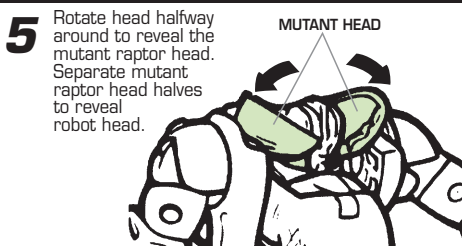

TRANSFORMERS® BEAST WARS®

AGES 5+

81203/81147 Asst.

NOTE: Some parts are made to detach if excessive force is applied and are designed to be reattached if separation occurs. Adult supervision may be necessary for younger children.

Build
TRANS-MUTATE™
Includes part 4 of 6!

(each figure/part sold separately.)

Collect all six Series 1
BEAST WARS® 10th
Anniversary Figures to
build TRANS-MUTATE™!

4
LEFT ARM

Some poses may require hand support.
Product and colors may vary.