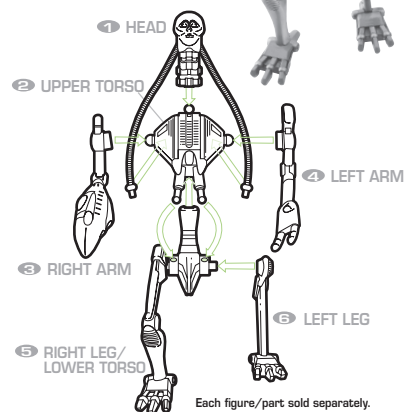

TRANSFORMERS® BEAST WARS®

AGES 5+

81203/81147 Asst.

NOTE: Some parts are made to detach if excessive force is applied and are designed to be reattached if separation occurs. Adult supervision may be necessary for younger children.

Build
TRANS-MUTATE™
Includes part 4 of 6!

(each figure/part sold separately.)

Collect all six Series 1
BEAST WARS® 10th
Anniversary Figures to
build TRANS-MUTATE™!

4
LEFT ARM

Some poses may require hand support.
Product and colors may vary.