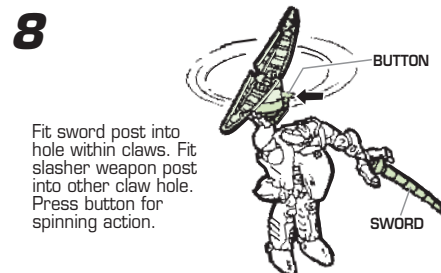

TRANSFORMERS® BEAST WARS®

AGES 5+

81203/81147 Asst.

NOTE: Some parts are made to detach if excessive force is applied and are designed to be reattached if separation occurs. Adult supervision may be necessary for younger children.

Build
TRANS-MUTATE™
Includes part 4 of 6!

(each figure/part sold separately.)

Collect all six Series 1
BEAST WARS® 10th
Anniversary Figures to
build TRANS-MUTATE™!

4
LEFT ARM

Some poses may require hand support.
Product and colors may vary.