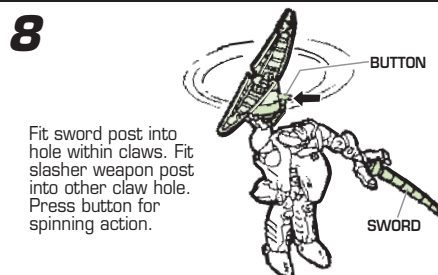

TRANSFORMERS® BEAST WARS®

AGES 5+

81203/81147 Asst.

NOTE: Some parts are made to detach if excessive force is applied and are designed to be reattached if separation occurs. Adult supervision may be necessary for younger children.

Collect all six Series 1
BEAST WARS® 10th
Anniversary Figures to
build TRANS-MUTATE™!

4
LEFT ARM

Some poses may require hand support.
Product and colors may vary.

TRANSFORMERS.COM

Reverse order of instructions to convert
back into beast.