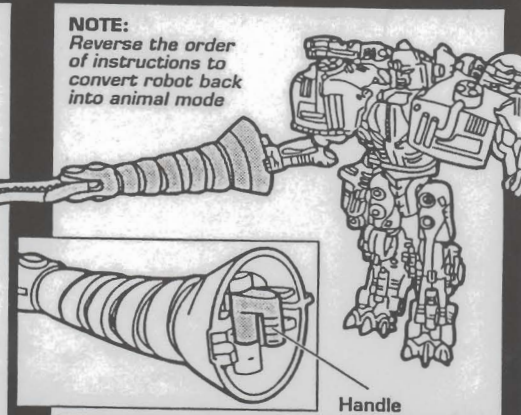

INSTRUCTIONS AGES 5 & UP

**BEAST WARS™
TRANSFORMERS™**

CHALLENGE LEVEL OF ROBOT CONVERSION

BASIC	INTERMEDIATE	ADVANCED	EXPERT
		█	

TRANSMETAL™

MEGATRON™

TRANSPORTATION MODE

Raise turbines. Rub hidden Energon™ Chip to reveal true allegiance. Flip feet up and lower blades. Close turbines and roller blades before changing animal into robot.

STEP 1

Remove animal tail/weapon and set aside. Raise animal hips and open side panels.

STEP 2

Extend animal legs back and rotate lower half of robot completely around. Position holster.

STEP 3

Stand robot up then pivot animal chest panels and robot arms out into position as shown. Rotate animal head down and into robot's back.

STEP 4

Tilt turbines back then raise them inserting tab into slot in back of animal's head.

STEP 5

Rotate handle in tail weapon out and place in robot hand as shown. Manually open and close claw.

Kenner

©1997 HASBRO, INC.
Pawtucket, Rhode Island 02862
Manufactured under license from
Takara Co., Ltd.
All Rights Reserved.