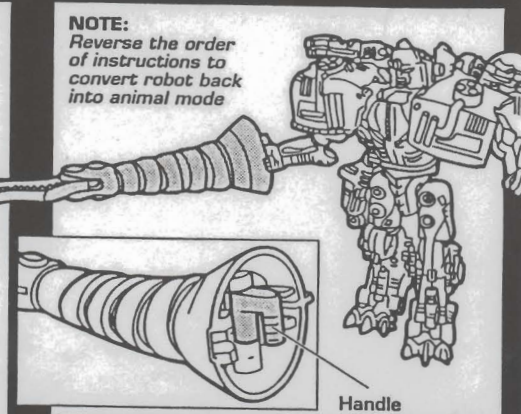

INSTRUCTIONS AGES 5 & UP

**BEAST WARS
TRANSFORMERS™**

CHALLENGE LEVEL OF ROBOT CONVERSION

BASIC	INTERMEDIATE	ADVANCED	EXPERT
		█	

TRANSMETAL™

MEGATRON™

TRANSPORTATION MODE

Raise turbines. Rub hidden Energon™ Chip to reveal true allegiance. Flip feet up and lower blades. Close turbines and roller blades before changing animal into robot.

STEP 1

Remove animal tail/weapon and set aside. Raise animal hips and open side panels.

STEP 2

Extend animal legs back and rotate lower half of robot completely around. Position holster.

STEP 3

Stand robot up then pivot animal chest panels and robot arms out into position as shown. Rotate animal head down and into robot's back.

STEP 4

Tilt turbines back then raise them inserting tab into slot in back of animal's head.

STEP 5

Rotate handle in tail weapon out and place in robot hand as shown. Manually open and close claw.

Kenner

©1997 HASBRO, INC.
Pawtucket, Rhode Island 02862
Manufactured under license from
Takara Co., Ltd.
All Rights Reserved.