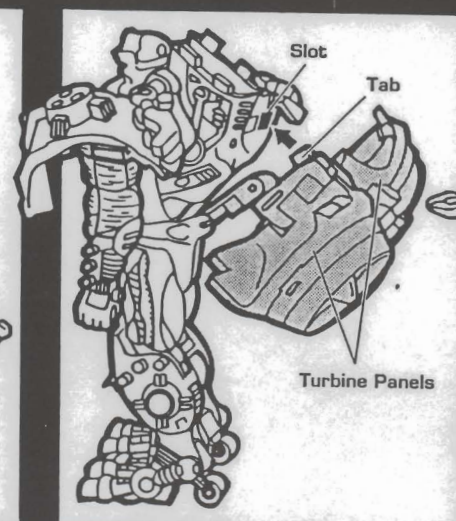

INSTRUCTIONS AGES 5 & UP

**BEAST WARS™
TRANSFORMERS™**

CHALLENGE LEVEL OF ROBOT CONVERSION

BASIC	INTERMEDIATE	ADVANCED	EXPERT
		█	

TRANSMETAL™

MEGATRON™

TRANSPORTATION MODE

Raise turbines. Rub hidden Energon™ Chip to reveal true allegiance. Flip feet up and lower blades. Close turbines and roller blades before changing animal into robot.

STEP 1

Remove animal tail/weapon and set aside. Raise animal hips and open side panels.

STEP 2

Extend animal legs back and rotate lower half of robot completely around. Position holster.

STEP 3

Stand robot up then pivot animal chest panels and robot arms out into position as shown. Rotate animal head down and into robot's back.

STEP 4

Tilt turbines back then raise them inserting tab into slot in back of animal's head.

STEP 5

Rotate handle in tail weapon out and place in robot hand as shown. Manually open and close claw.

Kenner

©1997 HASBRO, INC.
Pawtucket, Rhode Island 02862
Manufactured under license from
Takara Co., Ltd.
All Rights Reserved.