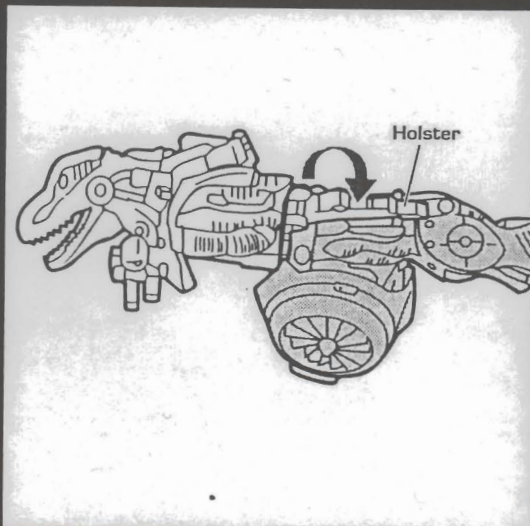

INSTRUCTIONS AGES 5 & UP

**BEAST WARS
TRANSFORMERS™**

CHALLENGE LEVEL OF ROBOT CONVERSION

BASIC	INTERMEDIATE	ADVANCED	EXPERT
		█	

TRANSMETAL™

MEGATRON™

TRANSPORTATION MODE

Raise turbines. Rub hidden Energon™ Chip to reveal true allegiance. Flip feet up and lower blades. Close turbines and roller blades before changing animal into robot.

STEP 1

Remove animal tail/weapon and set aside. Raise animal hips and open side panels.

STEP 2

Extend animal legs back and rotate lower half of robot completely around. Position holster.

STEP 3

Stand robot up then pivot animal chest panels and robot arms out into position as shown. Rotate animal head down and into robot's back.

STEP 4

Tilt turbines back then raise them inserting tab into slot in back of animal's head.

STEP 5

Rotate handle in tail weapon out and place in robot hand as shown. Manually open and close claw.

Kenner

©1997 HASBRO, INC.
Pawtucket, Rhode Island 02862
Manufactured under license from
Takara Co., Ltd.
All Rights Reserved.