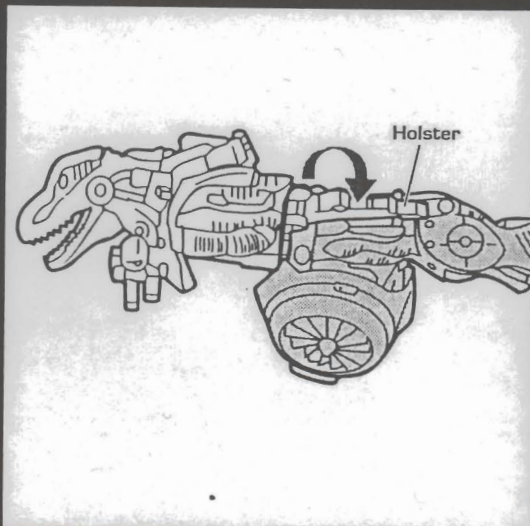

INSTRUCTIONS AGES 5 & UP

**BEAST WARS™
TRANSFORMERS™**

CHALLENGE LEVEL OF ROBOT CONVERSION

BASIC	INTERMEDIATE	ADVANCED	EXPERT
		█	

TRANSMETAL™

MEGATRON™

TRANSPORTATION MODE

Raise turbines. Rub hidden Energon™ Chip to reveal true allegiance. Flip feet up and lower blades. Close turbines and roller blades before changing animal into robot.

STEP 1

Remove animal tail/weapon and set aside. Raise animal hips and open side panels.

STEP 2

Extend animal legs back and rotate lower half of robot completely around. Position holster.

STEP 3

Stand robot up then pivot animal chest panels and robot arms out into position as shown. Rotate animal head down and into robot's back.

STEP 4

Tilt turbines back then raise them inserting tab into slot in back of animal's head.

STEP 5

Rotate handle in tail weapon out and place in robot hand as shown. Manually open and close claw.

Kenner

©1997 HASBRO, INC.
Pawtucket, Rhode Island 02862
Manufactured under license from
Takara Co., Ltd.
All Rights Reserved.