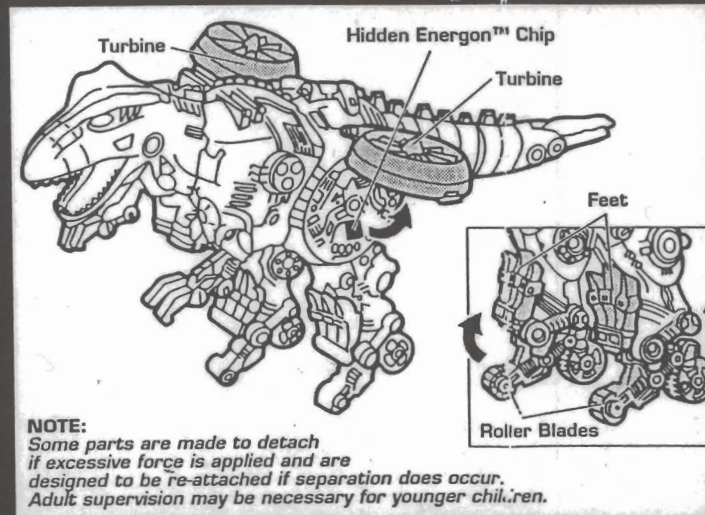

INSTRUCTIONS AGES 5 & UP

**BEAST WARS™
TRANSFORMERS™**

CHALLENGE LEVEL OF ROBOT CONVERSION

BASIC	INTERMEDIATE	ADVANCED	EXPERT
		█	

TRANSMETAL™

MEGATRON™

TRANSPORTATION MODE

Raise turbines. Rub hidden Energon™ Chip to reveal true allegiance. Flip feet up and lower blades. Close turbines and roller blades before changing animal into robot.

STEP 1

Remove animal tail/weapon and set aside. Raise animal hips and open side panels.

STEP 2

Extend animal legs back and rotate lower half of robot completely around. Position holster.

STEP 3

Stand robot up then pivot animal chest panels and robot arms out into position as shown. Rotate animal head down and into robot's back.

STEP 4

Tilt turbines back then raise them inserting tab into slot in back of animal's head.

STEP 5

Rotate handle in tail weapon out and place in robot hand as shown. Manually open and close claw.

Kenner

©1997 HASBRO, INC.
Pawtucket, Rhode Island 02862
Manufactured under license from
Takara Co., Ltd.
All Rights Reserved.