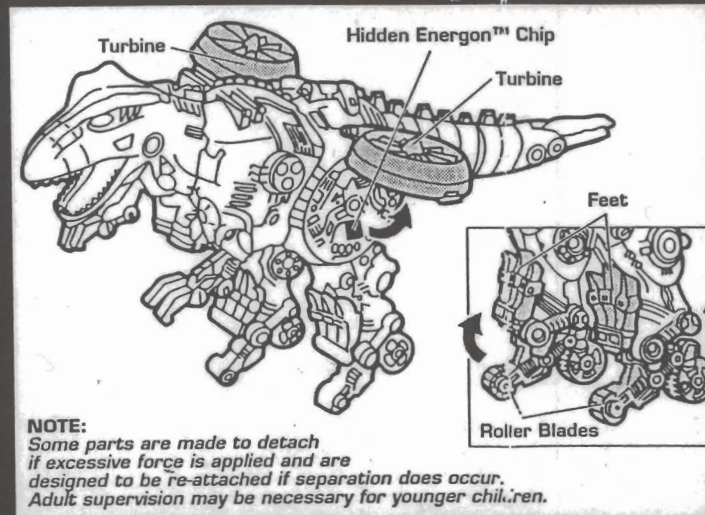

INSTRUCTIONS AGES 5 & UP

**BEAST WARS
TRANSFORMERS™**

CHALLENGE LEVEL OF ROBOT CONVERSION

BASIC	INTERMEDIATE	ADVANCED	EXPERT
		█	

TRANSMETAL™

MEGATRON™

TRANSPORTATION MODE

Raise turbines. Rub hidden Energon™ Chip to reveal true allegiance. Flip feet up and lower blades. Close turbines and roller blades before changing animal into robot.

STEP 1

Remove animal tail/weapon and set aside. Raise animal hips and open side panels.

STEP 2

Extend animal legs back and rotate lower half of robot completely around. Position holster.

STEP 3

Stand robot up then pivot animal chest panels and robot arms out into position as shown. Rotate animal head down and into robot's back.

STEP 4

Tilt turbines back then raise them inserting tab into slot in back of animal's head.

STEP 5

Rotate handle in tail weapon out and place in robot hand as shown. Manually open and close claw.

Kenner

©1997 HASBRO, INC.
Pawtucket, Rhode Island 02862
Manufactured under license from
Takara Co., Ltd.
All Rights Reserved.