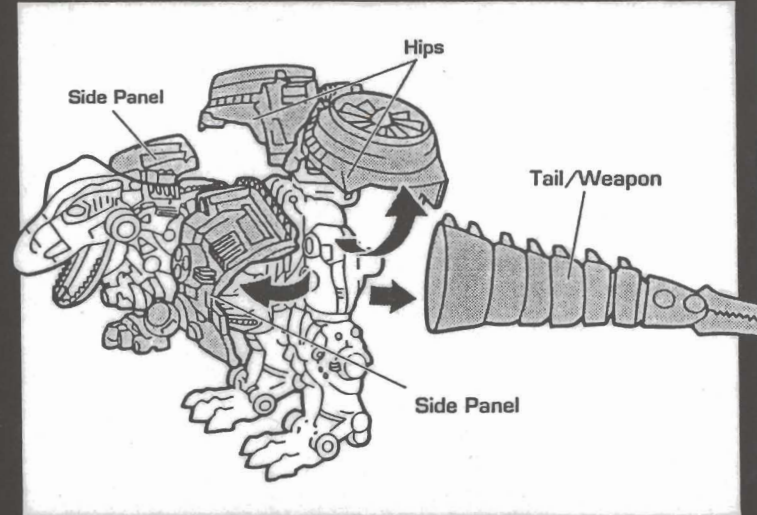

INSTRUCTIONS AGES 5 & UP

**BEAST WARS™
TRANSFORMERS™**

CHALLENGE LEVEL OF ROBOT CONVERSION

BASIC	INTERMEDIATE	ADVANCED	EXPERT
		█	

TRANSMETAL™

MEGATRON™

TRANSPORTATION MODE

Raise turbines. Rub hidden Energon™ Chip to reveal true allegiance. Flip feet up and lower blades. Close turbines and roller blades before changing animal into robot.

STEP 1

Remove animal tail/weapon and set aside. Raise animal hips and open side panels.

STEP 2

Extend animal legs back and rotate lower half of robot completely around. Position holster.

STEP 3

Stand robot up then pivot animal chest panels and robot arms out into position as shown. Rotate animal head down and into robot's back.

STEP 4

Tilt turbines back then raise them inserting tab into slot in back of animal's head.

STEP 5

Rotate handle in tail weapon out and place in robot hand as shown. Manually open and close claw.

Kenner

©1997 HASBRO, INC.
Pawtucket, Rhode Island 02862
Manufactured under license from
Takara Co., Ltd.
All Rights Reserved.