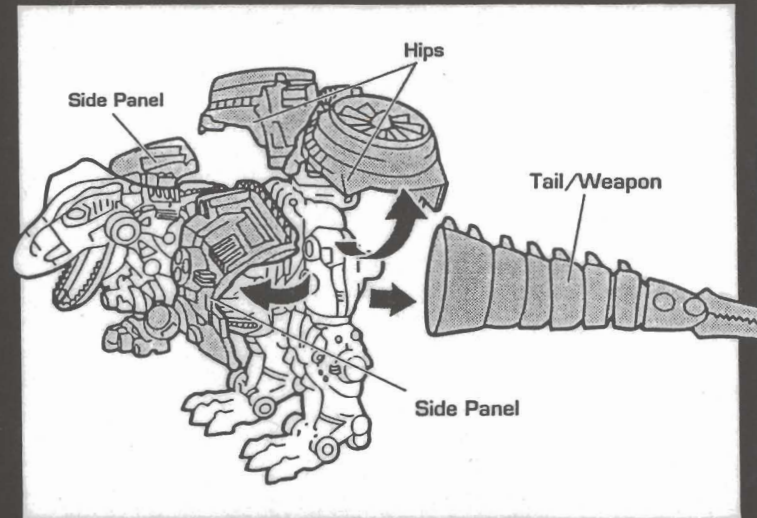

INSTRUCTIONS AGES 5 & UP

**BEAST WARS
TRANSFORMERS™**

CHALLENGE LEVEL OF ROBOT CONVERSION

BASIC	INTERMEDIATE	ADVANCED	EXPERT
		█	

TRANSMETAL™

MEGATRON™

TRANSPORTATION MODE

Raise turbines. Rub hidden Energon™ Chip to reveal true allegiance. Flip feet up and lower blades. Close turbines and roller blades before changing animal into robot.

STEP 1

Remove animal tail/weapon and set aside. Raise animal hips and open side panels.

STEP 2

Extend animal legs back and rotate lower half of robot completely around. Position holster.

STEP 3

Stand robot up then pivot animal chest panels and robot arms out into position as shown. Rotate animal head down and into robot's back.

STEP 4

Tilt turbines back then raise them inserting tab into slot in back of animal's head.

STEP 5

Rotate handle in tail weapon out and place in robot hand as shown. Manually open and close claw.

Kenner

©1997 HASBRO, INC.
Pawtucket, Rhode Island 02862
Manufactured under license from
Takara Co., Ltd.
All Rights Reserved.