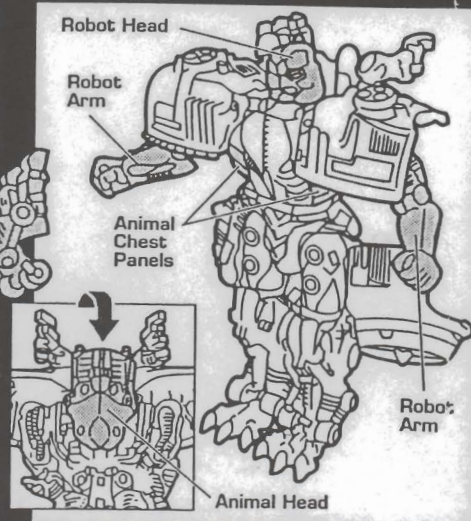

INSTRUCTIONS AGES 5 & UP

**BEAST WARS
TRANSFORMERS™**

CHALLENGE LEVEL OF ROBOT CONVERSION

BASIC	INTERMEDIATE	ADVANCED	EXPERT
		█	

TRANSMETAL™

MEGATRON™

TRANSPORTATION MODE

Raise turbines. Rub hidden Energon™ Chip to reveal true allegiance. Flip feet up and lower blades. Close turbines and roller blades before changing animal into robot.

STEP 1

Remove animal tail/weapon and set aside. Raise animal hips and open side panels.

STEP 2

Extend animal legs back and rotate lower half of robot completely around. Position holster.

STEP 3

Stand robot up then pivot animal chest panels and robot arms out into position as shown. Rotate animal head down and into robot's back.

STEP 4

Tilt turbines back then raise them inserting tab into slot in back of animal's head.

STEP 5

Rotate handle in tail weapon out and place in robot hand as shown. Manually open and close claw.

Kenner

©1997 HASBRO, INC.
Pawtucket, Rhode Island 02862
Manufactured under license from
Takara Co., Ltd.
All Rights Reserved.