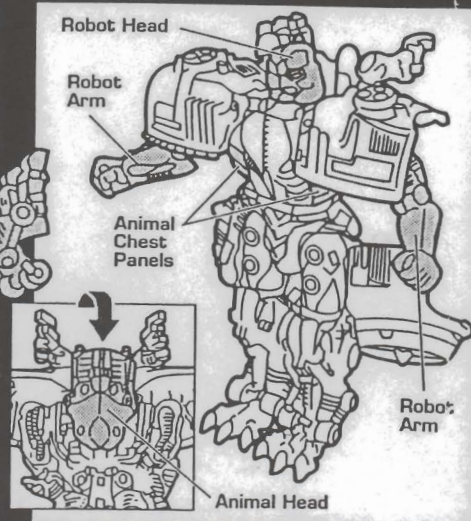

INSTRUCTIONS AGES 5 & UP

**BEAST WARS™
TRANSFORMERS™**

CHALLENGE LEVEL OF ROBOT CONVERSION

BASIC	INTERMEDIATE	ADVANCED	EXPERT
		█	

TRANSMETAL™

MEGATRON™

TRANSPORTATION MODE

Raise turbines. Rub hidden Energon™ Chip to reveal true allegiance. Flip feet up and lower blades. Close turbines and roller blades before changing animal into robot.

STEP 1

Remove animal tail/weapon and set aside. Raise animal hips and open side panels.

STEP 2

Extend animal legs back and rotate lower half of robot completely around. Position holster.

STEP 3

Stand robot up then pivot animal chest panels and robot arms out into position as shown. Rotate animal head down and into robot's back.

STEP 4

Tilt turbines back then raise them inserting tab into slot in back of animal's head.

STEP 5

Rotate handle in tail weapon out and place in robot hand as shown. Manually open and close claw.

Kenner

©1997 HASBRO, INC.
Pawtucket, Rhode Island 02862
Manufactured under license from
Takara Co., Ltd.
All Rights Reserved.