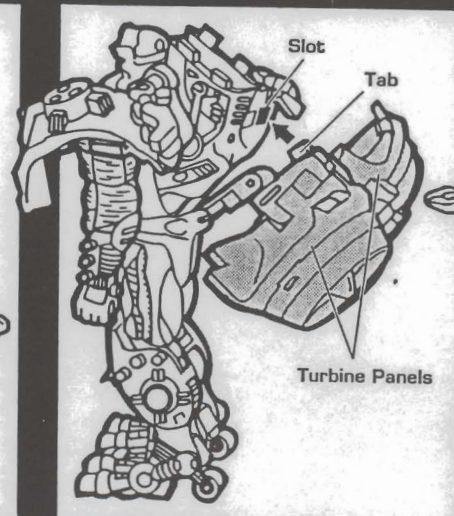

INSTRUCTIONS AGES 5 & UP

**BEAST WARS
TRANSFORMERS™**

CHALLENGE LEVEL OF ROBOT CONVERSION

BASIC	INTERMEDIATE	ADVANCED	EXPERT
		█	

TRANSMETAL™

MEGATRON™

TRANSPORTATION MODE

Raise turbines. Rub hidden Energon™ Chip to reveal true allegiance. Flip feet up and lower blades. Close turbines and roller blades before changing animal into robot.

STEP 1

Remove animal tail/weapon and set aside. Raise animal hips and open side panels.

STEP 2

Extend animal legs back and rotate lower half of robot completely around. Position holster.

STEP 3

Stand robot up then pivot animal chest panels and robot arms out into position as shown. Rotate animal head down and into robot's back.

STEP 4

Tilt turbines back then raise them inserting tab into slot in back of animal's head.

STEP 5

Rotate handle in tail weapon out and place in robot hand as shown. Manually open and close claw.

Kenner

©1997 HASBRO, INC.
Pawtucket, Rhode Island 02862
Manufactured under license from
Takara Co., Ltd.
All Rights Reserved.