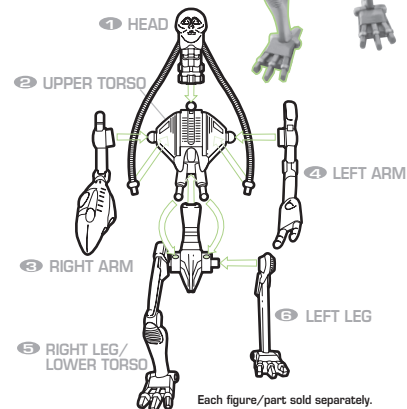

TRANSFORMERS® BEAST WARS™

AGES 5+

81179/81147 Asst.

NOTE: Some parts are made to detach if excessive force is applied and are designed to be reattached if separation occurs. Adult supervision may be necessary for younger children.

1

2

3

4

5

6

Collect all six Series 1
BEAST WARS® 10th
Anniversary Figures to
build TRANS-MUTATE™!

5
RIGHT LEG/
LOWER TORSO