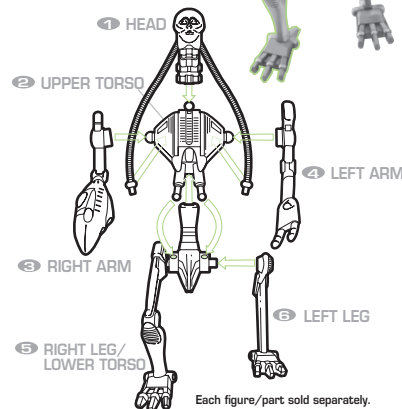

TRANSFORMERS® BEAST WARS™

AGES 5+

81179/81147 Asst.

NOTE: Some parts are made to detach if excessive force is applied and are designed to be reattached if separation occurs. Adult supervision may be necessary for younger children.

1

2

3

4

5

6

Collect all six Series 1
BEAST WARS® 10th
Anniversary Figures to
build TRANS-MUTATE™!

5
RIGHT LEG/
LOWER TORSO