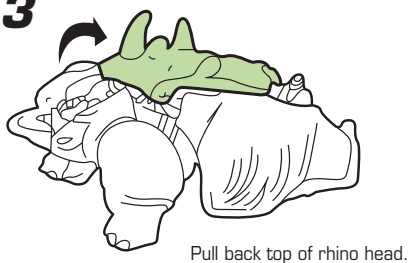

TRANSFORMERS® BEAST WARS™

AGES 5+

81179/81147 Asst.

NOTE: Some parts are made to detach if excessive force is applied and are designed to be reattached if separation occurs. Adult supervision may be necessary for younger children.

1

2

3

4

5

6

Collect all six Series 1
BEAST WARS® 10th
Anniversary Figures to
build TRANS-MUTATE™!

5
RIGHT LEG/
LOWER TORSO

Some poses may require hand support.
Product and colors may vary.

TRANSFORMERS.COM

Reverse order of instructions to convert
back into beast.

© 2005 Hasbro. All Rights Reserved.
TM & © denote U.S. Trademarks.
Manufactured under license from Takara Co., Ltd.

P/N 6534430000