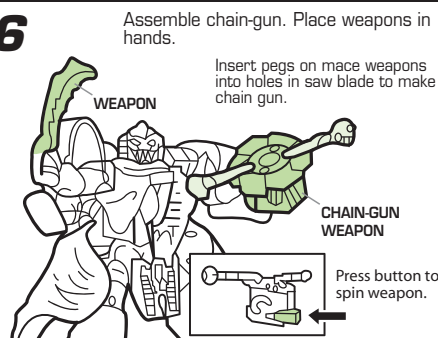

TRANSFORMERS® BEAST WARS™

AGES 5+

81179/81147 Asst.

NOTE: Some parts are made to detach if excessive force is applied and are designed to be reattached if separation occurs. Adult supervision may be necessary for younger children.

1

2

3

4

5

6

Collect all six Series 1
BEAST WARS® 10th
Anniversary Figures to
build TRANS-MUTATE™!

5
RIGHT LEG/
LOWER TORSO