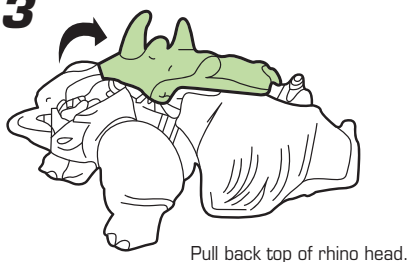

TRANSFORMERS® BEAST WARS™

AGES 5+

81179/81147 Asst.

NOTE: Some parts are made to detach if excessive force is applied and are designed to be reattached if separation occurs. Adult supervision may be necessary for younger children.

1

2

3

4

5

6

Collect all six Series 1
BEAST WARS® 10th
Anniversary Figures to
build TRANS-MUTATE™!

5
RIGHT LEG/
LOWER TORSO

Some poses may require hand support.
Product and colors may vary.

TRANSFORMERS.COM

Reverse order of instructions to convert
back into beast.

© 2005 Hasbro. All Rights Reserved.
TM & © denote U.S. Trademarks.
Manufactured under license from Takara Co., Ltd.

P/N 6534430000