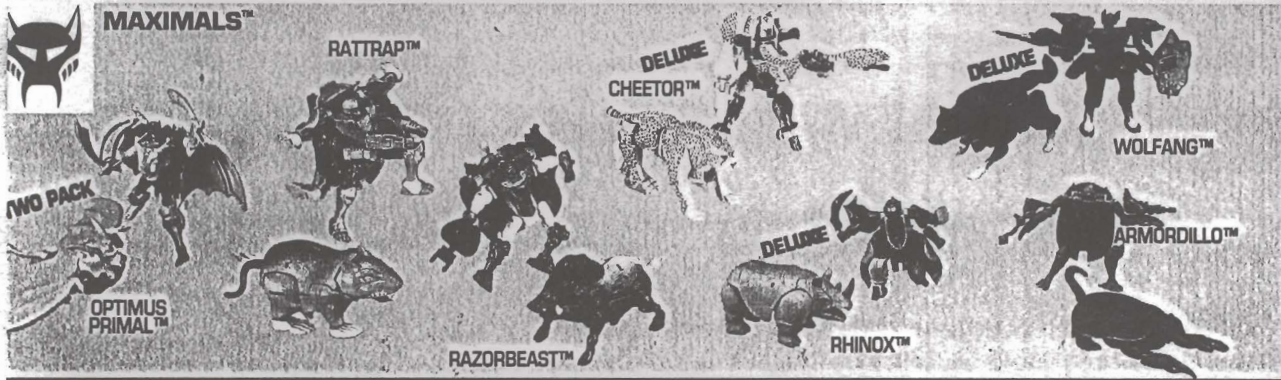

IO-GENETIC ENGINEERING HAS ALLOWED THE TRANSFORMERS TO CREATE A PERFECT CYBERNETIC FUSION BETWEEN FEROCIOUS ANIMALS AND MECHANICAL TECHNOLOGY. THE RESULT: HEROIC MAXIMALS VS. EVIL PREDACONS! ROBOT WARRIORS DISGUISED AS WILD ANIMALS IN AN EXPLOSIVE FIGHT TO THE FINISH! THE BEAST WARS HAVE BEGUN...COLLECT THEM ALL!

BEAST WARS™

THE TRANSFORMERS®