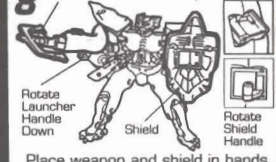

8 Insert Crossbow Notch Up

Place weapon and shield in hands.

PROOF OF PURCHASE

© 1995 HASBRO, INC., Pawtucket, Rhode Island 02862. All Rights Reserved. Manufactured under license from Takara Co., Ltd. ® denotes Reg. U.S. Pat. &™ Office.