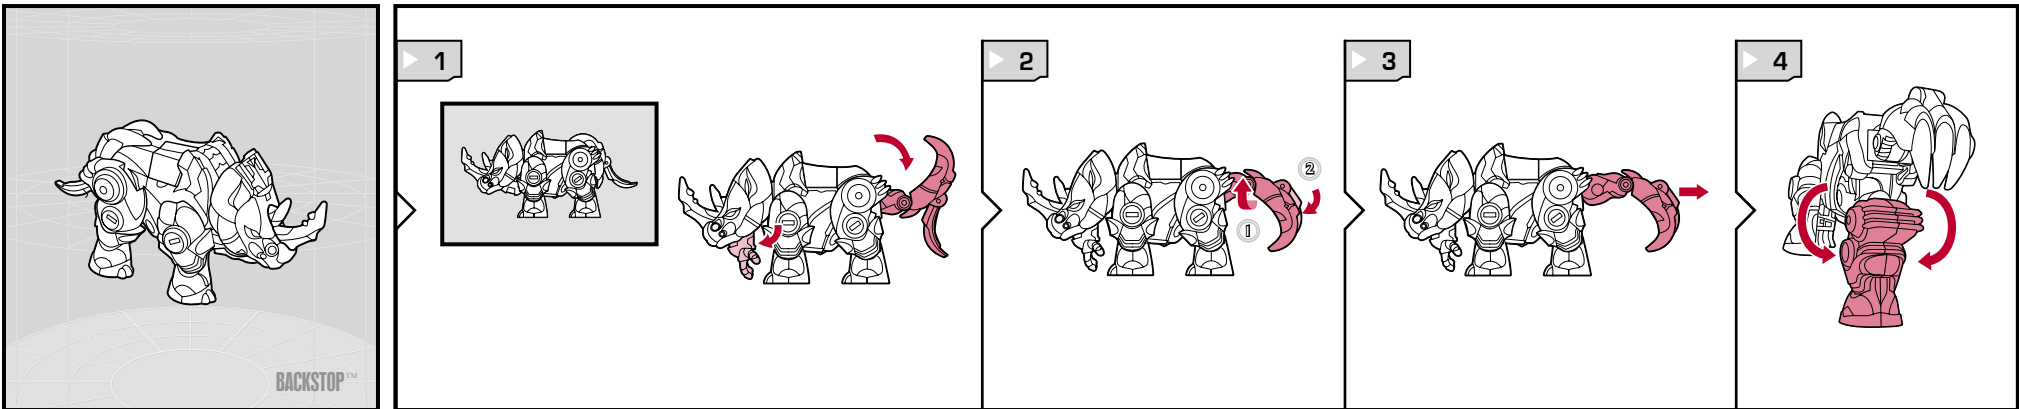

## CYBERTRON

ROBOTS IN DISGUISE

AGES 5+

80346/80285 Asst.

TRANSFORMERS.COM

NOTE: Some parts are made to detach if excessive force is applied and are designed to be reattached if separation occurs. Adult supervision may be necessary for younger children.

### CHANGING TO ROBOT

Reverse order of instructions to convert back into beast.