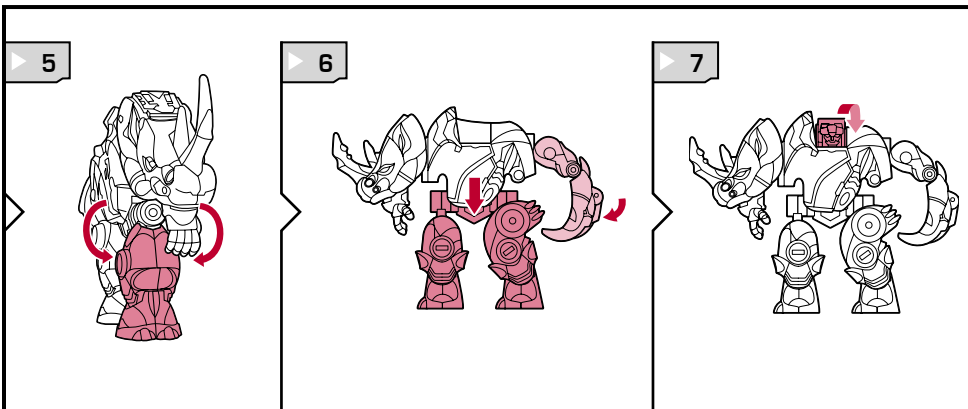

## CYBERTRON

ROBOTS IN DISGUISE

AGES 5+

80346/80285 Asst.

TRANSFORMERS.COM

NOTE: Some parts are made to detach if excessive force is applied and are designed to be reattached if separation occurs. Adult supervision may be necessary for younger children.

### CHANGING TO ROBOT

Reverse order of instructions to convert back into beast.