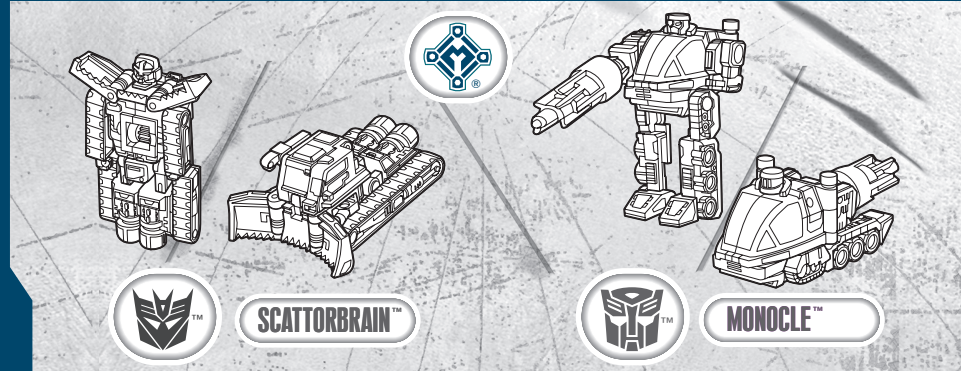

TRANSFORMERS

CYBERTRON™

ROBOTS IN DISGUISE®

AGES 5+

81191/81139 Asst.

NOTE: Some parts are made to detach if excessive force is applied and are designed to be reattached if separation occurs. Adult supervision may be necessary for younger children.