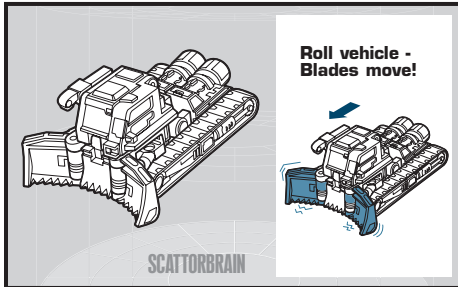

CHANGING TO ROBOT

Visit
Hasbro.com
TRANSFORMERS.COM

P/N 6535120000

© 2005 Hasbro. All Rights Reserved.
TM & © denote U.S. Trademarks.
Manufactured under license from Takara Co., Ltd.

Some poses may require hand support.
Product and colors may vary.

Reverse order of instructions
to convert back into vehicles.