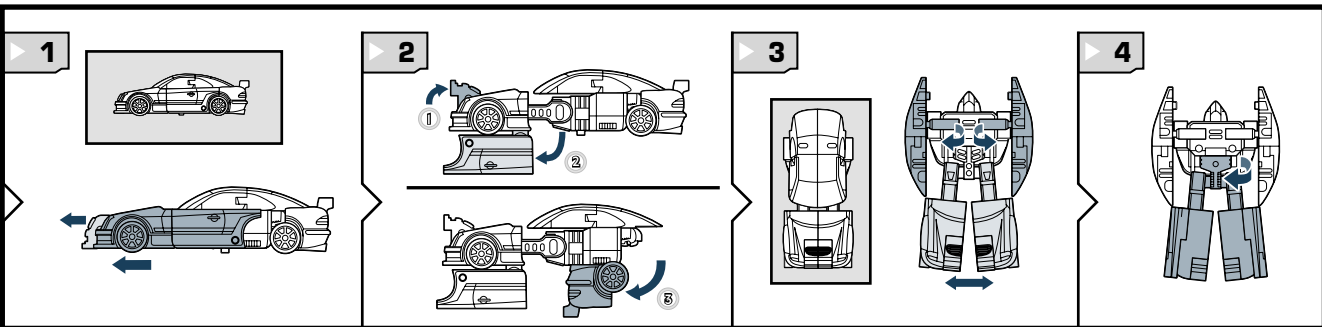

CHANGING TO ROBOT

Reverse order of instructions to convert back into vehicles.

© 2005 Hasbro. All Rights Reserved.
TM & © denote U.S. Trademarks.
Manufactured under license from Takara Co., Ltd.

Some poses may require hand support.
Product and colors may vary.

P/N 6503890000

TRANSFORMERS.COM