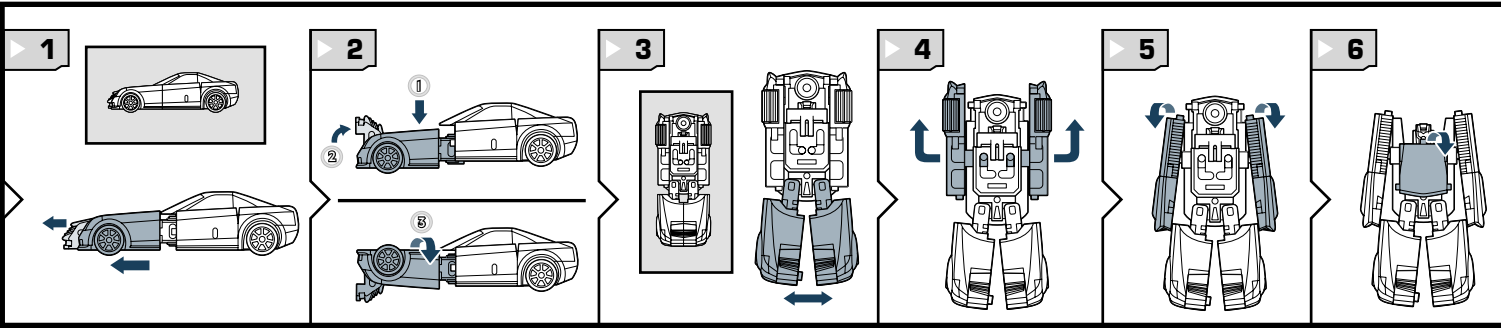

CHANGING TO ROBOT

Reverse order of instructions to convert back into vehicles.

© 2005 Hasbro. All Rights Reserved.
TM & © denote U.S. Trademarks.
Manufactured under license from Takara Co., Ltd.

Some poses may require hand support.
Product and colors may vary.

P/N 6503890000

TRANSFORMERS.COM