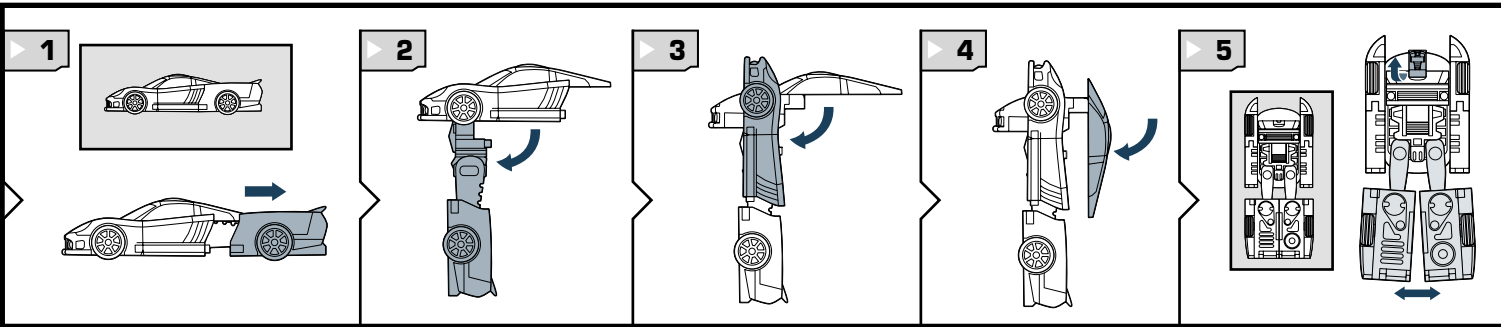

CHANGING TO ROBOT

Reverse order of instructions to convert back into vehicles.

© 2005 Hasbro. All Rights Reserved.
TM & © denote U.S. Trademarks.
Manufactured under license from Takara Co., Ltd.

Some poses may require hand support.
Product and colors may vary.

P/N 6503890000

TRANSFORMERS.COM