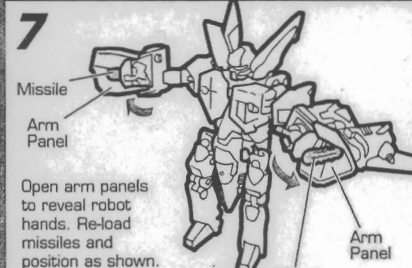

7 Open arm panels to reveal robot hands. Re-load missiles and position as shown.