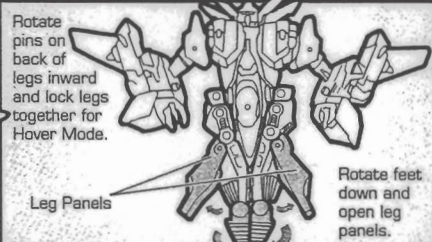

3 Return nose to original position. Turn jet over and pull wings out. Lower the robot legs. Rotate them out and position as shown.

4 Raise robot head up as shown.

5 Rotate robot lower section up. After rotating turn robot into upright position with head at the top.

6 Lower robot head down to chest. Close chest panels onto pins. Rotate legs in and lock onto pins. Open feet.

7 Open arm panels to reveal robot hands. Re-load missiles and position as shown.

8 HOVER MODE

Rotate pins on back of legs inward and lock legs together for Hover Mode.

CLIP AND SAVE INSTRUCTIONS:

Reverse the order of the instructions to convert back into jet.

Have an adult cut along dotted lines.