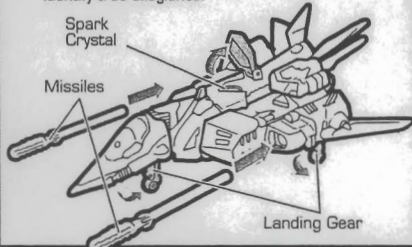

challenge yet as they struggle to free their planet!

TRANSFORMERS

EVIL VEHICONS™

JETSTORM Jet Fighter

Function: Aero-drone General
Motto: "I am not bound by the Law of the Land!"

The appointed General of Megatron's aero-drones, Jetstorm is the hotshot lord of the skies over the enslaved planet of Cybertron. Quite a talker, tends to engage in tactics of verbal intimidation. Headstrong attitude and less than modest personality often cause friction with the other generals - but impressive combat abilities speak for themselves. Outfitted with various types of energy blasters and plasma bombs. Extremely swift and maneuverable in vehicle mode. Rather flighty, Jetstorm never touches land - must convert into robot mode where he hovers over the ground.

pose requires hand support

STRENGTH	8
INTELLIGENCE	8
SPEED	10
ENDURANCE	8
RANK	9
COURAGE	7
FIREPOWER	9
SKILL	8

INSTRUCTIONS: Excessive force is not necessary. Some parts are made to detach if excessive force is applied and are designed to be re-attached if separation does occur. Adult supervision may be necessary for younger children.

1 Insert missiles into launchers. Lower landing gear. Open hatch on top to reveal Conversion Crystal and identify true allegiance.

2 ATTACK MODE

Press button behind cockpit to extend nose. Rotate manually side to side during scout missions.