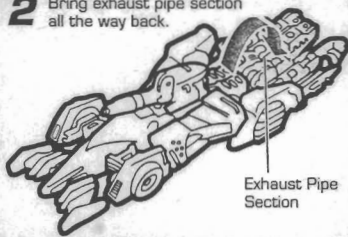

Exhaust Pipe Section