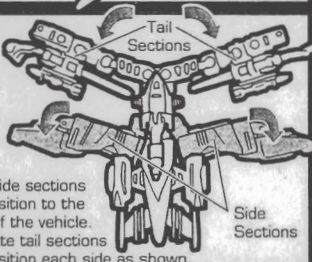

Missiles

4 Raise head/nose section straight up and then push down as shown.