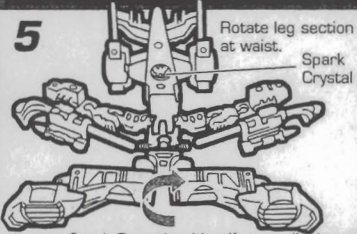

Side Sections

5 Rotate leg section at waist. Locate Spark Crystal to identify true allegiance.

Spark Crystal

6 Lower only the vehicle nose section down onto robot's back.