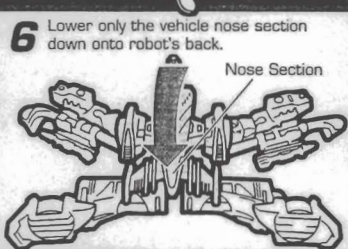

3

Open side sections and position to the sides of the vehicle. Separate tail sections and position each side as shown.

Side Sections

4

Raise head/nose section straight up and then push down as shown.

Head/Nose Section

5

Rotate leg section at waist. Locate Spark Crystal to identify true allegiance.

Spark Crystal

6

Lower only the vehicle nose section down onto robot's back.

Nose Section

7

Turn robot around. Position head onto chest. Lower legs and rotate them to face forward.