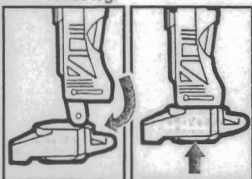

8 Rotate robot foot down. Push foot and hinge up into robot leg.