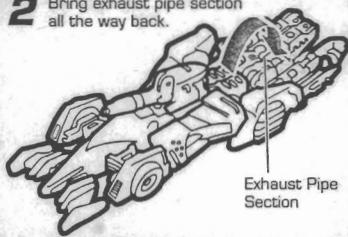

Exhaust Pipe Section

3

Open side sections and position to the sides of the vehicle. Separate tail sections and position each side as shown.