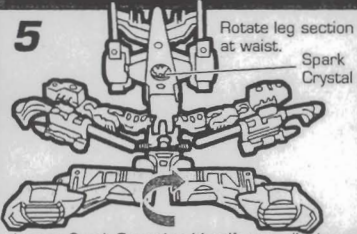

3

Open side sections and position to the sides of the vehicle. Separate tail sections and position each side as shown.

Side Sections

4

Raise head/nose section straight up and then push down as shown.

Head/Nose Section

5

Rotate leg section at waist. Locate Spark Crystal to identify true allegiance.

Spark Crystal

6

Lower only the vehicle nose section down onto robot's back.

Nose Section

7

Turn robot around. Position head onto chest. Lower legs and rotate them to face forward.