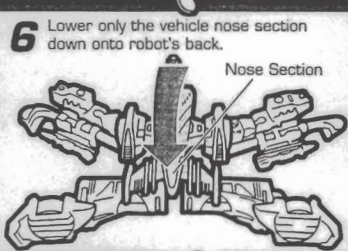

Head/Nose Section

Spark Crystal

Weapon

Nose Section

7 Turn robot around. Position head onto chest. Lower legs and rotate them to face forward.