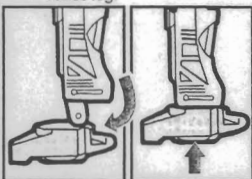

MIRAGE

Indy Race Car

Function: Warrior
Motto: "Eat My Dust!"

Mirage is a real trickster—and like most practical jokers, loves being devious. An experimental, high-speed weapon created by Megatron to breach the intelligence gap between Vehicon generals and their drones. Still, not very smart. Would be useless without Megatron's supervision. Enjoys playing tricks on fellow Vehicons. Can appear from out of nowhere to attack Maximals. Sneakiest and most elusive of all Vehicons. Top speed of 300 miles per mega-cycle. Can instantly teleport up to 200 yards. Wields plasma mine biaster and dual missile launchers. Unpopular amongst fellow warriors.

STRENGTH	RANK
5	5
INTELLIGENCE	COURAGE
4	6
SPEED	FIREPOWER
8	7
ENDURANCE	SKILL
7	7

INSTRUCTIONS: Excessive force is not necessary. Some parts are made to detach if excessive force is applied and are designed to be re-attached if separation does occur. Adult supervision may be necessary for younger children.

1 ATTACK MODE

Rotate exhaust pipes up to become missiles. Press forward on missiles to launch. Replace missiles after launching.

2 Bring exhaust pipe section all the way back.

3

Open side sections and position to the sides of the vehicle. Separate tail sections and position each side as shown.

4

Raise head/nose section straight up and then push down as shown.

5

Rotate leg section at waist. Locate Spark Crystal to identify true allegiance.

6

Lower only the vehicle nose section down onto robot's back.

7

Turn robot around. Position head onto chest. Lower legs and rotate them to face forward.

8

Rotate robot foot down. Push foot and hinge up into robot leg.

9

Position robot arms as shown. Rotate weapon up over robot head.

JETSTORM DELUXE

OPTIMUS PRIMAL DELUXE