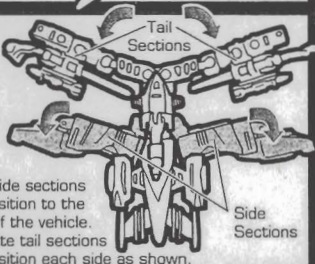

3

Open side sections and position to the sides of the vehicle. Separate tail sections and position each side as shown.

Side Sections

4

Raise head/nose section straight up and then push down as shown.

Head/Nose Section

5

Rotate leg section at waist. Locate Spark Crystal to identify true allegiance.

Spark Crystal

6

Lower only the vehicle nose section down onto robot's back.

Nose Section

7

Turn robot around. Position head onto chest. Lower legs and rotate them to face forward.