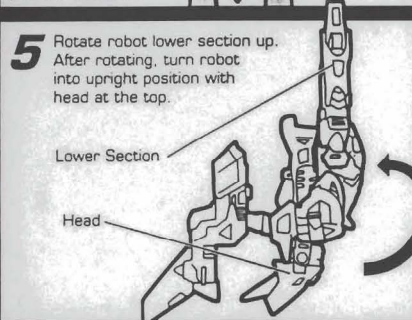

STRENGTH	7.7	RANK	2.0
INTELLIGENCE	2.5	COURAGE	6.5
SPEED	8.8	FIREPOWER	6.9
ENDURANCE	7.0	SKILL	7.0

INSTRUCTIONS: Excessive force is not necessary. Some parts are made to detach if excessive force is applied and are designed to be re-attached if separation does occur. Adult supervision may be necessary for younger children.

1 Insert missiles into launchers. Lower landing gear. Open hatch on top to reveal Spark Crystal and identify true allegiance.

2 ATTACK MODE

Press button behind cockpit to extend nose. Rotate manually side to side during scout missions.

3 Return nose to original position. Turn jet over and pull wings out. Lower the robot legs. Rotate them out and position as shown.

4 Raise robot head up as shown.

5 Rotate robot lower section up. After rotating, turn robot into upright position with head at the top.