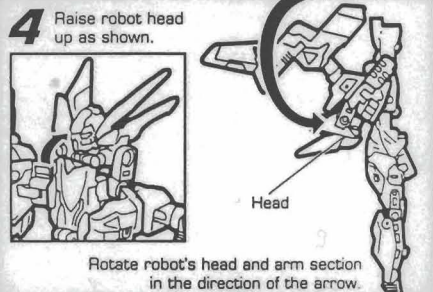

4 Raise robot head up as shown.