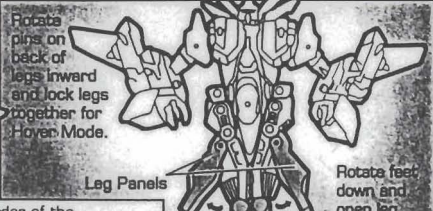

8 HOVER MODE

Rotate pins on back of legs inward and lock legs together for Hover Mode.

CLIP AND SAVE INSTRUCTIONS:

Have an adult cut along dotted lines.

Hasbro © TM & © 2000 HASBRO, INC. Pawtucket, Rhode Island 02862. All Rights Reserved.

Manufactured under license from Takara Co., Ltd.

Fox Kids logo TM & © Fox. All rights reserved.

MADE IN CHINA 570878.0000

Check Us Out On-Line! www.hasbro.com

In the interest of better quality and value, we are constantly improving and updating our products. Consequently, pictures on this package may sometimes differ from the model enclosed.

CHALLENGE LEVEL OF ROBOT CONVERSION
BASIC INTERMEDIATE ADVANCED EXPERT

PROOF OF PURCHASE

0 76930180543 5

SONIC ATTACK JET™