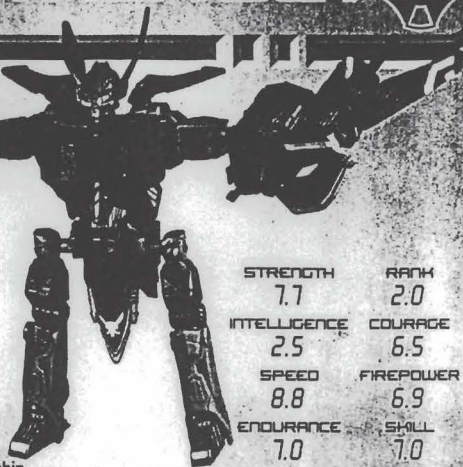

# EVIL VEHICON™

## SONIC ATTACK JET

Aerial Drone

**Function:**  
Aerial Combat

Controlled by the Vehicon Aerial General, Jetstorm, or by Megatron himself, the Vehicon Sonic Attack Jet is a mindless automaton that relies on sheer numbers to overpower Maximal forces. Sonic Attack Jets attack with overwhelming speed and ammunition, strafing their enemy with lethal scatter bombs and plasma lasers. Equipped with an automatic evacuation command to rescue Jetstorm when he's taken out of battle, they are otherwise harmless without his or Megatron's leadership.