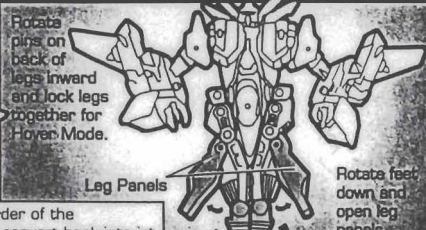

3 Return nose to original position. Turn jet over and pull wings out. Lower the robot legs. Rotate them out and position as shown.

4 Raise robot head up as shown.

5 Rotate robot lower section up. After rotating, turn robot into upright position with head at the top.

6 Lower robot head down to chest. Close chest panels onto pins. Rotate legs in and lock onto pins. Open feet.

7 Open arm panels to reveal robot hands. Re-load missiles and position as shown.

8 HOVER MODE

Rotate pins on back of legs inward and lock legs together for Hover Mode.

CLIP AND SAVE INSTRUCTIONS:

Have an adult cut along dotted lines.

Hasbro © TM & © 2000 HASBRO, INC. Pawtucket, Rhode Island 02862. All Rights Reserved.