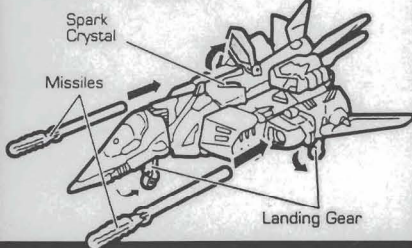

## SONIC ATTACK JET

Aerial Drone

**Function:**  
Aerial Combat

Controlled by the Vehicon Aerial General, Jetstorm, or by Megatron himself, the Vehicon Sonic Attack Jet is a mindless automaton that relies on sheer numbers to overpower Maximal forces. Sonic Attack Jets attack with overwhelming speed and ammunition, strafing their enemy with lethal scatter bombs and plasma lasers. Equipped with an automatic evacuation command to rescue Jetstorm when he's taken out of battle, they are otherwise harmless without his or Megatron's leadership.

**1** Insert missiles into launchers. Lower landing gear. Open hatch on top to reveal Spark Crystal and identify true allegiance.