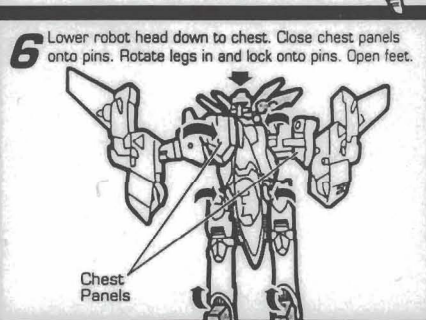

STRENGTH	7.7	RANK	2.0
INTELLIGENCE	2.5	COURAGE	6.5
SPEED	8.8	FIREPOWER	6.9
ENDURANCE	7.0	SKILL	7.0

INSTRUCTIONS: Excessive force is not necessary. Some parts are made to detach if excessive force is applied and are designed to be re-attached if separation does occur. Adult supervision may be necessary for younger children.

1 Insert missiles into launchers. Lower landing gear. Open hatch on top to reveal Spark Crystal and identify true allegiance.

2 ATTACK MODE

Press button behind cockpit to extend nose. Rotate manually side to side during scout missions.

3 Return nose to original position. Turn jet over and pull wings out. Lower the robot legs. Rotate them out and position as shown.

4 Raise robot head up as shown.

5 Rotate robot lower section up. After rotating, turn robot into upright position with head at the top.