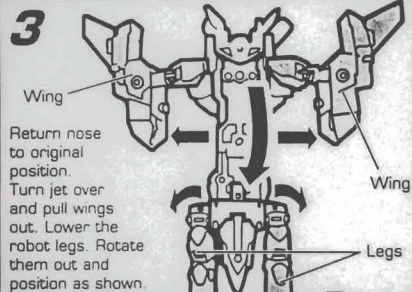

**1** Insert missiles into launchers. Lower landing gear. Open hatch on top to reveal Spark Crystal and identify true allegiance.

### 2 ATTACK MODE

Press button behind cockpit to extend nose. Rotate manually side to side during scout missions.

**3** Return nose to original position. Turn jet over and pull wings out. Lower the robot legs. Rotate them out and position as shown.