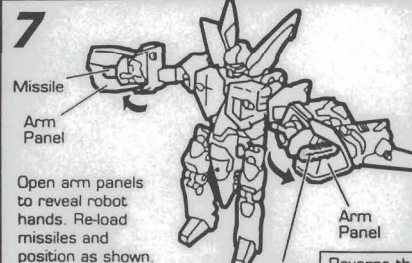

### 2 ATTACK MODE

Press button behind cockpit to extend nose. Rotate manually side to side during scout missions.

**3** Return nose to original position. Turn jet over and pull wings out. Lower the robot legs. Rotate them out and position as shown.

**4** Raise robot head up as shown.

**5** Rotate robot lower section up. After rotating, turn robot into upright position with head at the top.

**6** Lower robot head down to chest. Close chest panels onto pins. Rotate legs in and lock onto pins. Open feet.

**7** Open arm panels to reveal robot hands. Re-load missiles and position as shown.