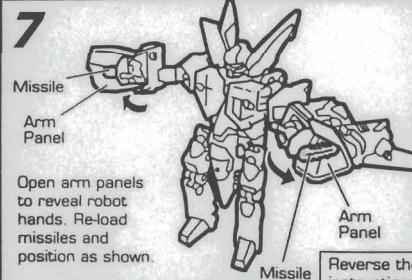

7 Open arm panels to reveal robot hands. Re-load missiles and position as shown.