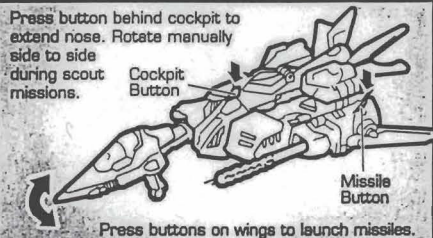

2 ATTACK MODE

Press button behind cockpit to extend nose. Rotate manually side to side during scout missions.