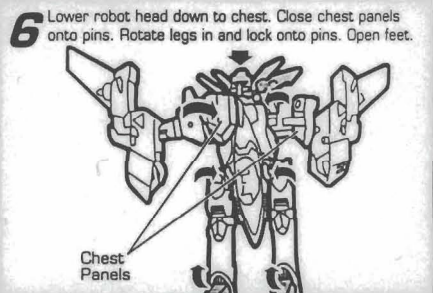

**1** Insert missiles into launchers. Lower landing gear. Open hatch on top to reveal Spark Crystal and identify true allegiance.

### 2 ATTACK MODE

Press button behind cockpit to extend nose. Rotate manually side to side during scout missions.

**3** Return nose to original position. Turn jet over and pull wings out. Lower the robot legs. Rotate them out and position as shown.

**4** Raise robot head up as shown.

**5** Rotate robot lower section up. After rotating, turn robot into upright position with head at the top.

**6** Lower robot head down to chest. Close chest panels onto pins. Rotate legs in and lock onto pins. Open feet.