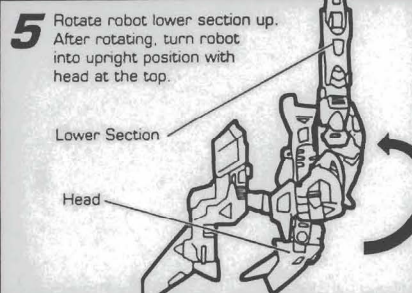

**1** Insert missiles into launchers. Lower landing gear. Open hatch on top to reveal Spark Crystal and identify true allegiance.

### 2 ATTACK MODE

Press button behind cockpit to extend nose. Rotate manually side to side during scout missions.

**3** Return nose to original position. Turn jet over and pull wings out. Lower the robot legs. Rotate them out and position as shown.

**4** Raise robot head up as shown.

**5** Rotate robot lower section up. After rotating, turn robot into upright position with head at the top.

**6** Lower robot head down to chest. Close chest panels onto pins. Rotate legs in and lock onto pins. Open feet.