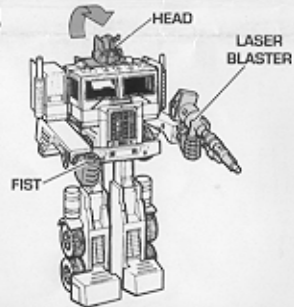

"OPTIMUS PRIME" TRACTOR TRAILER

1

Welcome to the World of The TRANSFORMERS...A World of Heroic AUTOBOTS™ and Evil DECEPTICONS™! Collect them all!

To change trailer truck into robot, follow these step-by-step instructions. Separate tractor from trailer. Rotate rear wheels (legs) straight down. Bend feet up.

2

Turn fenders (arms) out to the sides.

3

Rotate arms forward. Arms swivel at shoulders and elbows.

4

Rotate roof panel up to reveal robot's head. Press into place. Attach fists to ends of arms with fingers facing inward. Fit laser blaster into hole in fist.

5

From underneath the trailer, swing stabilizer legs out. Drop the tailgate down.

6

Pull the sides of trailer apart and drop down.

7

Pull mechanic/artillery robot up. Swing radar dish and robotic claw into position. Fit rockets into holes in front of robot assembly. You can swivel robot in all directions.