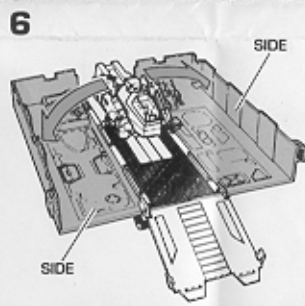

2

Turn fenders (arms) out to the sides.

3

Rotate arms forward. Arms swivel at shoulders and elbows.

4

Rotate roof panel up to reveal robot's head. Press into place. Attach fists to ends of arms with fingers facing inward. Fit laser blaster into hole in fist.

5

From underneath the trailer, swing stabilizer legs out. Drop the tailgate down.

6

Pull the sides of trailer apart and drop down.

7

Pull mechanic/artillery robot up. Swing radar dish and robotic claw into position. Fit rockets into holes in front of robot assembly. You can swivel robot in all directions.