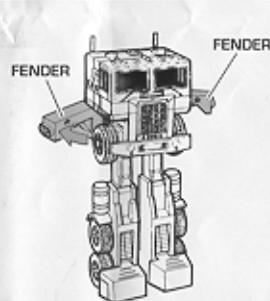

"OPTIMUS PRIME" TRACTOR TRAILER

1

Welcome to the World of The TRANSFORMERS...A World of Heroic AUTOBOTS™ and Evil DECEPTICONS™! Collect them all!

To change trailer truck into robot, follow these step-by-step instructions. Separate tractor from trailer. Rotate rear wheels (legs) straight down. Bend feet up.

2

Turn fenders (arms) out to the sides.

3

Rotate arms forward. Arms swivel at shoulders and elbows.

4

Rotate roof panel up to reveal robot's head. Press into place. Attach fists to ends of arms with fingers facing inward. Fit laser blaster into hole in fist.

5

From underneath the trailer, swing stabilizer legs out. Drop the tailgate down.

6

Pull the sides of trailer apart and drop down.

7

Pull mechanic/artillery robot up. Swing radar dish and robotic claw into position. Fit rockets into holes in front of robot assembly. You can swivel robot in all directions.