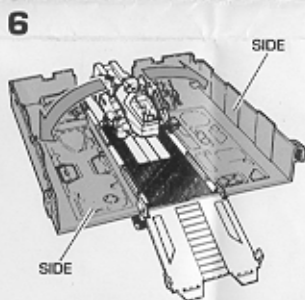

2

Turn fenders (arms) out to the sides.

3

Rotate arms forward. Arms swivel at shoulders and elbows.

4

Rotate roof panel up to reveal robot's head. Press into place. Attach fists to ends of arms with fingers facing inward. Fit laser blaster into hole in fist.

5

From underneath the trailer, swing stabilizer legs out. Drop the tailgate down.

6

Pull the sides of trailer apart and drop down.

7

Pull mechanic/artillery robot up. Swing radar dish and robotic claw into position. Fit rockets into holes in front of robot assembly. You can swivel robot in all directions.