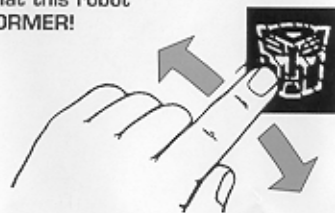

5

From underneath the trailer, swing stabilizer legs out. Drop the tailgate down.

6

Pull the sides of trailer apart and drop down.

7

Pull mechanic/artillery robot up. Swing radar dish and robotic claw into position. Fit rockets into holes in front of robot assembly. You can swivel robot in all directions.

9

Note: Press button to launch rockets.

OPTIMUS PRIME is now ready to battle the evil DECEPTICONS!

Apply labels as shown.

PROOF OF AUTHENTICITY

Can you find the black square label on your TRANSFORMER?
Rub the label -
Watch the robot face appear! It is your evidence that this robot is a *true* TRANSFORMER!