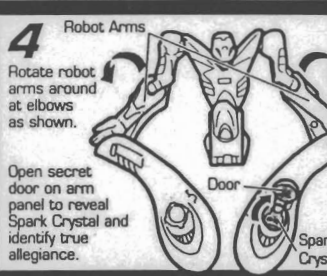

Night Viper is the stealthiest Maximal. His tail acts as a repulsor rocket, providing supersonic speed. Internal radar scramblers allow him to move virtually unseen in both robot and beast mode. His robot mode features frictionless

surface, increasing his speed and making him an extremely hard target. Armor alloys deflect most energy pulses. Recycles enemy fire into plasma venom blasts that short circuit Vehicons' circuitry.

INSTRUCTIONS: Excessive force is not necessary. Some parts are made to detach if excessive force is applied and are designed to be re-attached if separation does occur. Adult supervision may be necessary for younger children.

1 ATTACK MODE

2

Pull sides of cobra apart and position as shown.

Have an adult cut along dotted lines.

© TM & © 2000 HASBRO, INC. Pawtucket, Rhode Island 02862. All Rights Reserved.
 Manufactured under license from Takara Co., Ltd.
 Fox Kids logo TM & © Fox. All rights reserved.
 MADE IN CHINA 570872.0000
 Check Us Out On-Line! www.hasbro.com