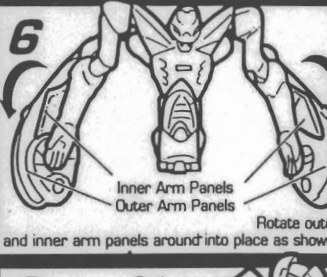

surface, increasing his speed and making him an extremely hard target. Armor alloys deflect most energy pulses. Recycles enemy fire into plasma venom blasts that short circuit Vehicons' circuitry.

INSTRUCTIONS: Excessive force is not necessary. Some parts are made to detach if excessive force is applied and are designed to be re-attached if separation does occur. Adult supervision may be necessary for younger children.

1 ATTACK MODE

2

Pull sides of cobra apart and position as shown.

Have an adult cut along dotted lines.

© TM & © 2000 HASBRO, INC. Pawtucket, Rhode Island 02862. All Rights Reserved.
 Manufactured under license from Takara Co., Ltd.
 Fox Kids logo TM & © Fox. All rights reserved.
 MADE IN CHINA 570872.0000
 Check Us Out On-Line! www.hasbro.com