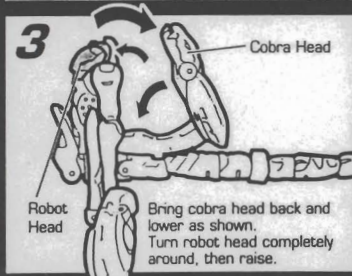

Night Viper is the stealthiest Maximal. His tail acts as a repulsor rocket, providing supersonic speed. Internal radar scramblers allow him to move virtually unseen in both robot and beast mode. His robot mode features frictionless

surface, increasing his speed and making him an extremely hard target. Armor alloys deflect most energy pulses. Recycles enemy fire into plasma venom blasts that short circuit Vehicons' circuitry.

INSTRUCTIONS: Excessive force is not necessary. Some parts are made to detach if excessive force is applied and are designed to be re-attached if separation does occur. Adult supervision may be necessary for younger children.

1 ATTACK MODE

2

Pull sides of cobra apart and position as shown.

Have an adult cut along dotted lines.

© TM & © 2000 HASBRO, INC. Pawtucket, Rhode Island 02862. All Rights Reserved.
 Manufactured under license from Takara Co., Ltd.
 Fox Kids logo TM & © Fox. All rights reserved.
 MADE IN CHINA 570872.0000
 Check Us Out On-Line! www.hasbro.com