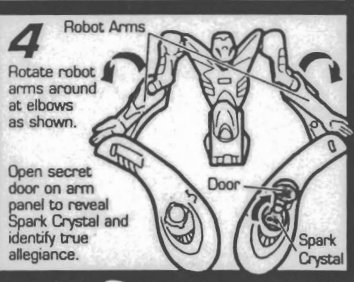

2

Have an adult cut along dotted lines.

© TM & © 2000 HASBRO, INC. Pawtucket, Rhode Island 02862. All Rights Reserved.

Manufactured under license from Takara Co., Ltd. Fox Kids logo TM & © Fox. All rights reserved.

MADE IN CHINA 570872.0000

Check Us Out On-Line! www.hasbro.com

In the interest of better quality and value, we are constantly improving and updating our products. Consequently, pictures on this package may sometimes differ from the model enclosed.

CHALLENGE LEVEL OF ROBOT CONVERSION
BASIC INTERMEDIATE ADVANCED EXPERT

PROOF OF PURCHASE

0 76930 80497 1

NIGHT VIPER™