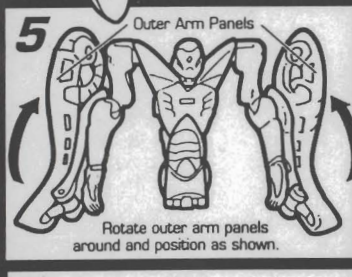

surface, increasing his speed and making him an extremely hard target. Armor alloys deflect most energy pulses. Recycles enemy fire into plasma venom blasts that short circuit Vehicons' circuitry.

INSTRUCTIONS: Excessive force is not necessary. Some parts are made to detach if excessive force is applied and are designed to be re-attached if separation does occur. Adult supervision may be necessary for younger children.

1 ATTACK MODE

2

Pull sides of cobra apart and position as shown.

Have an adult cut along dotted lines.

© TM & © 2000 HASBRO, INC. Pawtucket, Rhode Island 02862. All Rights Reserved.
 Manufactured under license from Takara Co., Ltd.
 Fox Kids logo TM & © Fox. All rights reserved.
 MADE IN CHINA 570872.0000
 Check Us Out On-Line! www.hasbro.com