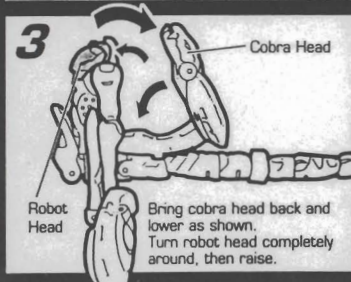

2

Have an adult cut along dotted lines.

© TM & © 2000 HASBRO, INC. Pawtucket, Rhode Island 02862. All Rights Reserved.

Manufactured under license from Takara Co., Ltd. Fox Kids logo TM & © Fox. All rights reserved.

MADE IN CHINA 570872.0000

Check Us Out On-Line! www.hasbro.com

In the interest of better quality and value, we are constantly improving and updating our products. Consequently, pictures on this package may sometimes differ from the model enclosed.

CHALLENGE LEVEL OF ROBOT CONVERSION
BASIC INTERMEDIATE ADVANCED EXPERT

PROOF OF PURCHASE

0 76930 80497 1

NIGHT VIPER™