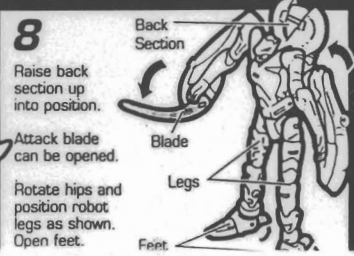

2

Have an adult cut along dotted lines.

© TM & © 2000 HASBRO, INC. Pawtucket, Rhode Island 02862. All Rights Reserved.

Manufactured under license from Takara Co., Ltd. Fox Kids logo TM & © Fox. All rights reserved.

MADE IN CHINA 570872.0000

Check Us Out On-Line! www.hasbro.com

In the interest of better quality and value, we are constantly improving and updating our products. Consequently, pictures on this package may sometimes differ from the model enclosed.

CHALLENGE LEVEL OF ROBOT CONVERSION
BASIC INTERMEDIATE ADVANCED EXPERT

PROOF OF PURCHASE

0 76930 80497 1

NIGHT VIPER™