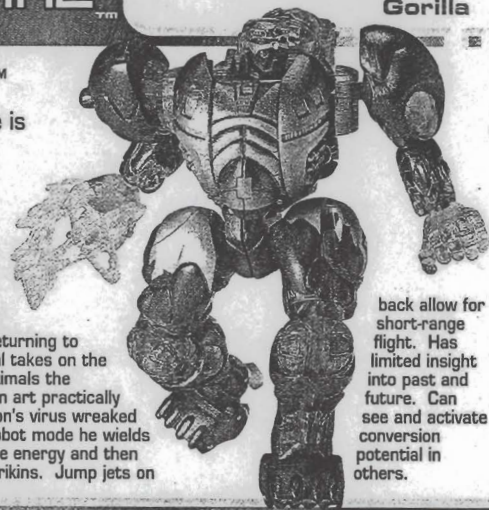

challenge yet as they struggle to free their planet!

TRANSFORMERS™

HEROIC MAXIMAL™

OPTIMUS PRIMAL™

Gorilla

Function: Maximal™
Commander
Motto: "Organic life is often hidden, sometimes overcome, but seldom extinguished!"

Optimus Primal, the stalwart commander of the Maximals developed his trademark valor and heroism during his role in the Beast Wars. Since returning to Cybertron, Optimus Primal takes on the new role, training his Maximals the methods of conversion—an art practically lost after the evil Megatron's virus wreaked havoc on Cybertron. In robot mode he wields deflector arms which store energy and then regenerate as energy shurikins. Jump jets on

STRENGTH	10 +
INTELLIGENCE	10 +
SPEED	10 +
ENDURANCE	10 +
RANK	10.0
COURAGE	10 +
FIREPOWER	10 +
SKILL	10 +

back allow for short-range flight. Has limited insight into past and future. Can see and activate conversion potential in others.

INSTRUCTIONS: Excessive force is not necessary. Some parts are made to detach if excessive force is applied and are designed to be re-attached if separation does occur. Adult supervision may be necessary for younger children.