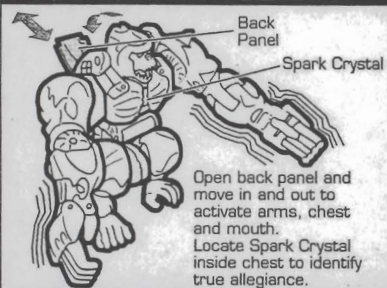

1 ATTACK MODE