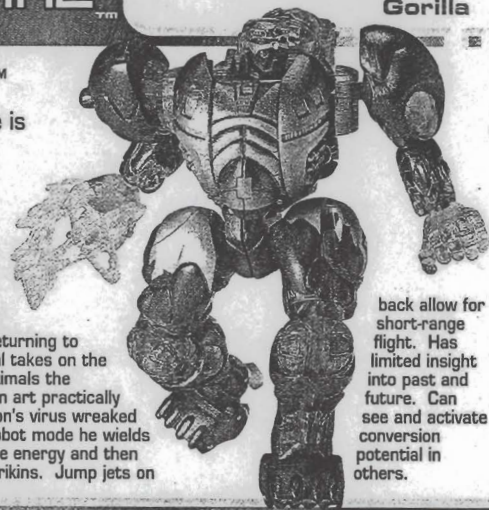

challenge yet as they struggle to free their planet!

TRANSFORMERS™

# OPTIMUS PRIMAL™

Gorilla

**Function:** Maximal™  
**Commander**  
**Motto:** "Organic life is often hidden, sometimes overcome, but seldom extinguished!"

Optimus Primal, the stalwart commander of the Maximals developed his trademark valor and heroism during his role in the Beast Wars. Since returning to Cybertron, Optimus Primal takes on the new role, training his Maximals the methods of conversion—an art practically lost after the evil Megatron's virus wreaked havoc on Cybertron. In robot mode he wields deflector arms which store energy and then regenerate as energy shurikins. Jump jets on