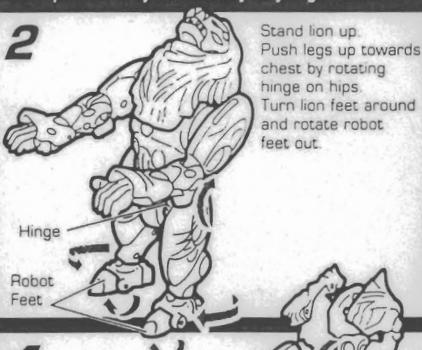

HEROIC MAXIMAL™

SNARL™

Lion

Function:
Strategic Specialist

Motto: "They won't even see it coming!"

As a strategic genius, Snarl is a critical component of the Maximal command. Has the uncanny ability to sense his opponent's weaknesses and exploit them to Maximal advantage. Considers Vehicons a substandard challenge to his abilities - desires a match of tactics and cunning against Megatron where the victor wins the war over Cybertron. Has an ambush style of attack that rarely leaves his enemies the option of survival.

STRENGTH	8.2
INTELLIGENCE	9.2
SPEED	9.0
ENDURANCE	8.7
RANK	7.2
COURAGE	9.7
FIREPOWER	7.6
SKILL	8.9

INSTRUCTIONS: Excessive force is not necessary. Some parts are made to detach if excessive force is applied and are designed to be re-attached if separation does occur. Adult supervision may be necessary for younger children.

1 Turn lion head left and right to activate lion's mouth.

2

3

4

5

6

7

8 ATTACK MODE