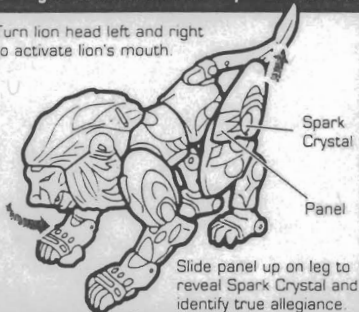

INSTRUCTIONS: Excessive force is not necessary. Some parts are made to detach if excessive force is applied and are designed to be re-attached if separation does occur. Adult supervision may be necessary for younger children.

1 Turn lion head left and right to activate lion's mouth.