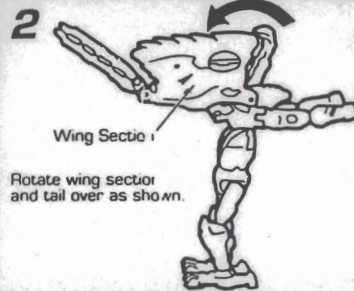

BIO & TECH SPECS.

**STRENGTH**  
3.8  
**INTELLIGENCE**  
8.2  
**SPEED**  
7.1  
**ENDURANCE**  
7.7  
**RANK**  
5.0  
**COURAGE**  
8.5  
**FIREPOWER**  
3.6  
**SKILL**  
6.3

**MAXIMAL™  
NIGHTGLIDER™**

**FUNCTION: INTELLIGENCE OPERATIVE**  
"Do not go gently into that good night."

Nightglider is the most skillful Maximal spy. A creature of the night, he operates best alone. Can virtually escape detection—emits an electromagnet cloaking field, is soundless in flight, disappears in subdued light or shadow. Electro-disruptor can cast illusions, altering his physical placement and appearance for up to 10 minutes. Devoted to the Maximal cause; despises Predacons. Wields serrated Energon sword.

**INSTRUCTIONS:** Excessive force is not necessary. Some parts are made to detach if excessive force is applied and are designed to be re-attached if separation does occur. Adult supervision may be necessary for younger children.