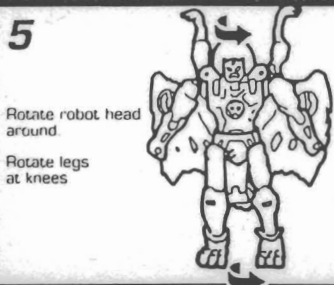

Reverse the order of the instructions to convert back into Flying Squirrel.
Have an adult cut along dotted lines.

Have an adult cut along dotted lines.

PROOF OF PURCHASE