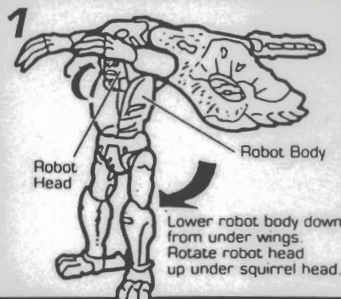

Reverse the order of the instructions to convert back into Flying Squirrel.
Have an adult cut along dotted lines.

Have an adult cut along dotted lines.

PROOF OF PURCHASE