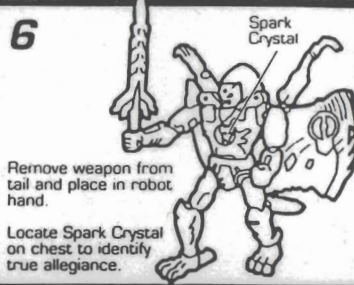

Reverse the order of the instructions to convert back into Flying Squirrel.
Have an adult cut along dotted lines.

Have an adult cut along dotted lines.

PROOF OF PURCHASE