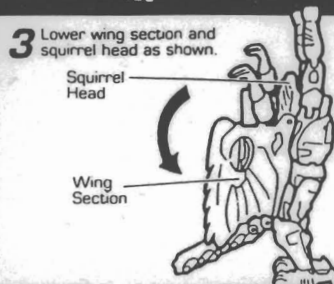

Reverse the order of the instructions to convert back into Flying Squirrel.
Have an adult cut along dotted lines.

Have an adult cut along dotted lines.

PROOF OF PURCHASE