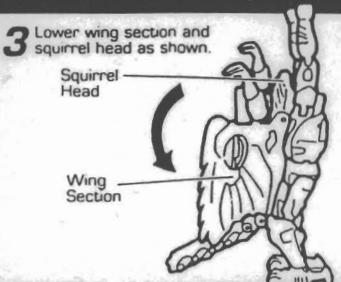

Reverse the order of the instructions to convert back into Flying Squirrel.
Have an adult cut along dotted lines.

Have an adult cut along dotted lines.

PROOF OF PURCHASE