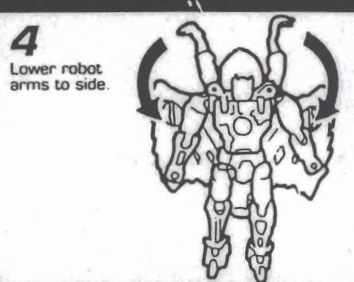

Reverse the order of the instructions to convert back into Flying Squirrel.
Have an adult cut along dotted lines.

Have an adult cut along dotted lines.

PROOF OF PURCHASE