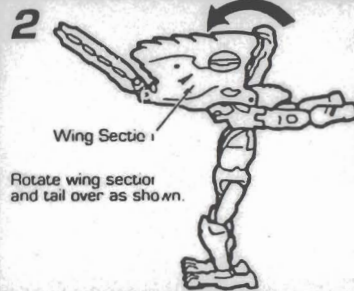

BIO & TECH SPECS.

STRENGTH 3.8
INTELLIGENCE 8.2
SPEED 7.1
ENDURANCE 7.7
RANK 5.0
COURAGE 8.5
FIREPOWER 3.6
SKILL 6.3

**MAXIMAL™
 NIGHTGLIDER™**

FUNCTION: INTELLIGENCE OPERATIVE
 "Do not go gently into that good night."

Nightglider is the most skillful Maximal spy. A creature of the night, he operates best alone. Can virtually escape detection—emits an electromagnet cloaking field, is soundless in flight, disappears in subdued light or shadow. Electro-disruptor can cast illusions, altering his physical placement and appearance for up to 10 minutes. Devoted to the Maximal cause; despises Predacons. Wields serrated Energon sword.

INSTRUCTIONS: Excessive force is not necessary. Some parts are made to detach if excessive force is applied and are designed to be re-attached if separation does occur. Adult supervision may be necessary for younger children.