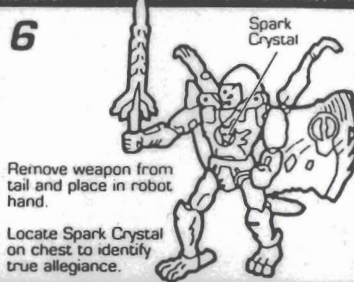

Reverse the order of the instructions to convert back into Flying Squirrel.
Have an adult cut along dotted lines.

Have an adult cut along dotted lines.

PROOF OF PURCHASE