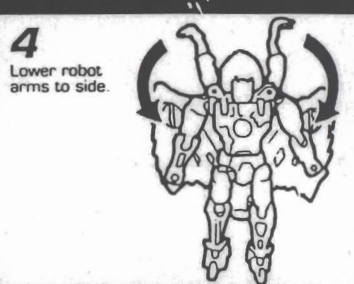

Reverse the order of the instructions to convert back into Flying Squirrel.
Have an adult cut along dotted lines.

Have an adult cut along dotted lines.

PROOF OF PURCHASE