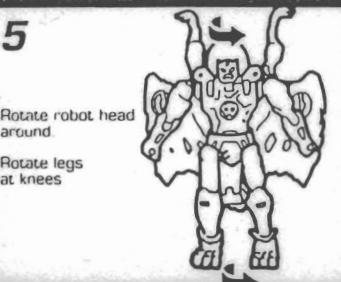

Reverse the order of the instructions to convert back into Flying Squirrel.
Have an adult cut along dotted lines.

Have an adult cut along dotted lines.

PROOF OF PURCHASE